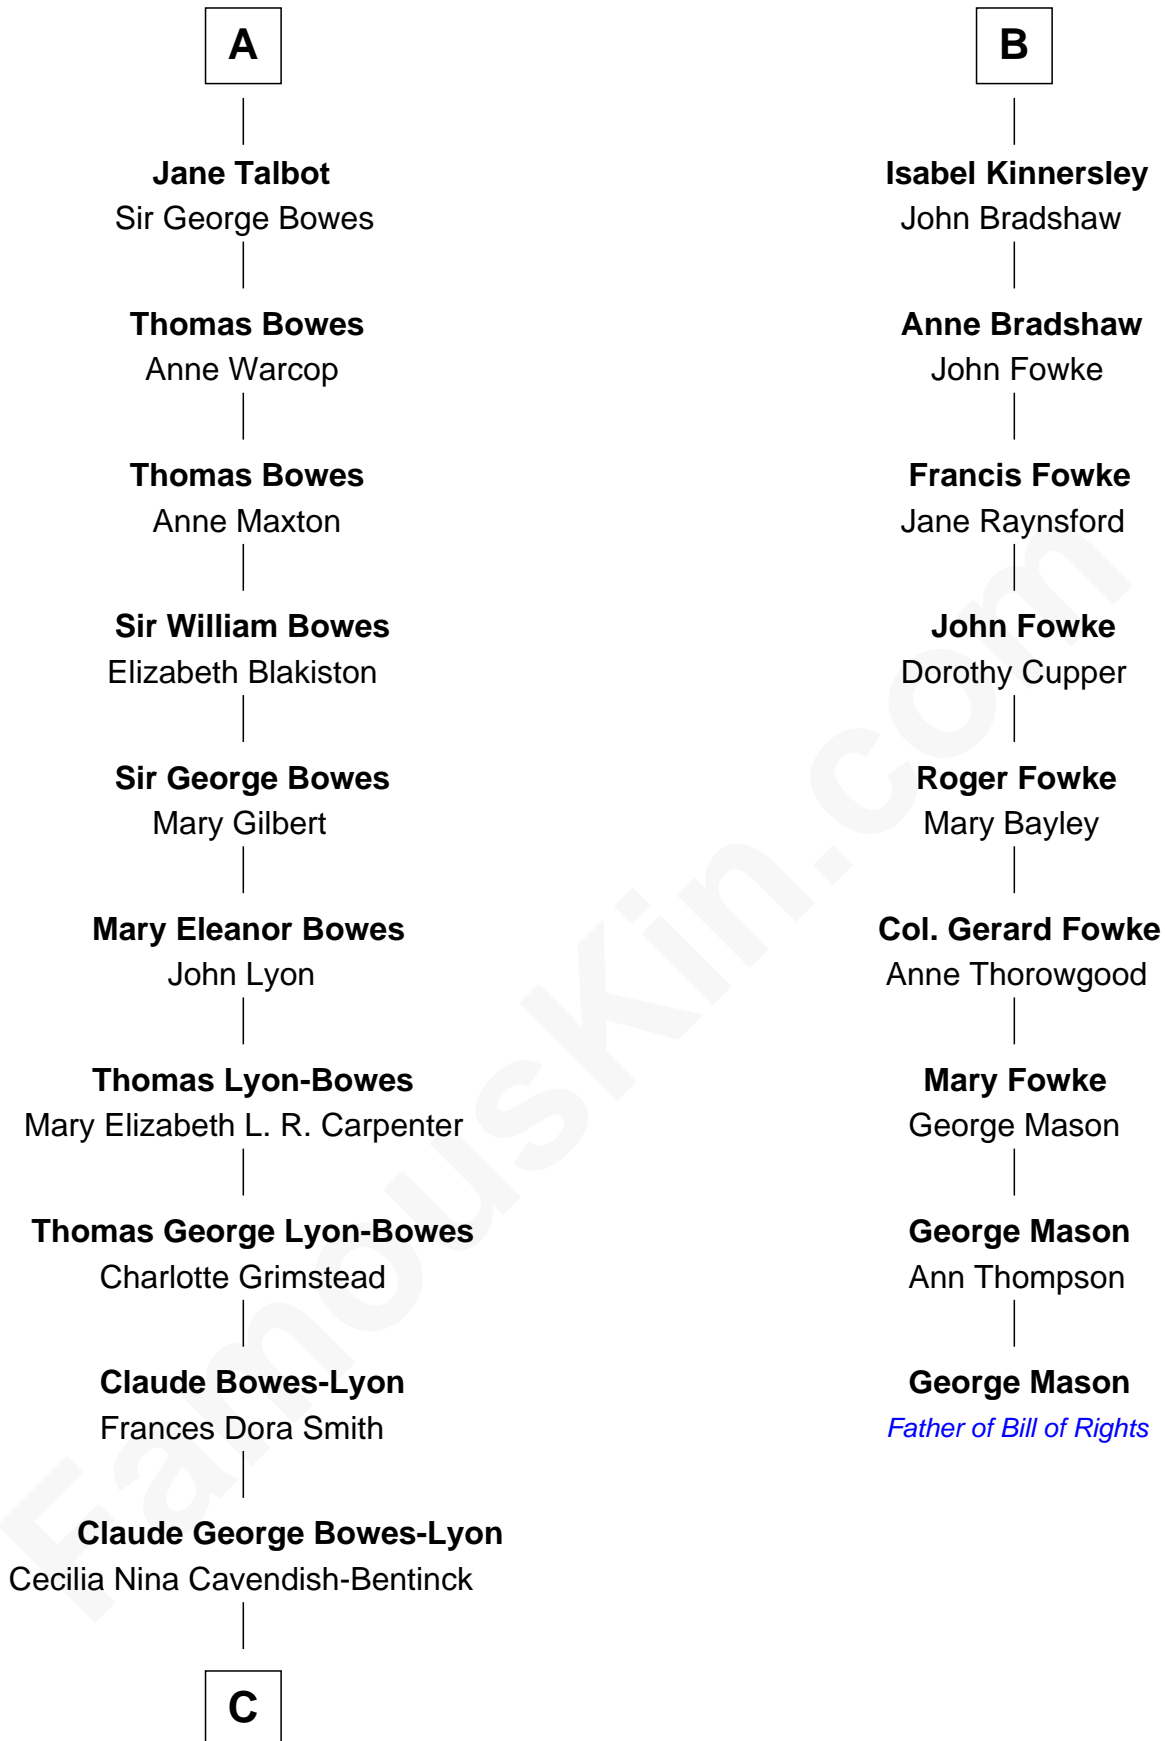

FamousKin.com Relationship Chart of

Prince Harry
Duke of Sussex

15th cousin 5 times removed of

George Mason

Father of the U.S. Bill of Rights

Sir William de Ros
Margery de Badlesmere

Maud de Roos
John de Welles

Anne de Welles
James Butler

James Butler
Joan Beauchamp

Elizabeth Butler
John Talbot

Sir Gilbert Talbot
Audrey Cotton

Sir John Talbot
Margaret Troutbeck

Sir John Talbot
Frances Giffard

A

Maud de Roos
John de Welles

Margery de Welles
Stephen le Scrope

Maude le Scrope
Sir Baldwin Freville

Joyce Freville
Sir Roger Aston

Sir Robert Aston
Isabel Brereton

John Aston
Elizabeth Delves

Margaret Aston
John Kinnersley

B

C

Elizabeth Bowes-Lyon

George VI, King of the United Kingdom

Elizabeth II, Queen of the United Kingdom

Prince Philip of Edinburgh

Charles III, King of the United Kingdom

Princess Diana Frances Spencer

Prince Harry