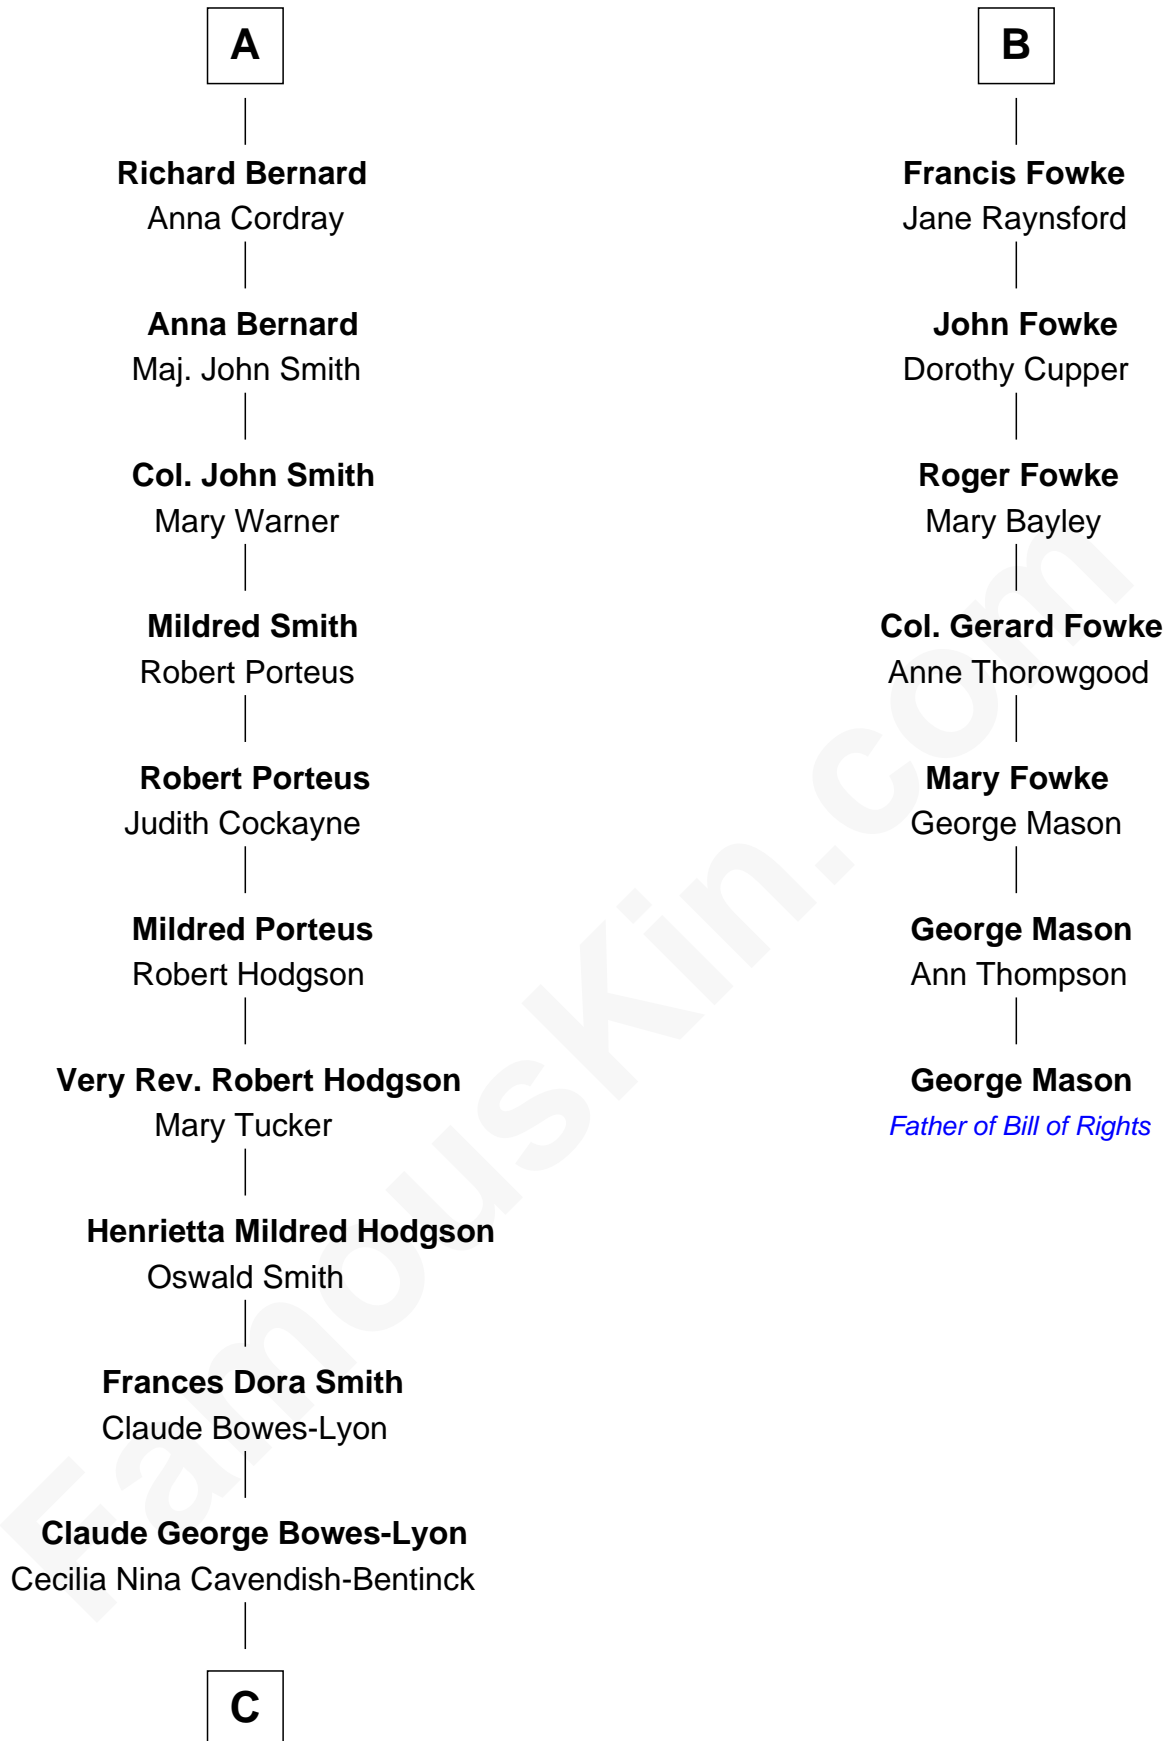

FamousKin.com Relationship Chart of

Prince Harry
Duke of Sussex

13th cousin 7 times removed of

George Mason

Father of the U.S. Bill of Rights

Stephen le Scrope
Margery de Welles

John le Scrope
Elizabeth Chaworth

Joyce Freville
Sir Roger Aston

Sir Robert Aston
Isabel Brereton

John Aston
Elizabeth Delves

Margaret Aston
John Kinnersley

Isabel Kinnersley
John Bradshaw

Anne Bradshaw
John Fowke

B

C