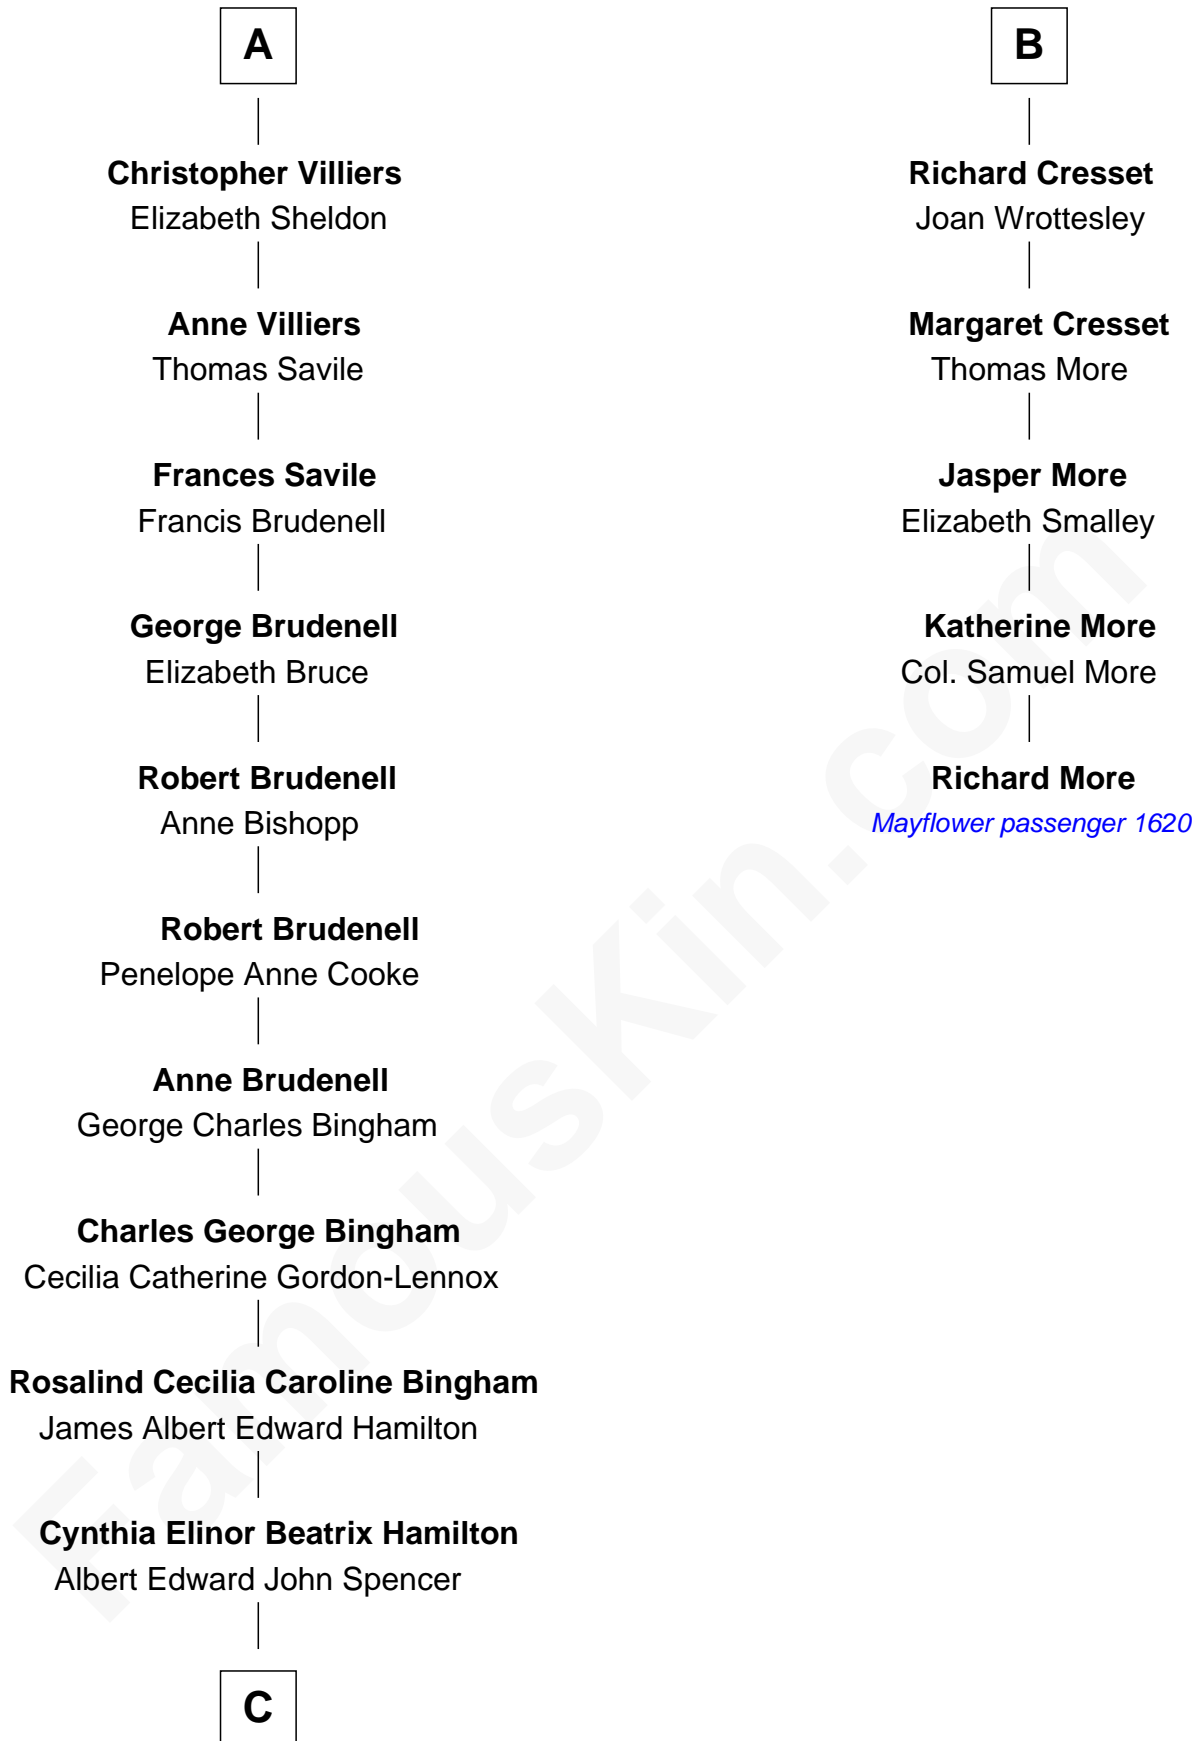

FamousKin.com Relationship Chart of

Prince Harry
Duke of Sussex

11th cousin 8 times removed of

Richard More
(c1614 - c1696) Mayflower passenger 1620

Sir Henry de Grey
Elizabeth Talbot

Margaret de Grey
Sir John Darcy

John Darcy
Joan de Greystoke

Joan Darcy
John Beaumont

George Beaumont
Joan Pauncefoot

William Beaumont
Mary Bassett

Anthony Beaumont
Anne Armstrong

Mary Beaumont
Sir George Villiers

A

Richard Grey
Blanche de la Vache

Alice Grey
Sir William Burley

Elizabeth Burley
Sir John Hopton

Sir Walter Hopton
Joan Mortimer

Sir Thomas Hopton
Eleanor Lucy

Elizabeth Hopton
Sir Roger Corbet

Jane Corbet
Thomas Cresset

B

C