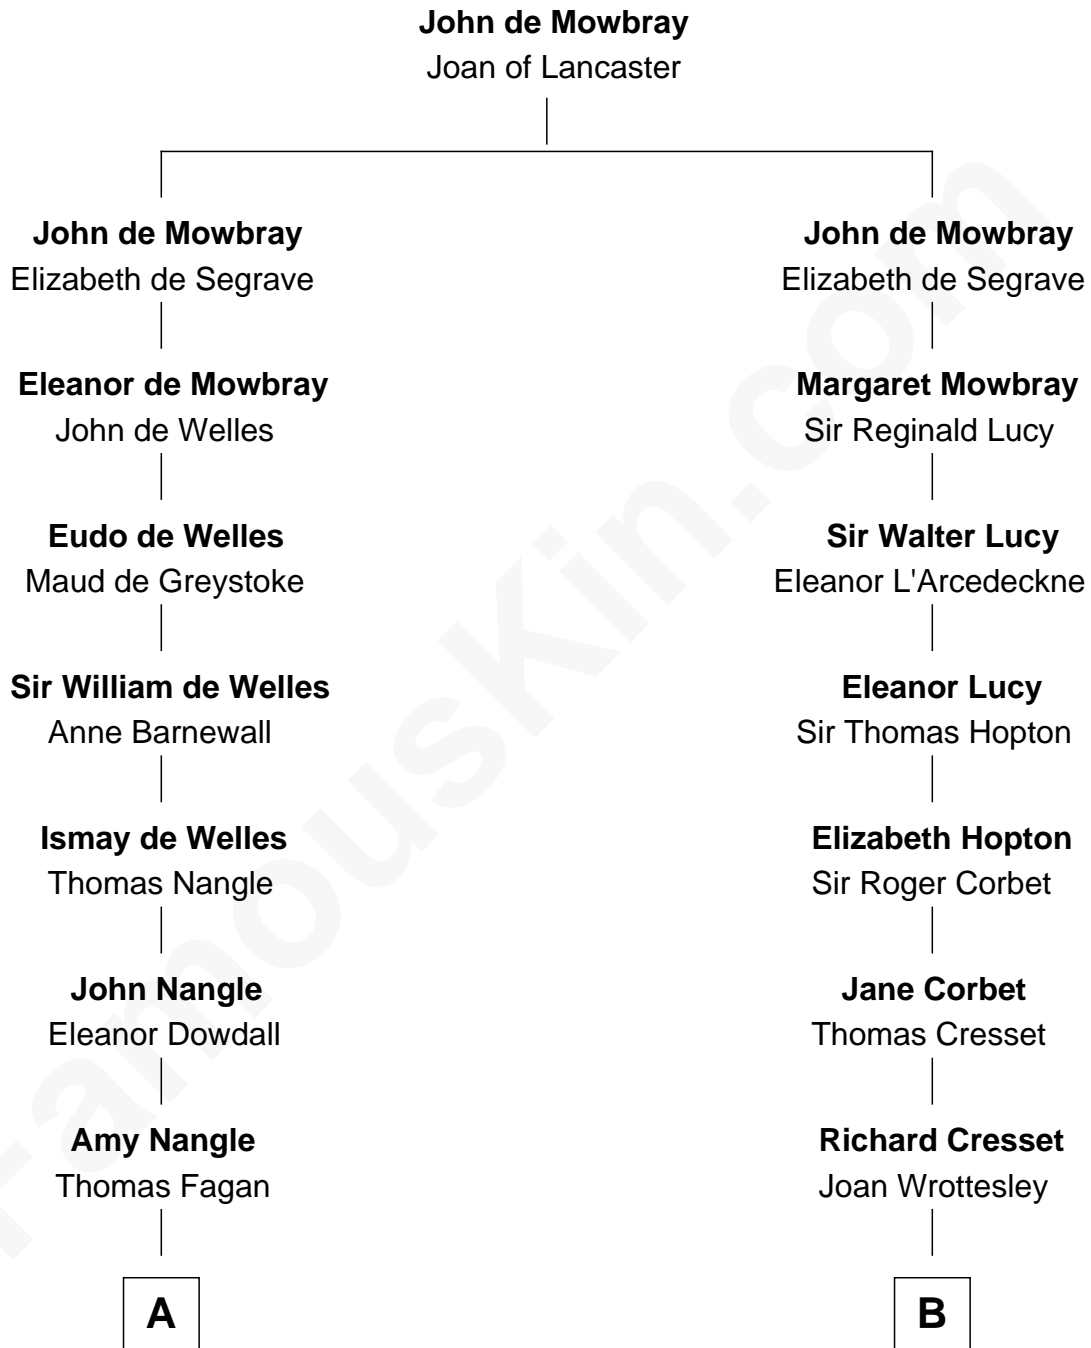

FamousKin.com Relationship Chart of

Prince Harry
Duke of Sussex

10th cousin 10 times removed of

Richard More
(c1614 - c1696) Mayflower passenger 1620

C

Elizabeth Bowes-Lyon

George VI, King of the United Kingdom

Elizabeth II, Queen of the United Kingdom

Prince Philip of Edinburgh

Charles III, King of the United Kingdom

Princess Diana Frances Spencer

Prince Harry

Duke of Sussex

FamousKin.com