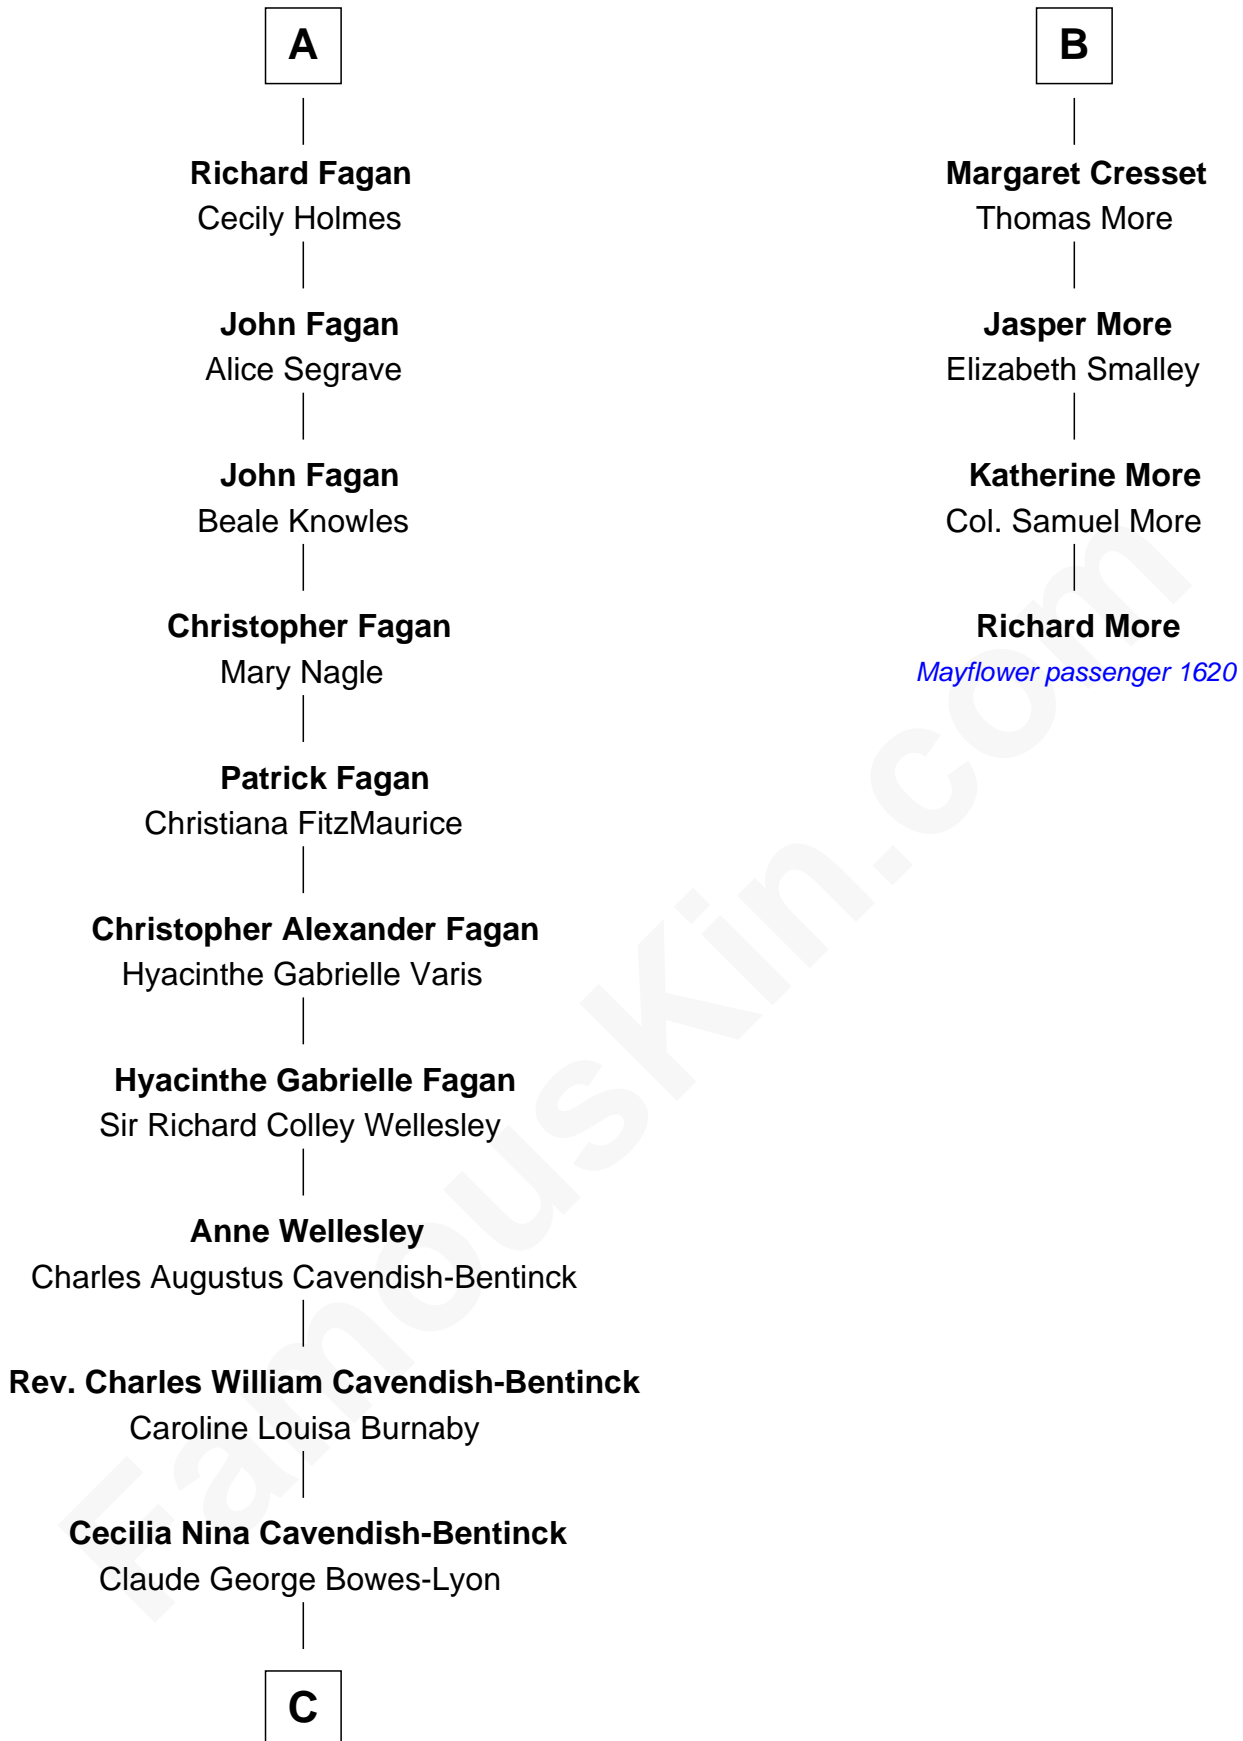

FamousKin.com Relationship Chart of

Prince Harry
Duke of Sussex

10th cousin 10 times removed of

Richard More
(c1614 - c1696) Mayflower passenger 1620

C

Elizabeth Bowes-Lyon

George VI, King of the United Kingdom

Elizabeth II, Queen of the United Kingdom

Prince Philip of Edinburgh

Charles III, King of the United Kingdom

Princess Diana Frances Spencer

Prince Harry

Duke of Sussex

FamousKin.com