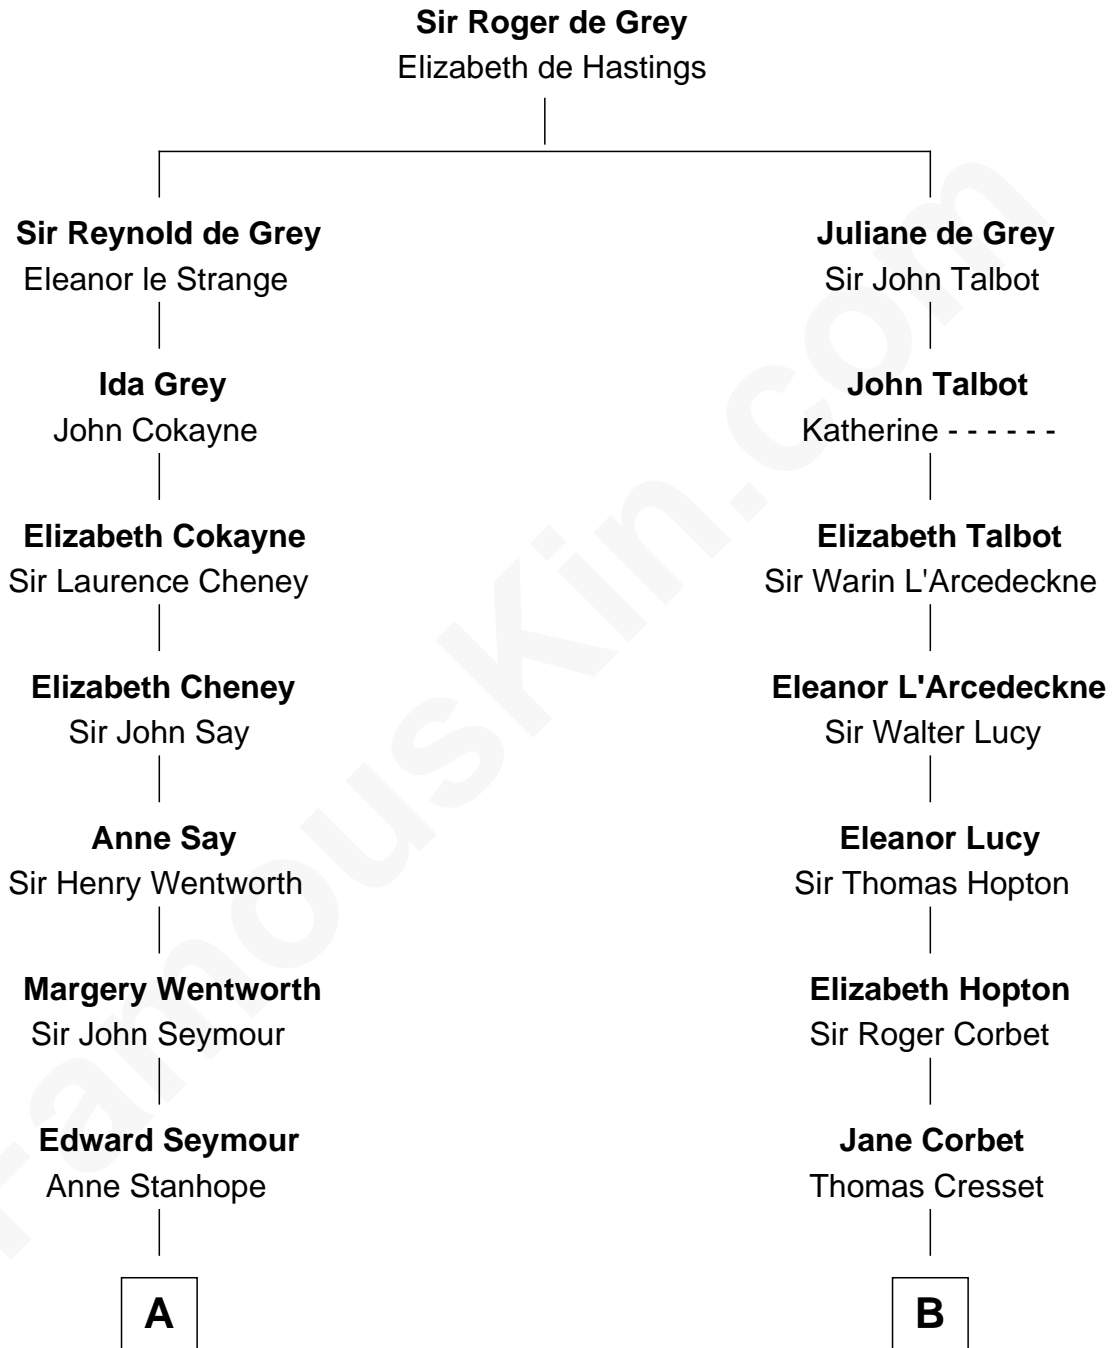

FamousKin.com Relationship Chart of

Prince Harry

Duke of Sussex

MAYFLOWER

11th cousin 10 times removed of

Richard More

(c1614 - c1696) Mayflower passenger 1620

A

Edward Seymour
Katherine Grey

Edward Seymour
Honora Rogers

Sir William Seymour
Frances Devereux

Jane Seymour
Charles Boyle

Charles Boyle
Jullana Noel

Richard Boyle
Dorothy Savile

Charlotte Elizabeth Boyle
Sir William Cavendish

Jasper More
Elizabeth Smalley

Katherine More
Col. Samuel More

Richard More
Mayflower passenger 1620

C

Cecilia Nina Cavendish-Bentinck

Claude George Bowes-Lyon

Elizabeth Bowes-Lyon

George VI, King of the United Kingdom