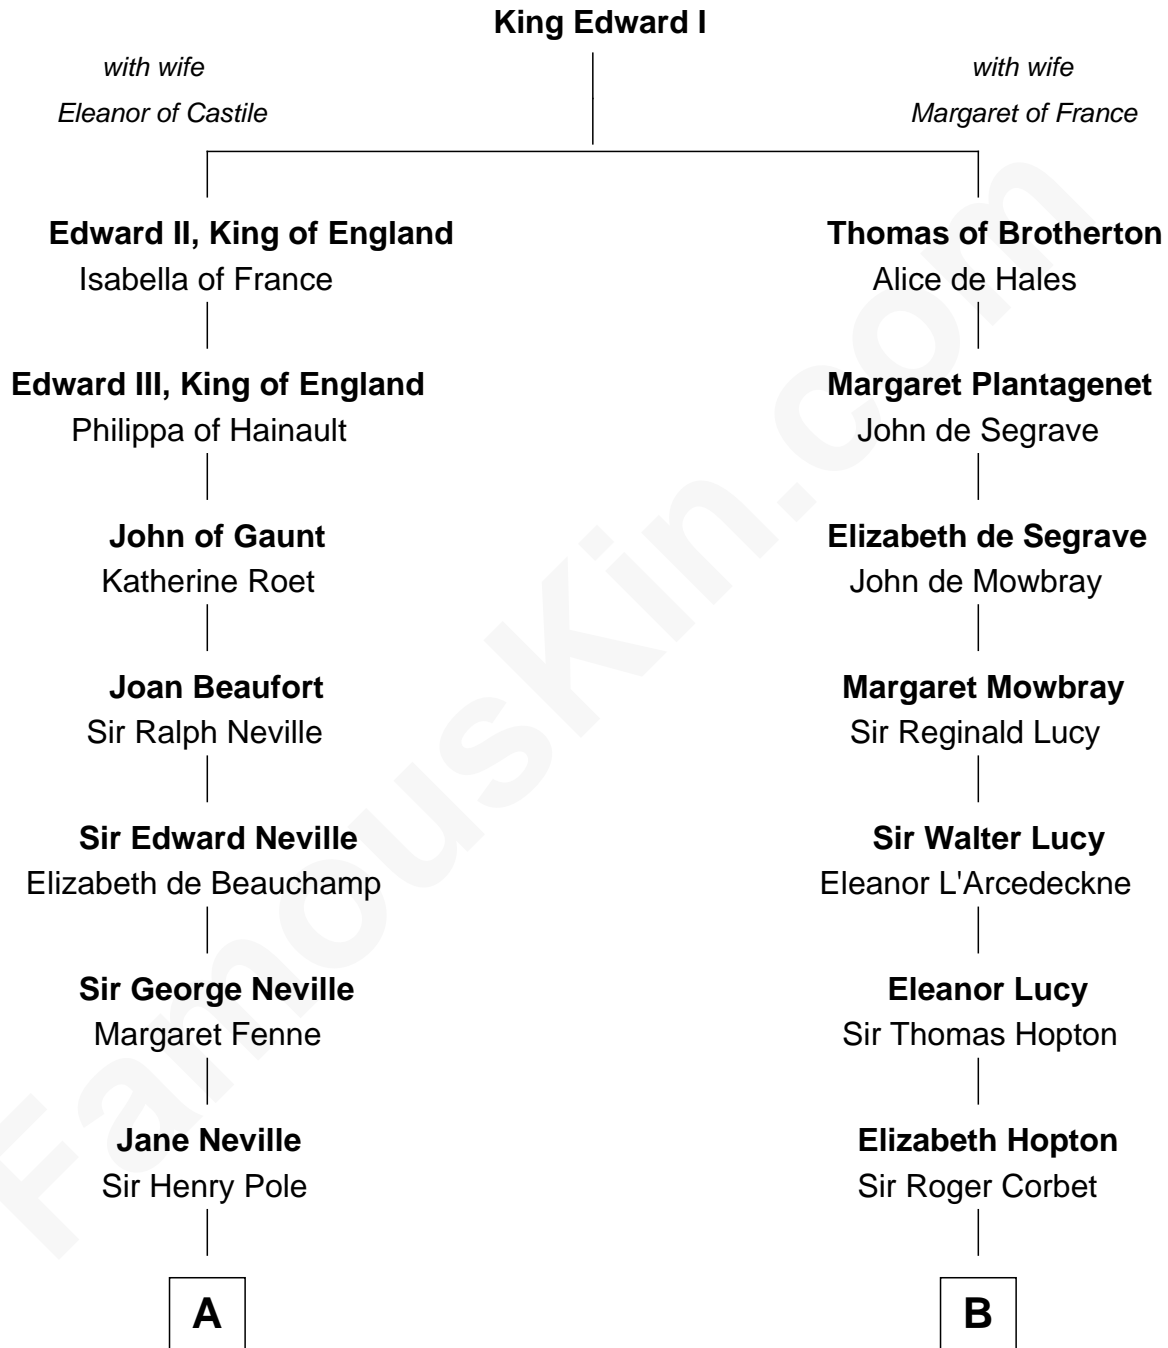

FamousKin.com Relationship Chart of

Prince Harry

Duke of Sussex

MAYFLOWER

12th cousin 9 times removed of

Richard More

(c1614 - c1696) Mayflower passenger 1620

C

—
Charles Robert Spencer

Margaret Baring

—
Albert Edward John Spencer

Cynthia Elinor Beatrix Hamilton

—
Edward John Spencer

Frances Ruth Burke Roche

—
Princess Diana Frances Spencer

Charles III, King of the United Kingdom