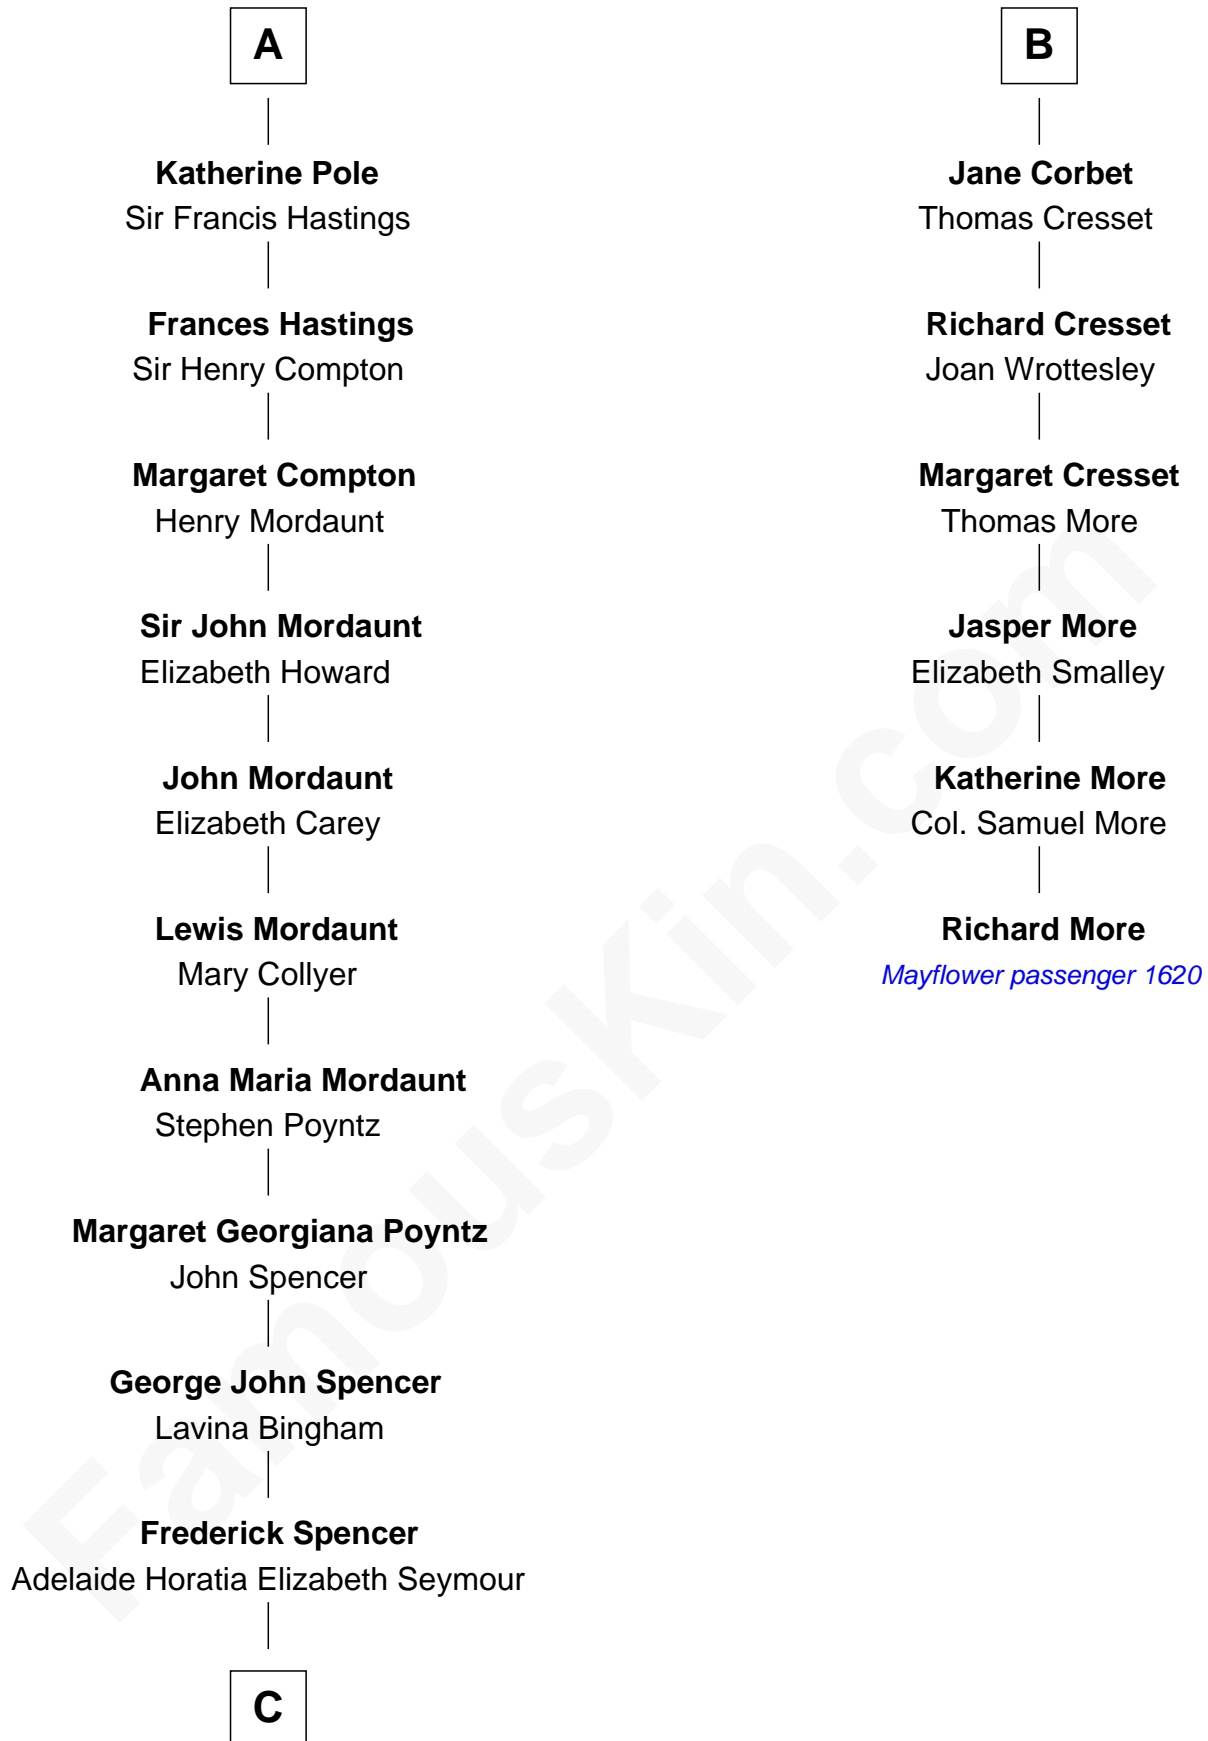

FamousKin.com Relationship Chart of

Prince Harry

Duke of Sussex

MAYFLOWER

12th cousin 9 times removed of

Richard More

(c1614 - c1696) Mayflower passenger 1620

C

—
Charles Robert Spencer

Margaret Baring

—
Albert Edward John Spencer

Cynthia Elinor Beatrix Hamilton

—
Edward John Spencer

Frances Ruth Burke Roche

—
Princess Diana Frances Spencer

Charles III, King of the United Kingdom