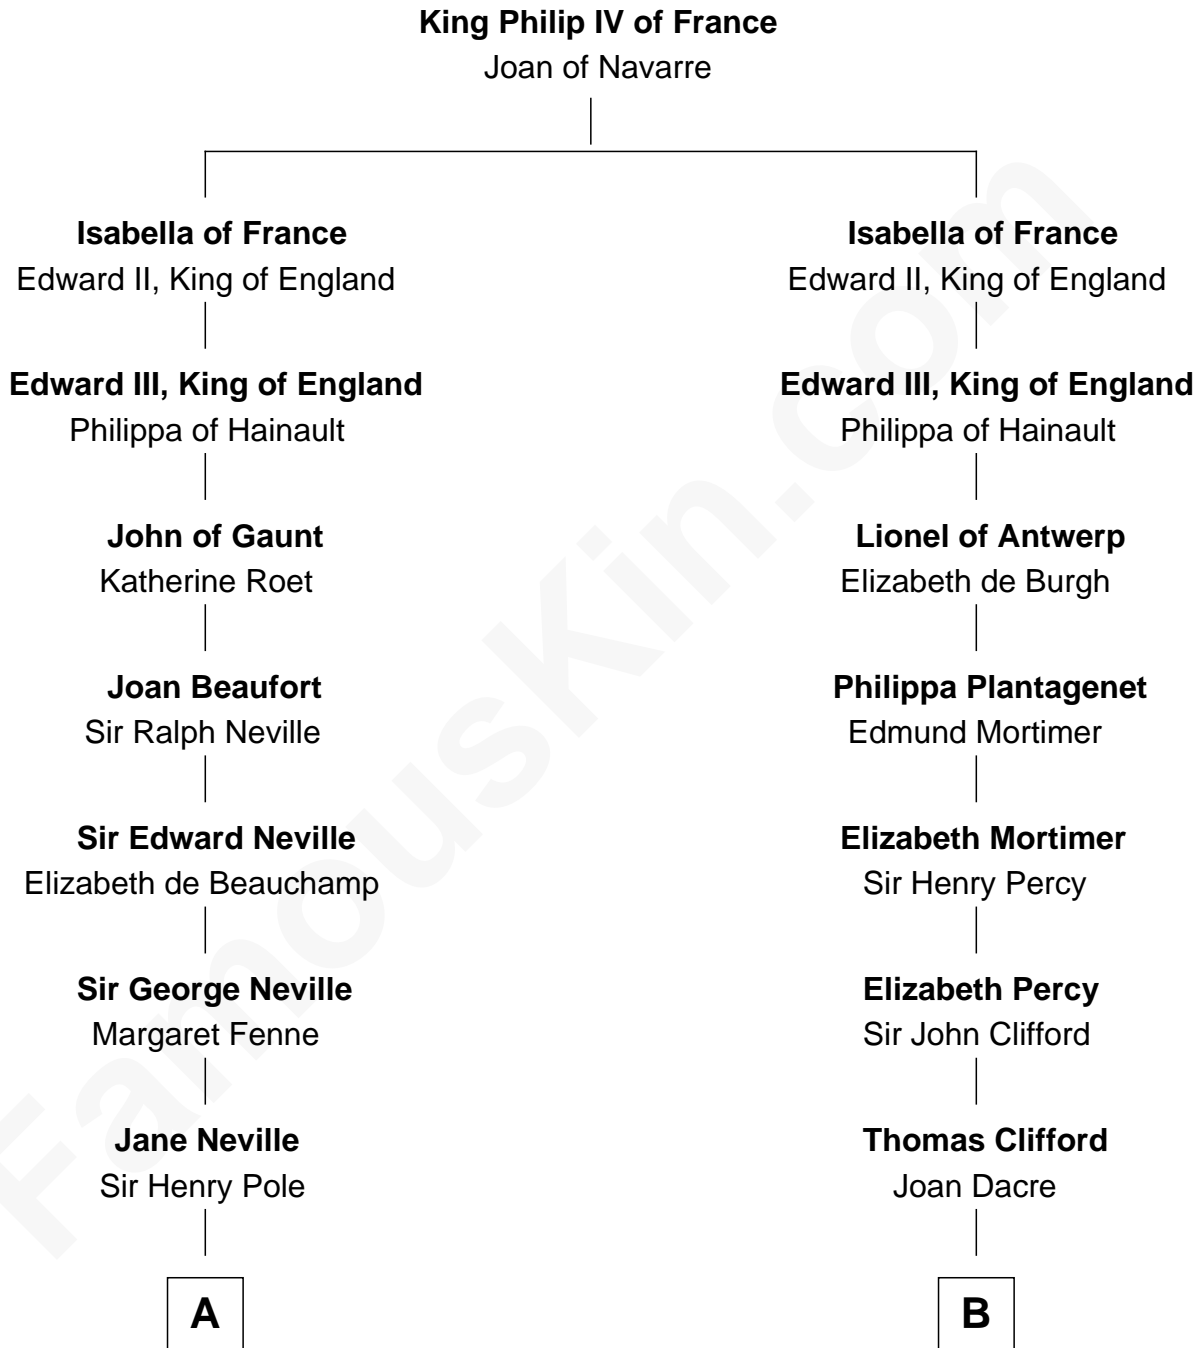

FamousKin.com Relationship Chart of

Prince Harry

Duke of Sussex

13th cousin 8 times removed of

Richard More

(c1614 - c1696) Mayflower passenger 1620

MAYFLOWER

A

Katherine Pole
Sir Francis Hastings

Frances Hastings
Sir Henry Compton

Margaret Compton
Henry Mordaunt

Sir John Mordaunt
Elizabeth Howard

John Mordaunt
Elizabeth Carey

Lewis Mordaunt
Mary Collyer

Anna Maria Mordaunt
Stephen Poyntz