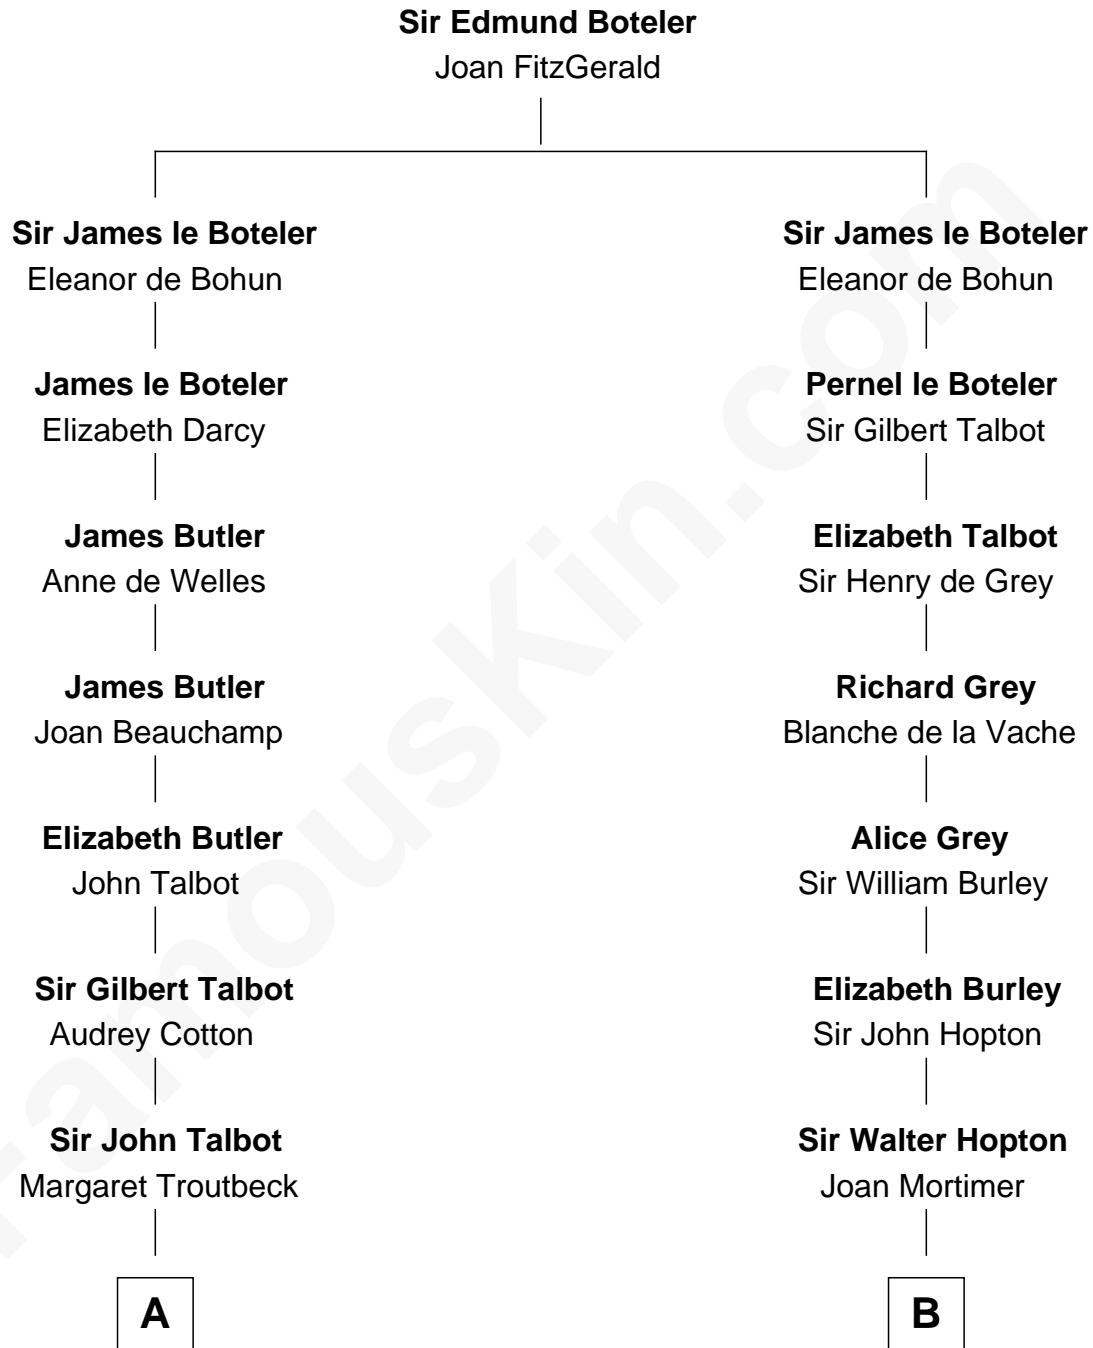

# FamousKin.com Relationship Chart of

**Prince Harry**  
*Duke of Sussex*

14th cousin 7 times removed of

**Richard More**  
*(c1614 - c1696) Mayflower passenger 1620*

**MAYFLOWER**

**C**

**Claude George Bowes-Lyon**  
Cecilia Nina Cavendish-Bentinck

**Elizabeth Bowes-Lyon**  
George VI, King of the United Kingdom

**Elizabeth II, Queen of the United Kingdom**  
Prince Philip of Edinburgh

**Charles III, King of the United Kingdom**  
Princess Diana Frances Spencer

**Prince Harry**  
*Duke of Sussex*