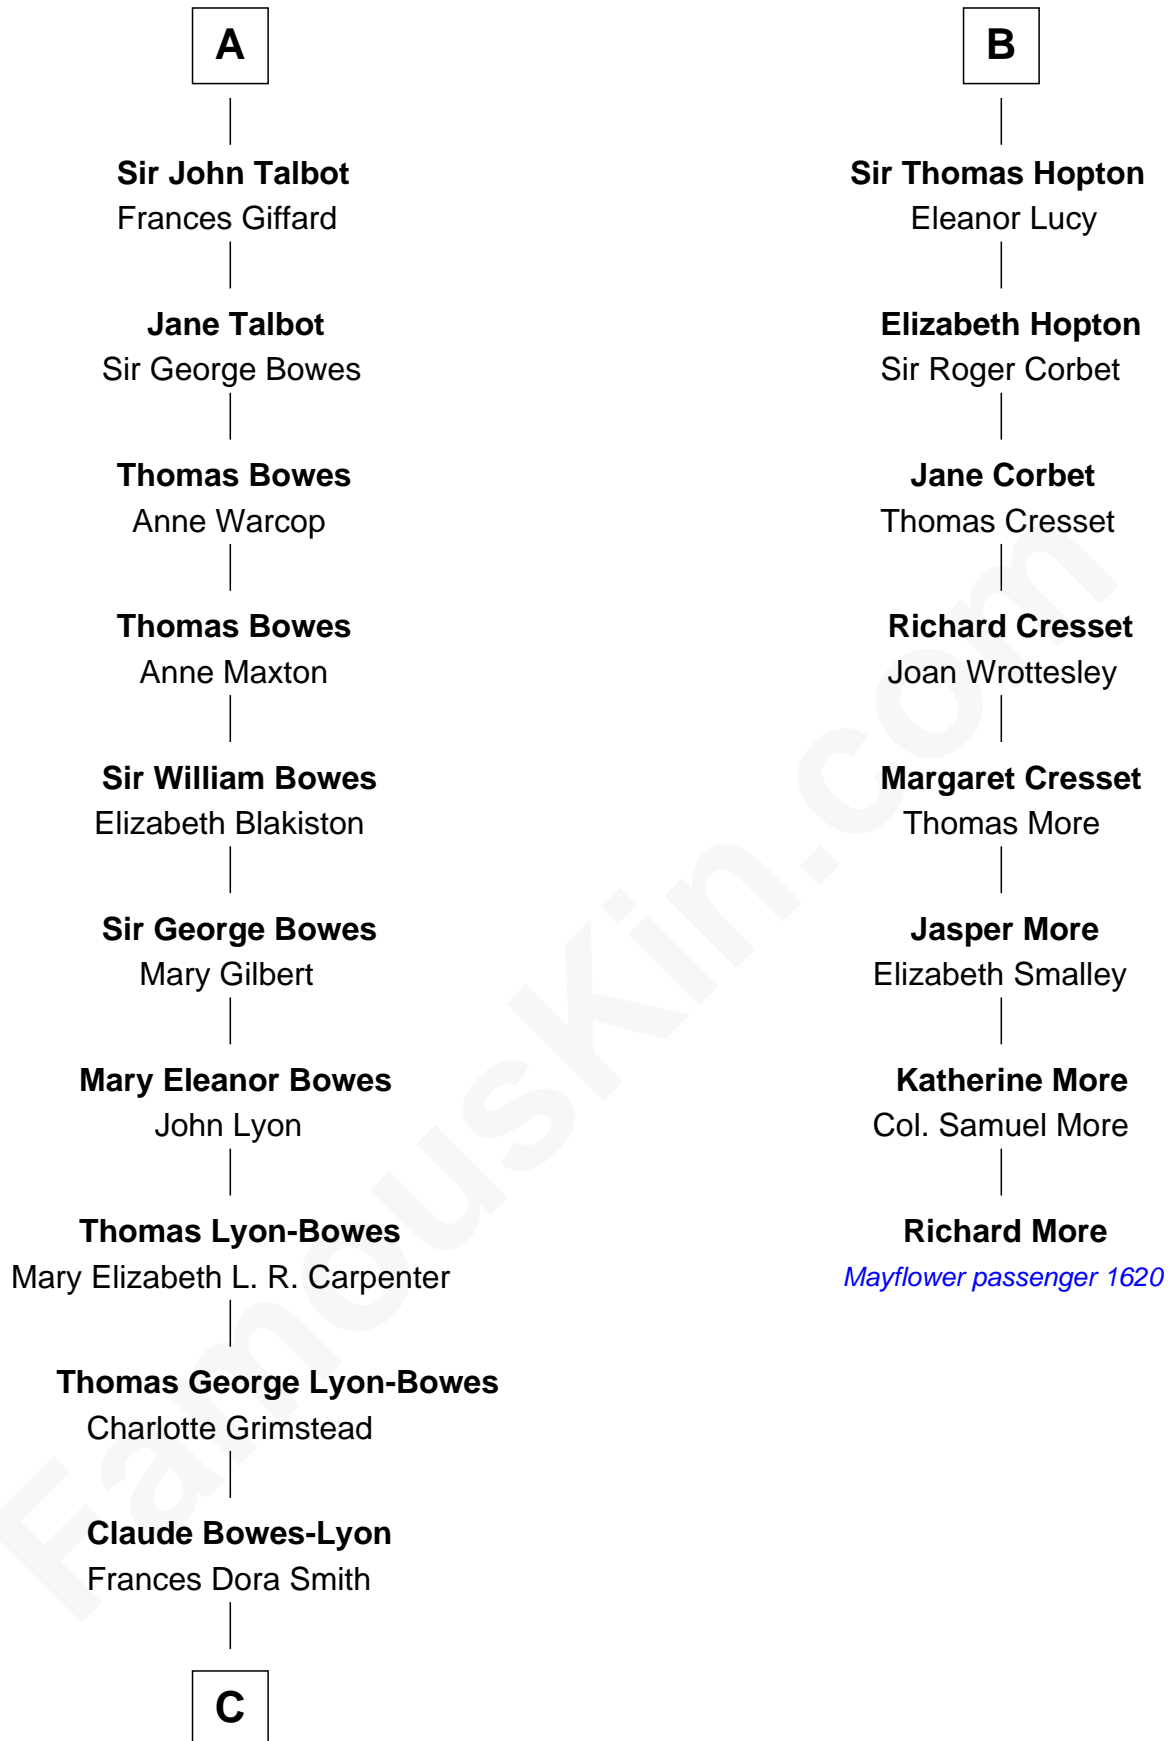

# FamousKin.com Relationship Chart of

**Prince Harry**  
*Duke of Sussex*

14th cousin 7 times removed of

**Richard More**  
*(c1614 - c1696) Mayflower passenger 1620*

**MAYFLOWER**

**C**

**Claude George Bowes-Lyon**  
Cecilia Nina Cavendish-Bentinck

**Elizabeth Bowes-Lyon**  
George VI, King of the United Kingdom

**Elizabeth II, Queen of the United Kingdom**  
Prince Philip of Edinburgh

**Charles III, King of the United Kingdom**  
Princess Diana Frances Spencer

**Prince Harry**  
*Duke of Sussex*