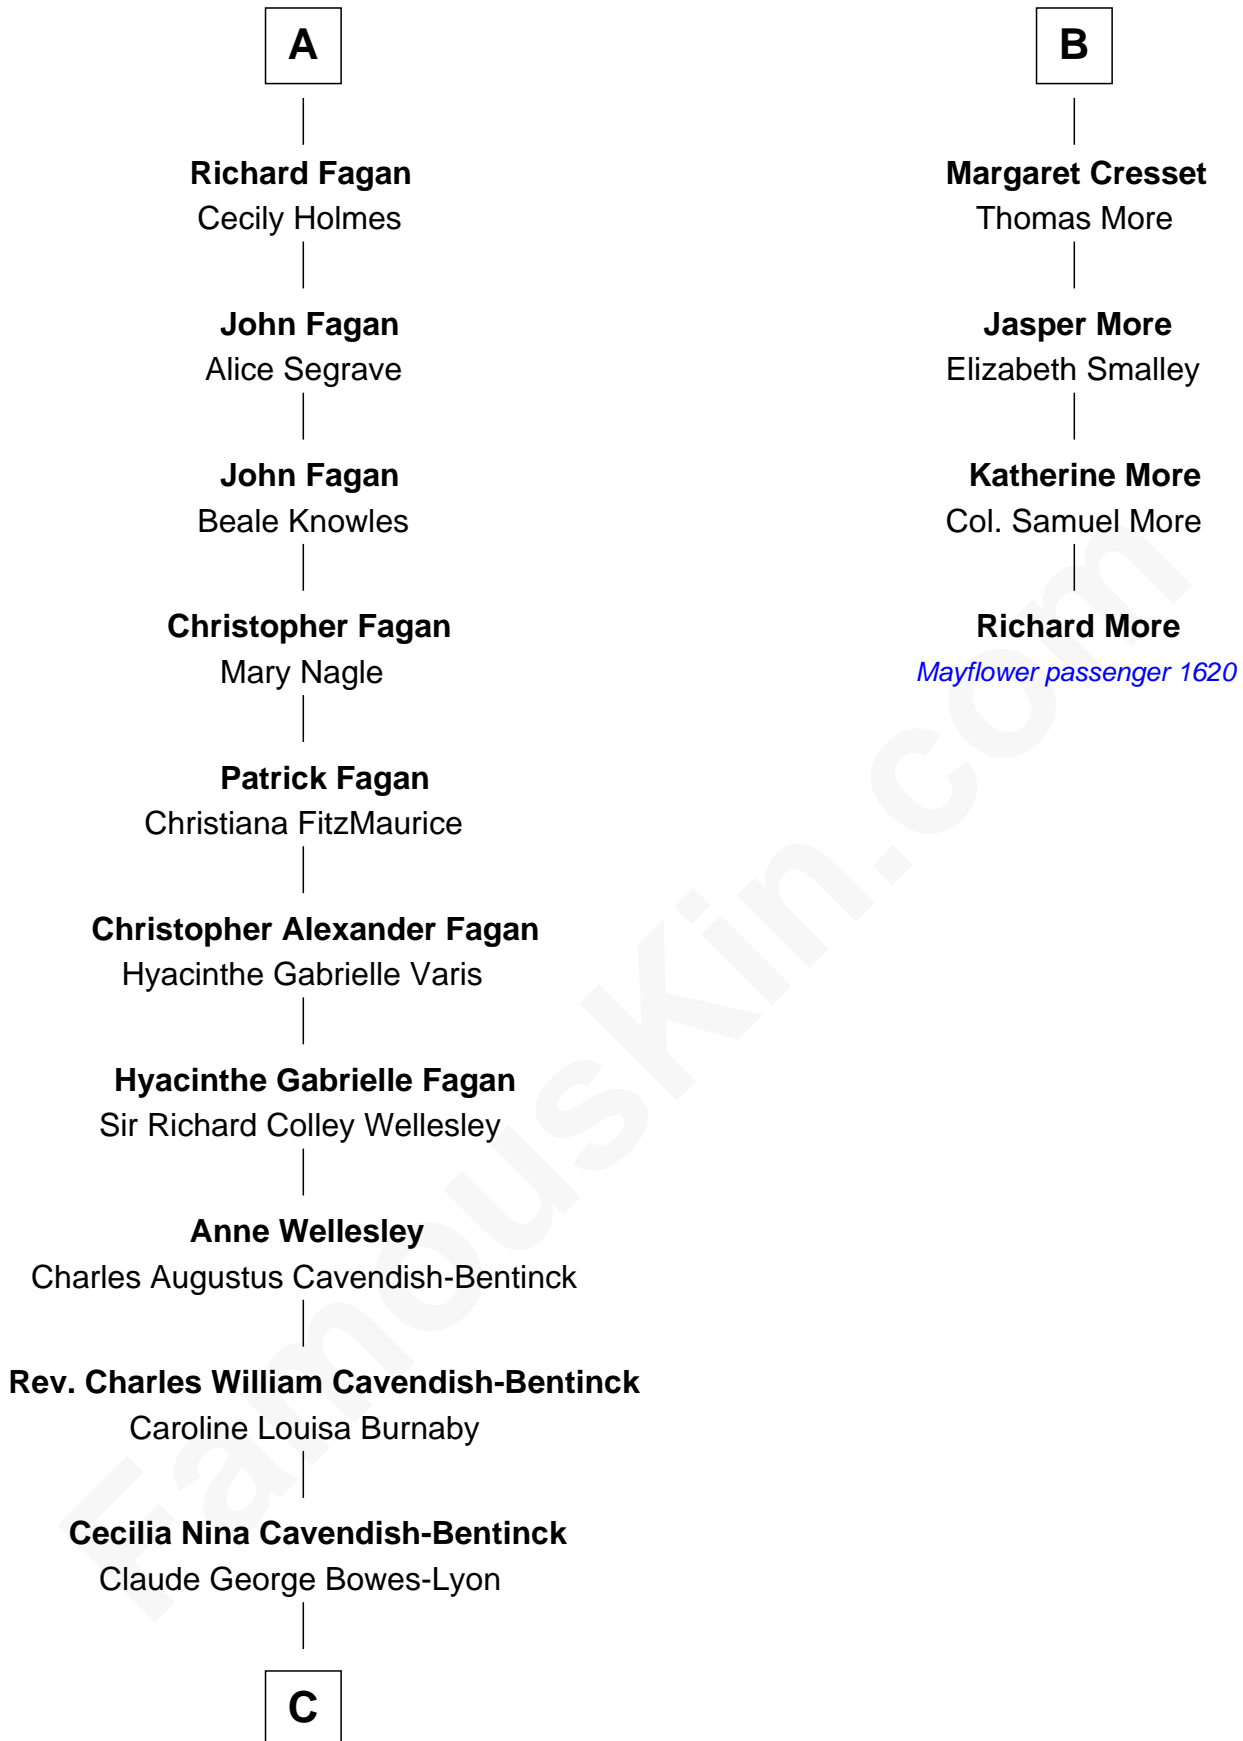

FamousKin.com Relationship Chart of

Prince Harry

Duke of Sussex

MAYFLOWER

10th cousin 10 times removed of

Richard More

(c1614 - c1696) Mayflower passenger 1620

C

Elizabeth Bowes-Lyon

George VI, King of the United Kingdom

Elizabeth II, Queen of the United Kingdom

Prince Philip of Edinburgh

Charles III, King of the United Kingdom

Princess Diana Frances Spencer

Prince Harry