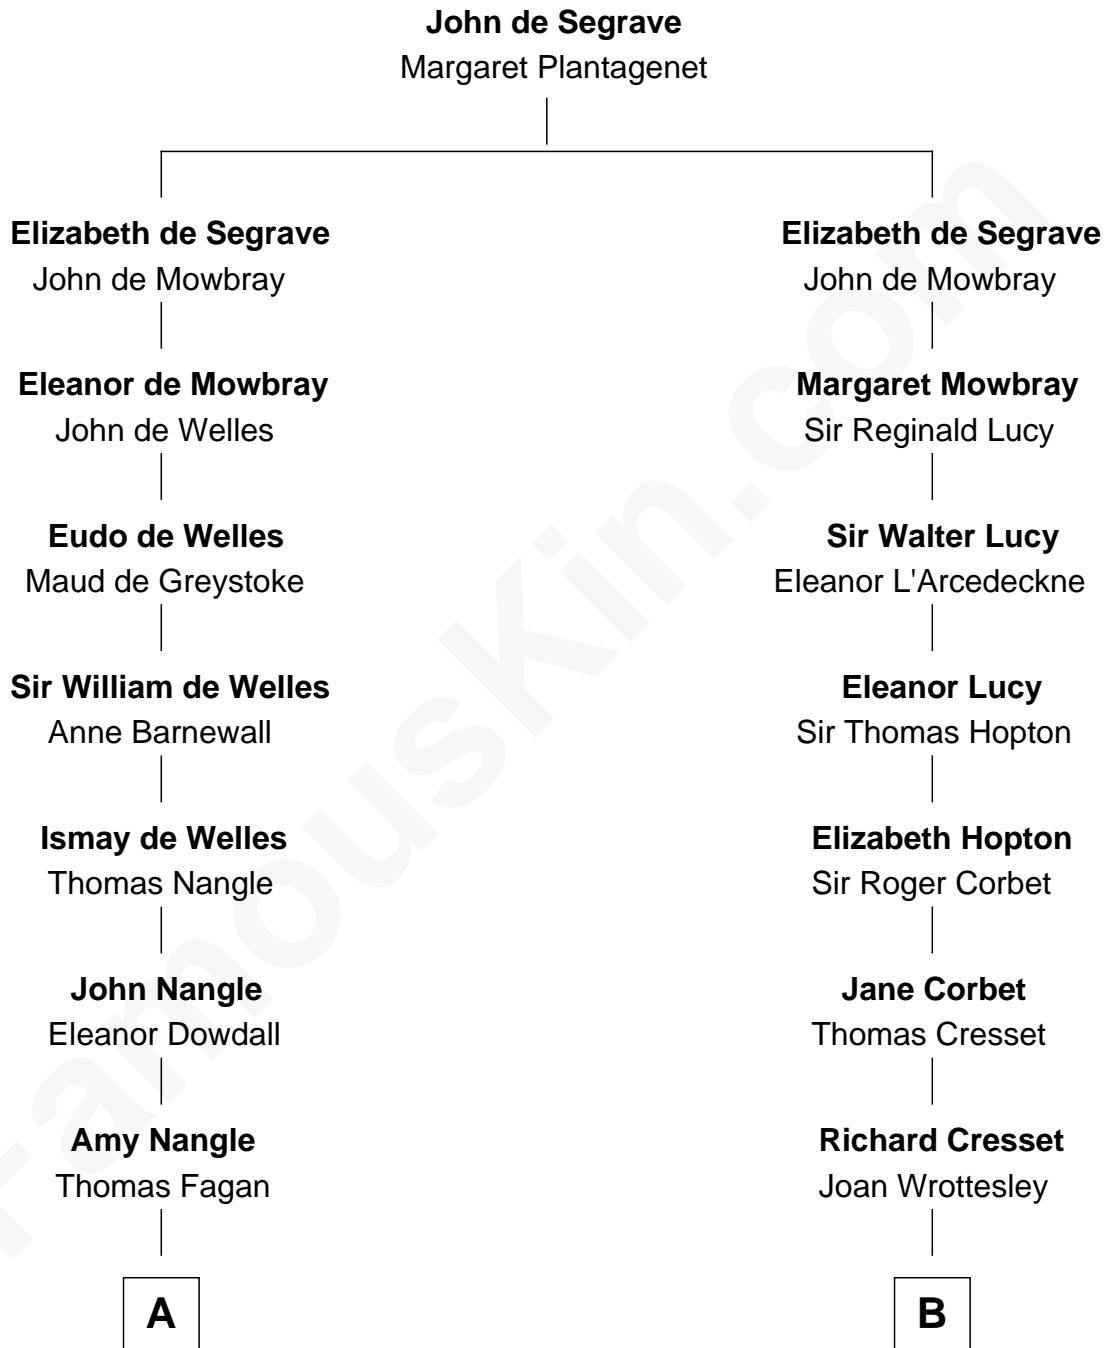

FamousKin.com Relationship Chart of

Prince Harry

Duke of Sussex

MAYFLOWER

10th cousin 10 times removed of

Richard More

(c1614 - c1696) Mayflower passenger 1620

C

Elizabeth Bowes-Lyon

George VI, King of the United Kingdom

Elizabeth II, Queen of the United Kingdom

Prince Philip of Edinburgh

Charles III, King of the United Kingdom

Princess Diana Frances Spencer

Prince Harry