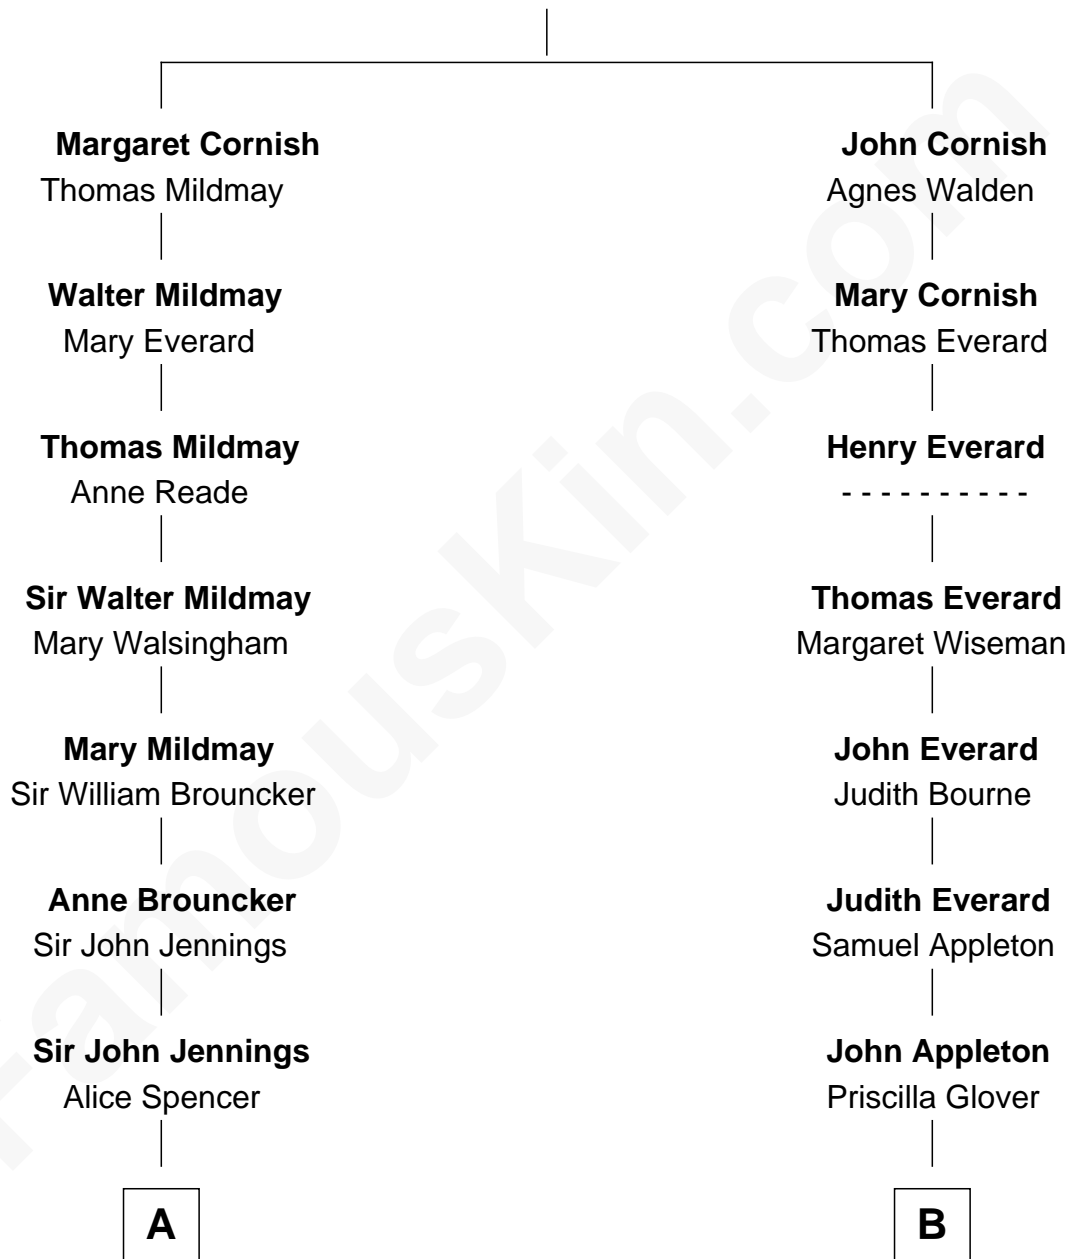

# FamousKin.com Relationship Chart of

**Prince Harry**  
*Duke of Sussex*

15th cousin 3 times removed of

**Calvin Coolidge**  
*30th U.S. President*

**John Cornish**

**A**

**Richard Jennings**  
Frances Thornhurst

**Sarah Jennings**  
John Churchill

**Anne Churchill**  
Sir Charles Spencer

**John Spencer**  
Georgiana Carolina Carteret

**John Spencer**  
Margaret Georgiana Poyntz

**George John Spencer**  
Lavina Bingham

**Frederick Spencer**  
Adelaide Horatia Elizabeth Seymour

**Charles Robert Spencer**  
Margaret Baring

**Albert Edward John Spencer**  
Cynthia Elinor Beatrix Hamilton

**Edward John Spencer**  
Frances Ruth Burke Roche