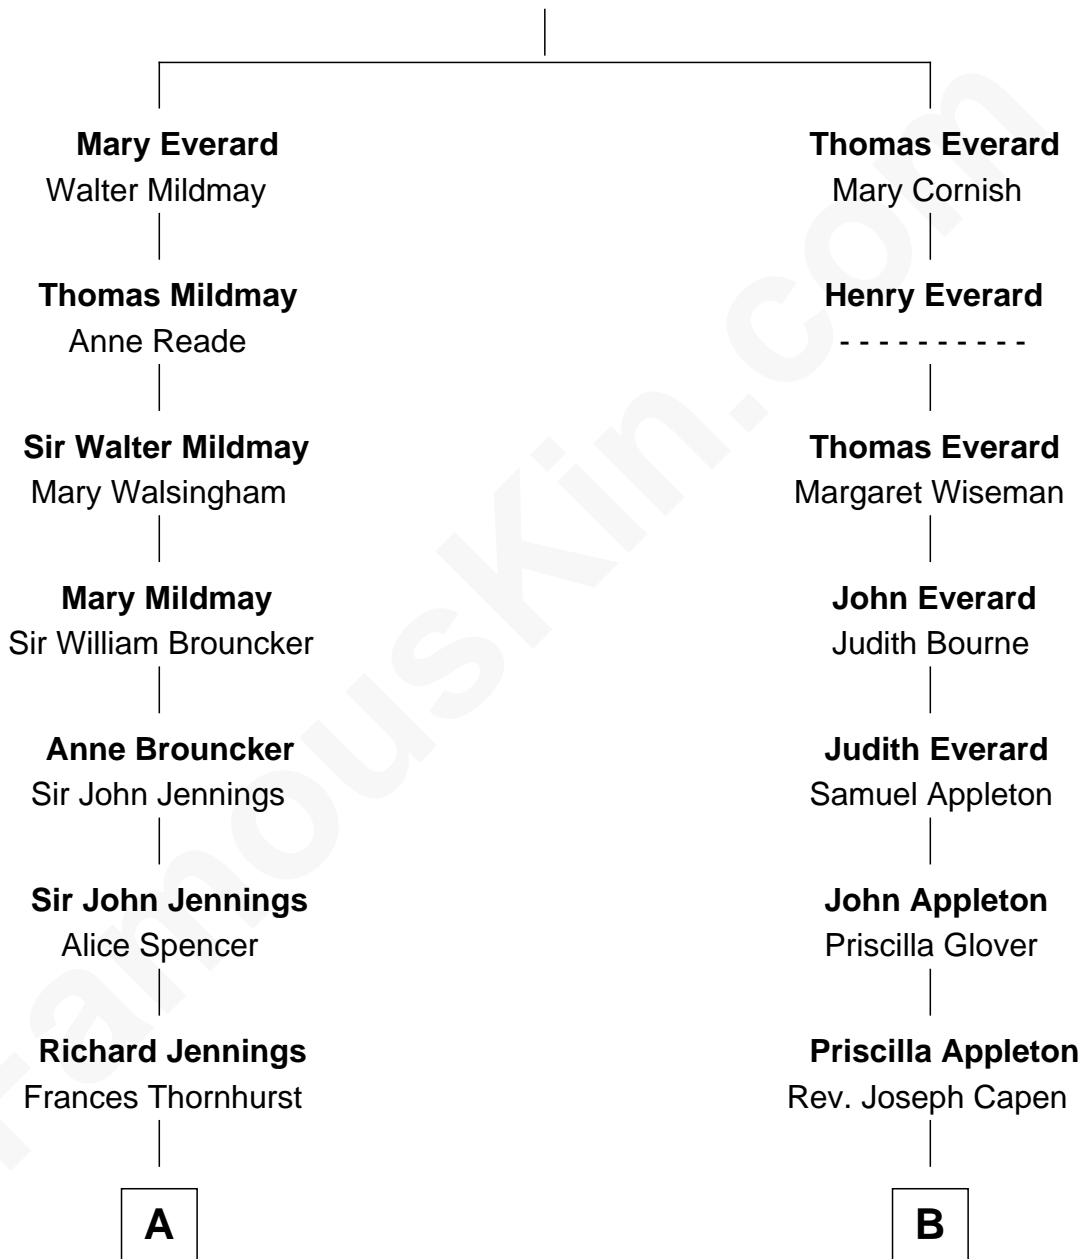

FamousKin.com Relationship Chart of

Prince Harry
Duke of Sussex

14th cousin 3 times removed of

Calvin Coolidge
30th U.S. President

John Everard

A

Sarah Jennings

John Churchill

Anne Churchill

Sir Charles Spencer

John Spencer

Georgiana Carolina Carteret

John Spencer

Margaret Georgiana Poyntz

George John Spencer

Lavina Bingham