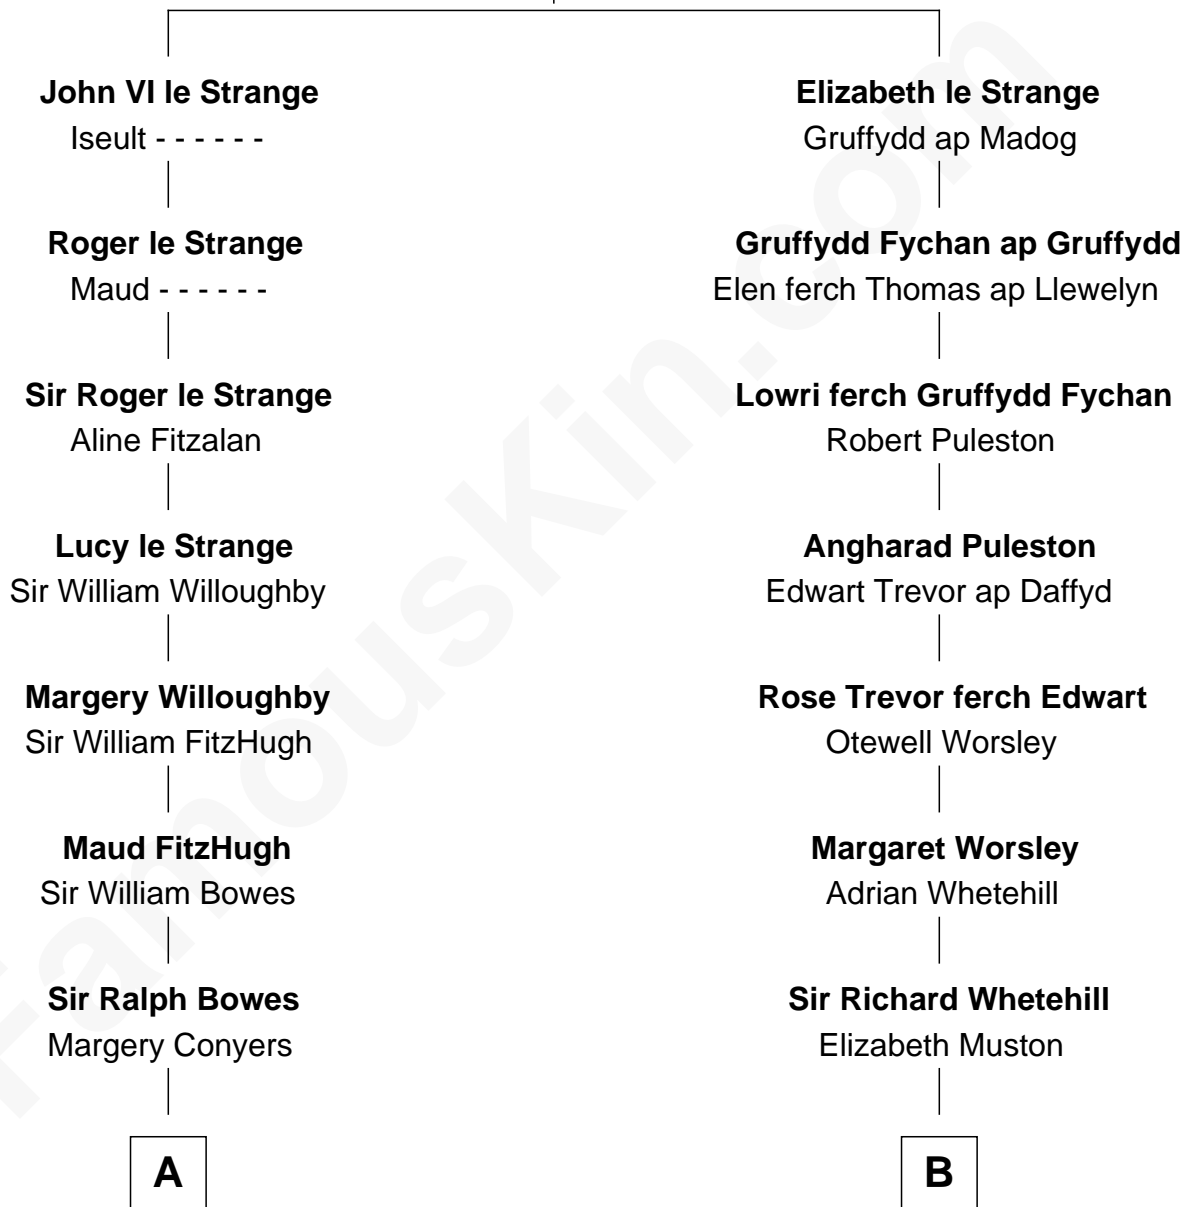

FamousKin.com Relationship Chart of

Prince Harry
Duke of Sussex

19th cousin 2 times removed of

Calvin Coolidge
30th U.S. President

John V le Strange
Maud de Walton

C

Claude George Bowes-Lyon
Cecilia Nina Cavendish-Bentinck

Elizabeth Bowes-Lyon
George VI, King of the United Kingdom

Elizabeth II, Queen of the United Kingdom
Prince Philip of Edinburgh

Charles III, King of the United Kingdom
Princess Diana Frances Spencer

Prince Harry
Duke of Sussex