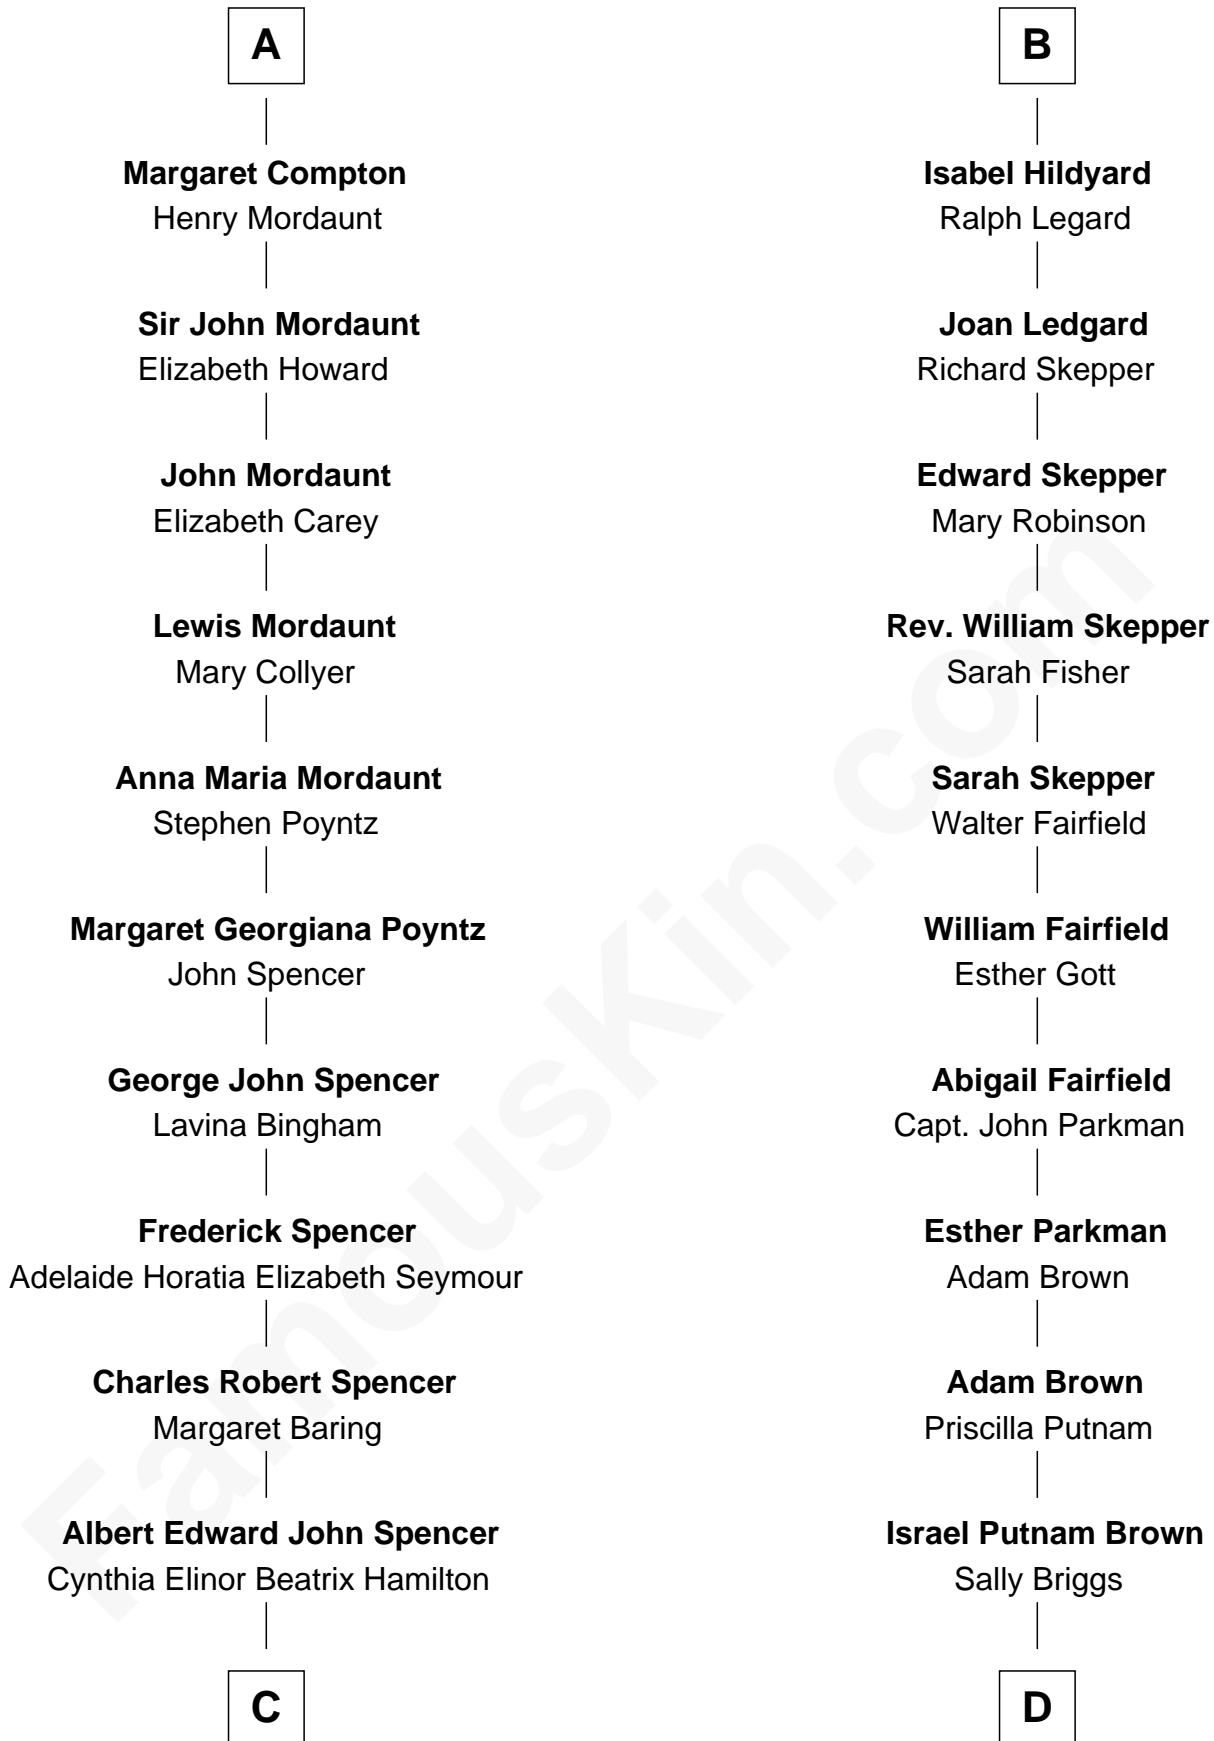

FamousKin.com Relationship Chart of

Prince Harry
Duke of Sussex

19th cousin 1 time removed of

Calvin Coolidge
30th U.S. President

Edward III, King of England
Philippa of Hainault

C

Edward John Spencer
Frances Ruth Burke Roche

Princess Diana Frances Spencer
Charles III, King of the United Kingdom

Prince Harry
Duke of Sussex

D

Sally Briggs Brown
Israel Chase Brewer

Sarah Almeda Brewer
Calvin Galusha Coolidge

Col. John Calvin Coolidge
Victoria Josephine Moor