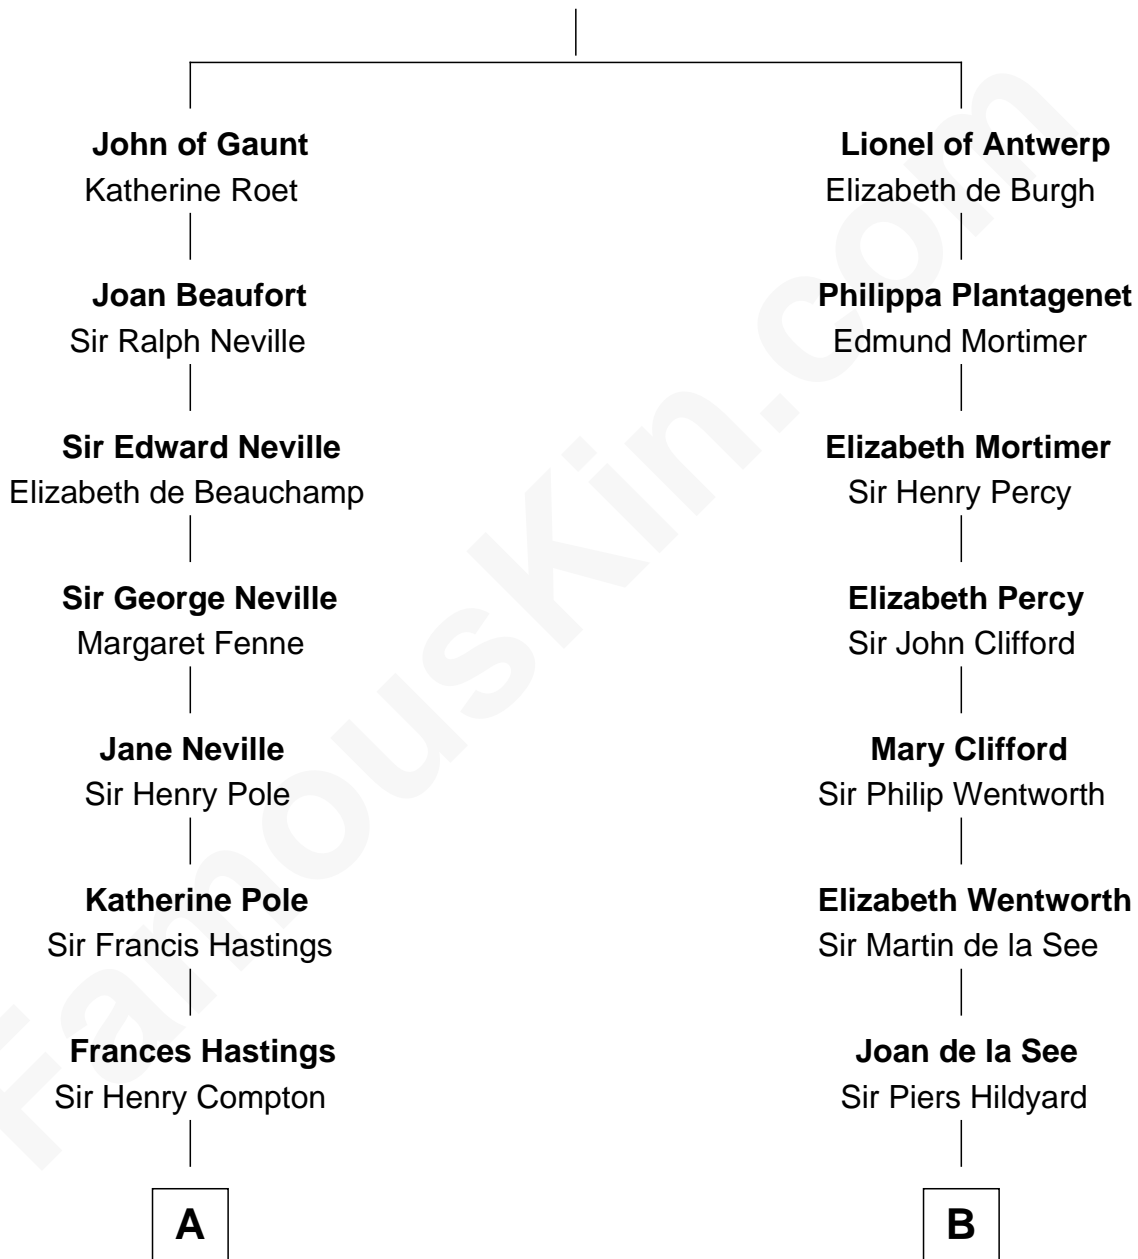

FamousKin.com Relationship Chart of

Prince Harry
Duke of Sussex

19th cousin 1 time removed of

Calvin Coolidge
30th U.S. President

Edward III, King of England
Philippa of Hainault

C

Edward John Spencer
Frances Ruth Burke Roche

Princess Diana Frances Spencer
Charles III, King of the United Kingdom

Prince Harry
Duke of Sussex

D

Sally Briggs Brown
Israel Chase Brewer

Sarah Almeda Brewer
Calvin Galusha Coolidge

Col. John Calvin Coolidge
Victoria Josephine Moor