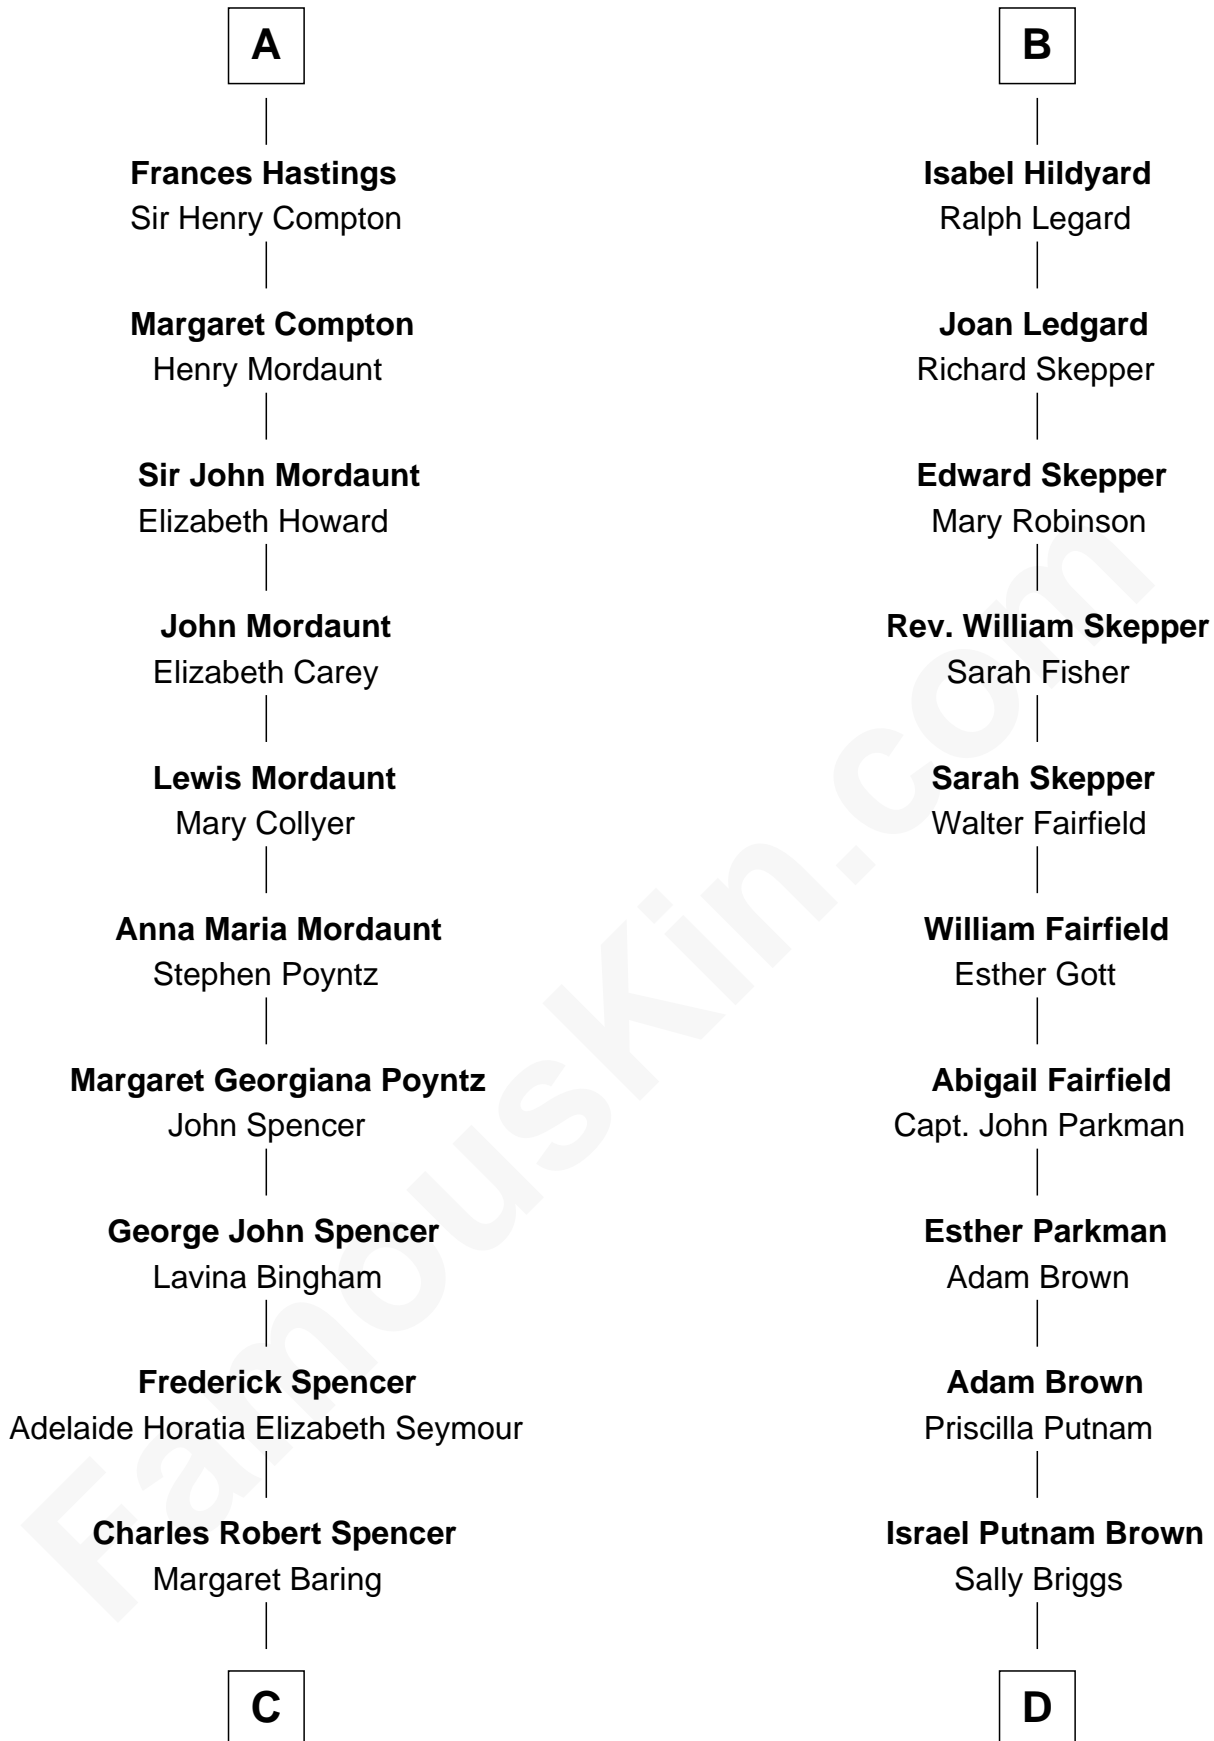

FamousKin.com Relationship Chart of

Prince Harry
Duke of Sussex

20th cousin of

Calvin Coolidge
30th U.S. President

Sir Ranulph de Neville
Euphemia de Clavering

C

Albert Edward John Spencer

Cynthia Elinor Beatrix Hamilton

Edward John Spencer

Frances Ruth Burke Roche

Princess Diana Frances Spencer

Charles III, King of the United Kingdom

Prince Harry

Duke of Sussex

D

Sally Briggs Brown