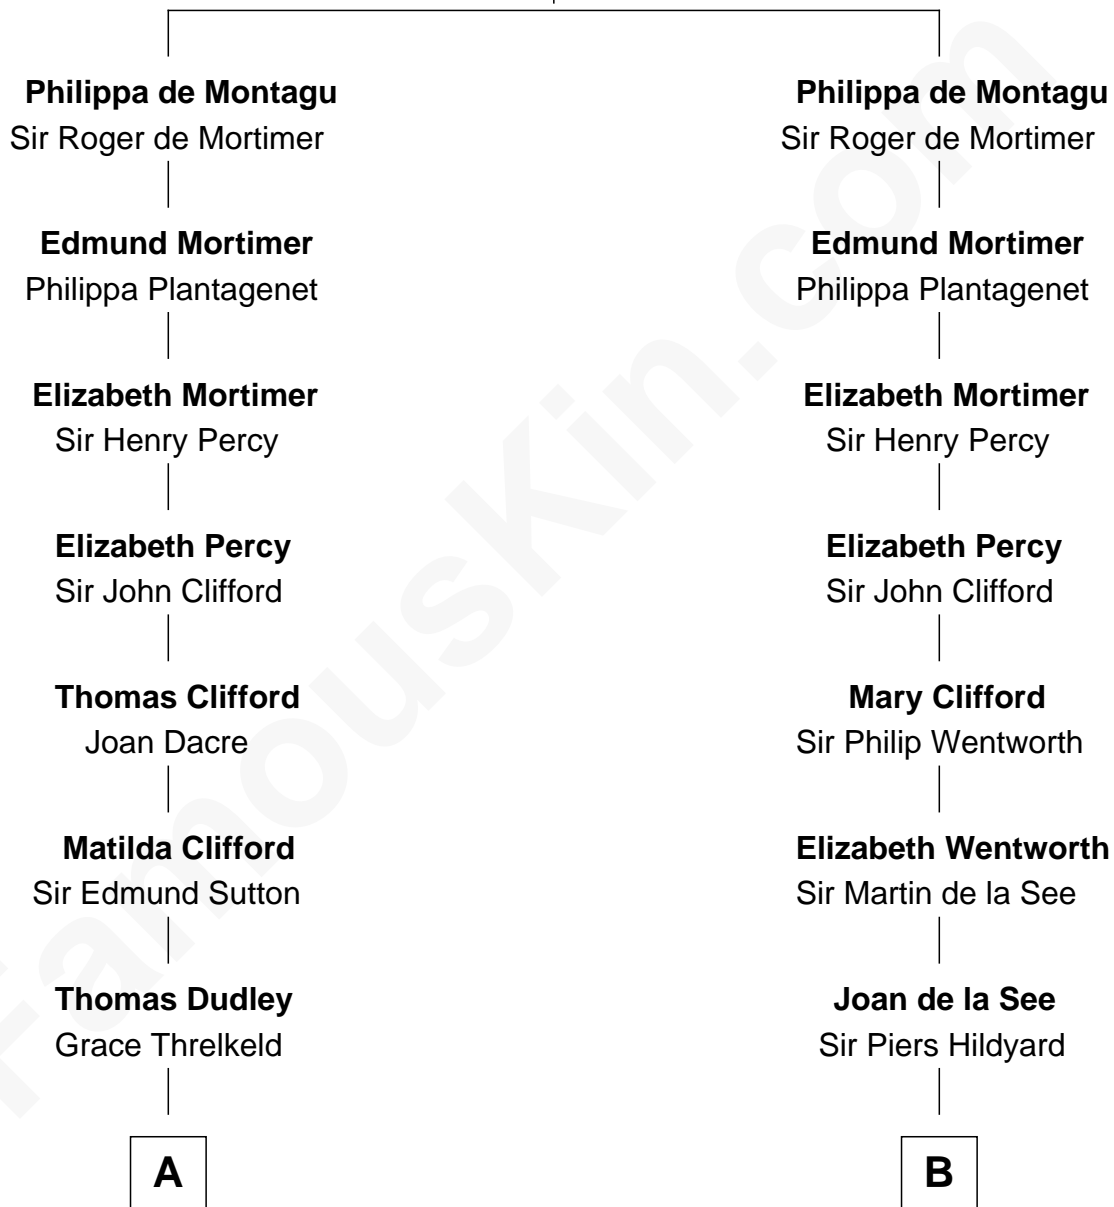

FamousKin.com Relationship Chart of

Prince Harry
Duke of Sussex

20th cousin of

Calvin Coolidge
30th U.S. President

William de Montagu
Katherine de Grandison

C

Albert Edward John Spencer

Cynthia Elinor Beatrix Hamilton

Edward John Spencer

Frances Ruth Burke Roche

Princess Diana Frances Spencer

Charles III, King of the United Kingdom

Prince Harry

Duke of Sussex

D

Sally Briggs Brown

Israel Chase Brewer

Sarah Almeda Brewer

Calvin Galusha Coolidge

Col. John Calvin Coolidge

Victoria Josephine Moor

Calvin Coolidge

30th U.S. President

FamousKin.com