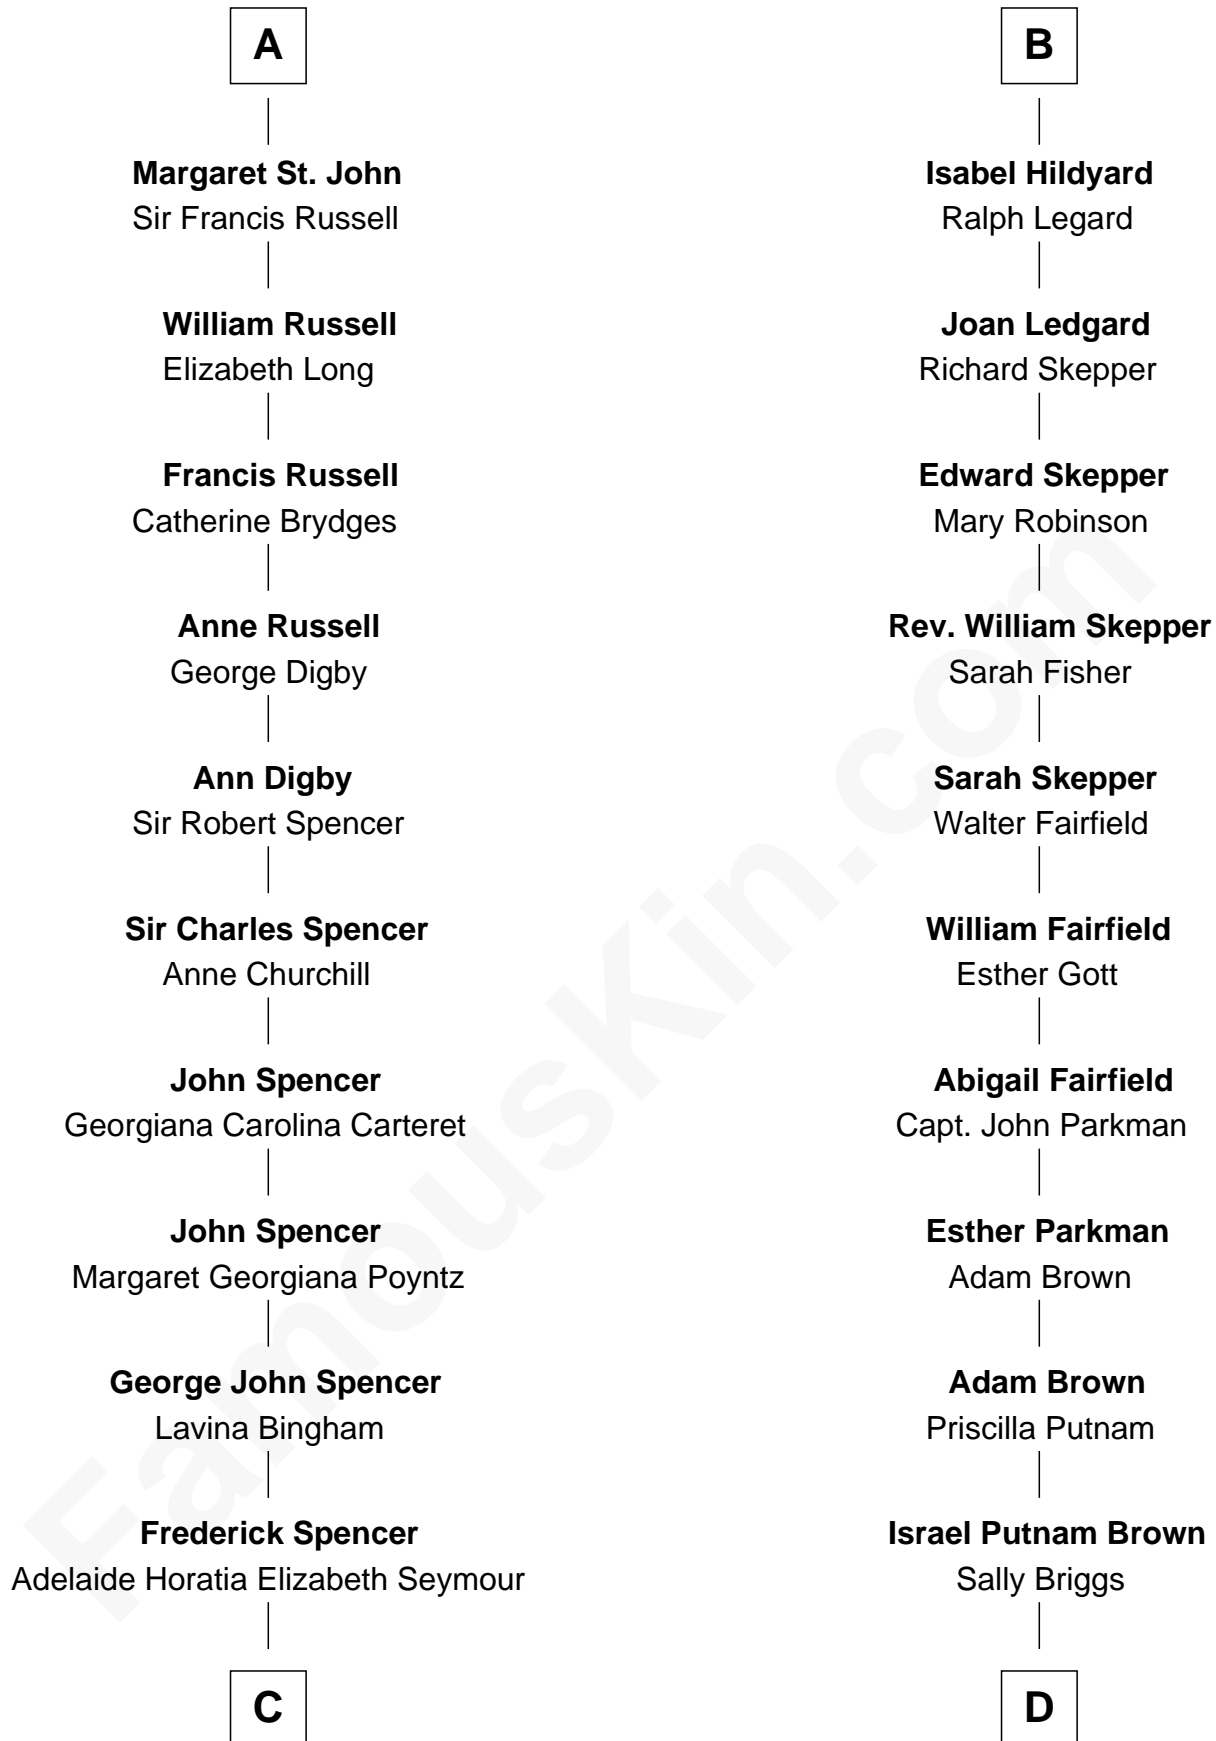

# FamousKin.com Relationship Chart of

**Prince Harry**  
*Duke of Sussex*

20th cousin 1 time removed of

**Calvin Coolidge**  
*30th U.S. President*

**Pain de Tibetot**  
Agnes de Ros

**Sir John de Tibetot**  
Margaret de Badlesmere

**Sir Robert de Tibetot**  
Margaret Deincourt

**Elizabeth de Tibetot**  
Sir Philip le Despencer

**Margery Despencer**  
Sir Roger Wentworth

**Henry Wentworth**  
Elizabeth Howard

**Margery Wentworth**  
Sir William Waldegrave

**Margaret Waldegrave**  
Sir John St. John

**A**

**Sir John de Tibetot**  
Margaret de Badlesmere

**Sir Robert de Tibetot**  
Margaret Deincourt

**Elizabeth de Tibetot**  
Sir Philip le Despencer

**Margery Despencer**  
Sir Roger Wentworth

**Sir Philip Wentworth**  
Mary Clifford

**Elizabeth Wentworth**  
Sir Martin de la See

**Joan de la See**  
Sir Piers Hildyard

**B**

**C**

**Charles Robert Spencer**

Margaret Baring

**Albert Edward John Spencer**