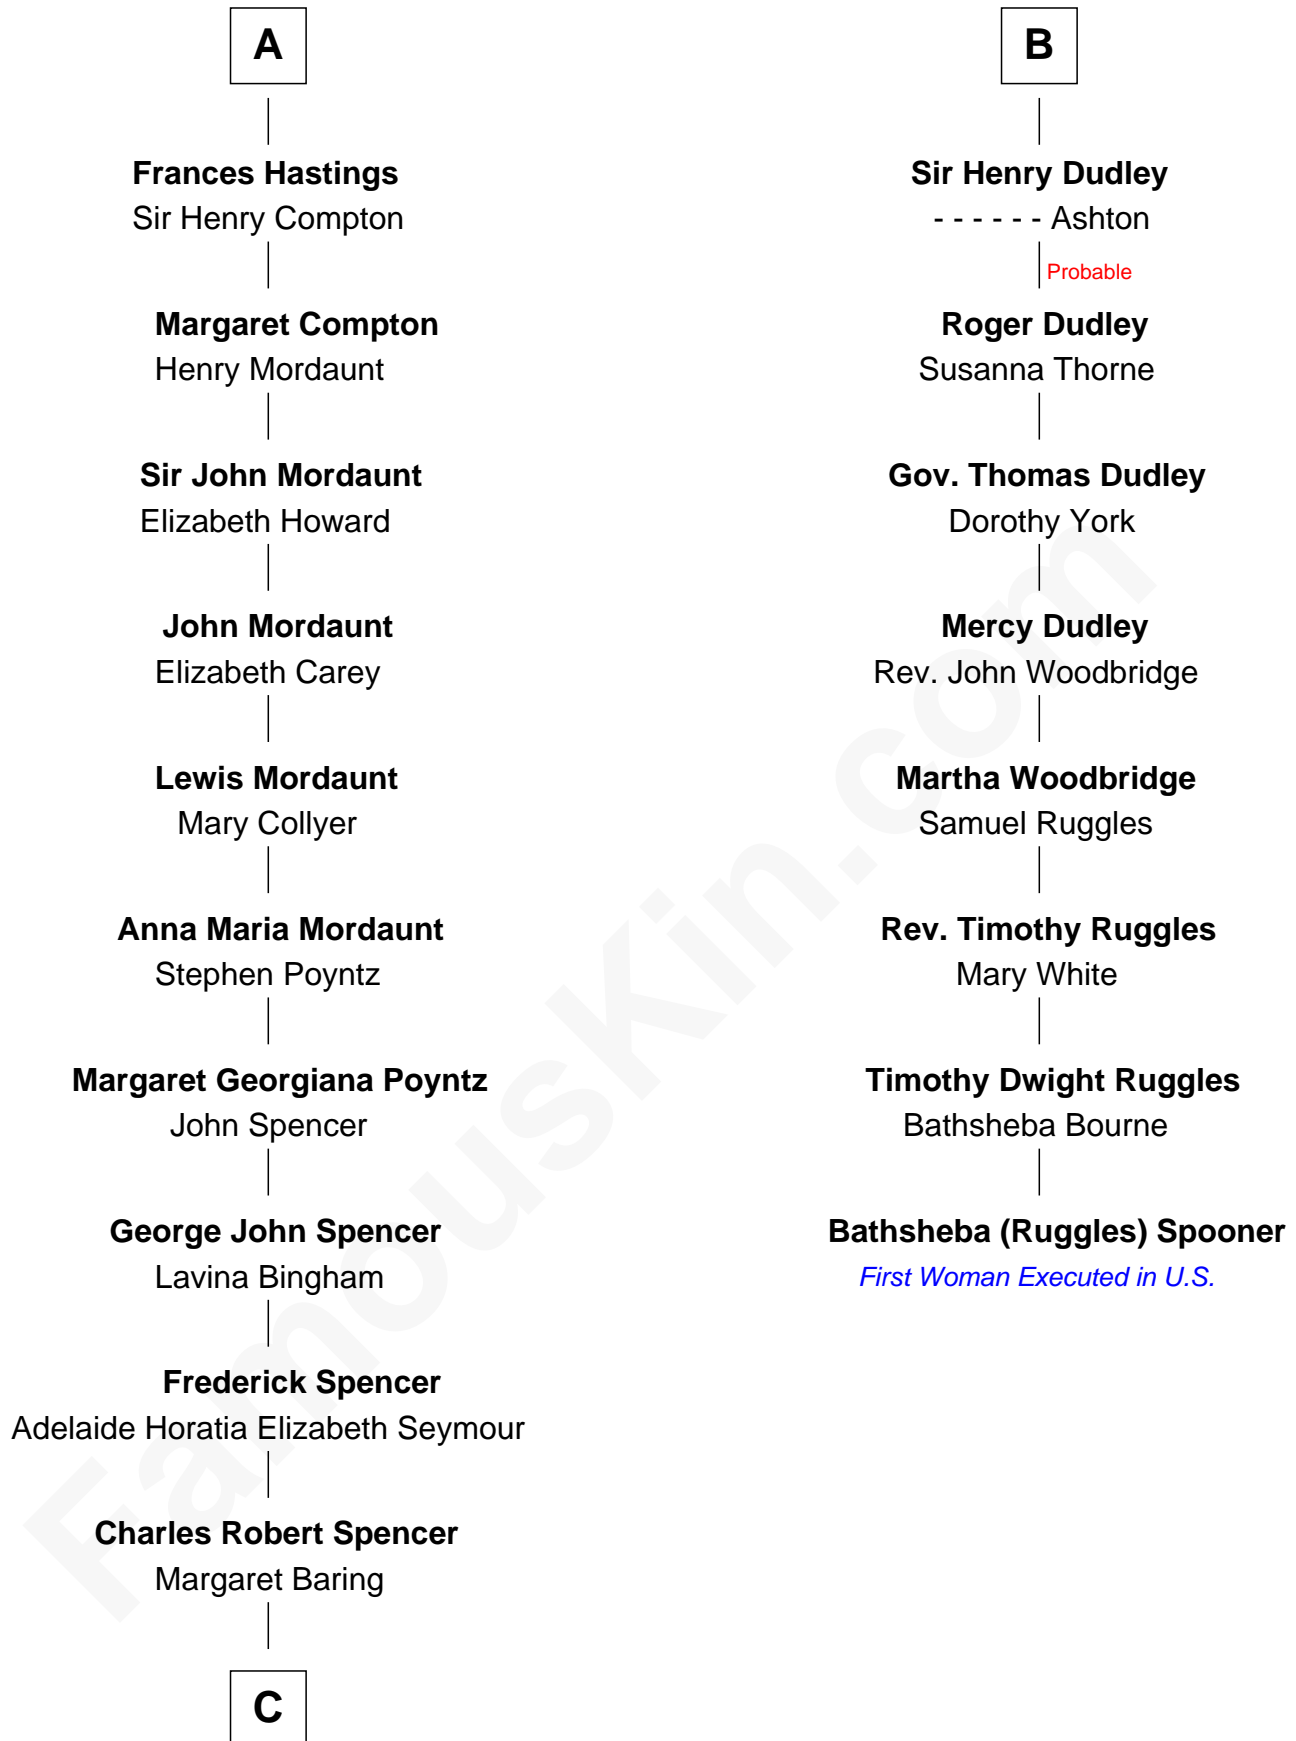

FamousKin.com Relationship Chart of

Prince Harry
Duke of Sussex

14th cousin 6 times removed of

Bathsheba (Ruggles) Spooner

First woman executed for murder in U.S. by non-British government

C

Albert Edward John Spencer

Cynthia Elinor Beatrix Hamilton

Edward John Spencer

Frances Ruth Burke Roche

Princess Diana Frances Spencer

Charles III, King of the United Kingdom

Prince Harry

Duke of Sussex

FamousKin.com