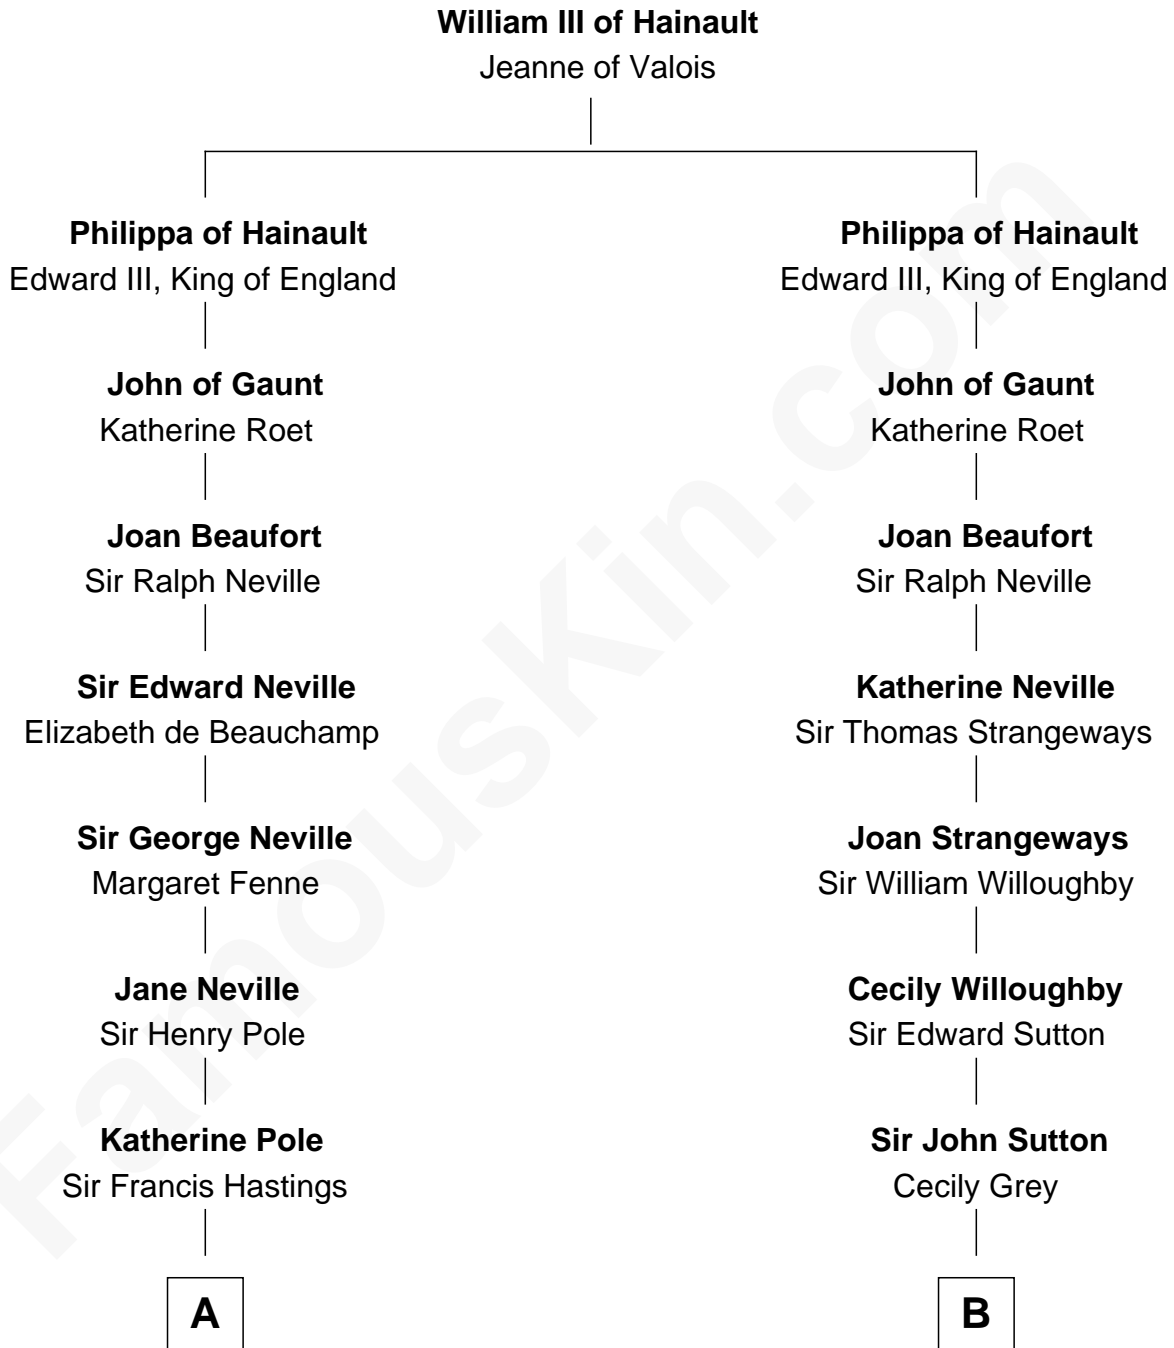

FamousKin.com Relationship Chart of

Prince Harry
Duke of Sussex

14th cousin 6 times removed of

Bathsheba (Ruggles) Spooner

First woman executed for murder in U.S. by non-British government

C

Albert Edward John Spencer

Cynthia Elinor Beatrix Hamilton

Edward John Spencer

Frances Ruth Burke Roche

Princess Diana Frances Spencer

Charles III, King of the United Kingdom

Prince Harry

Duke of Sussex

FamousKin.com