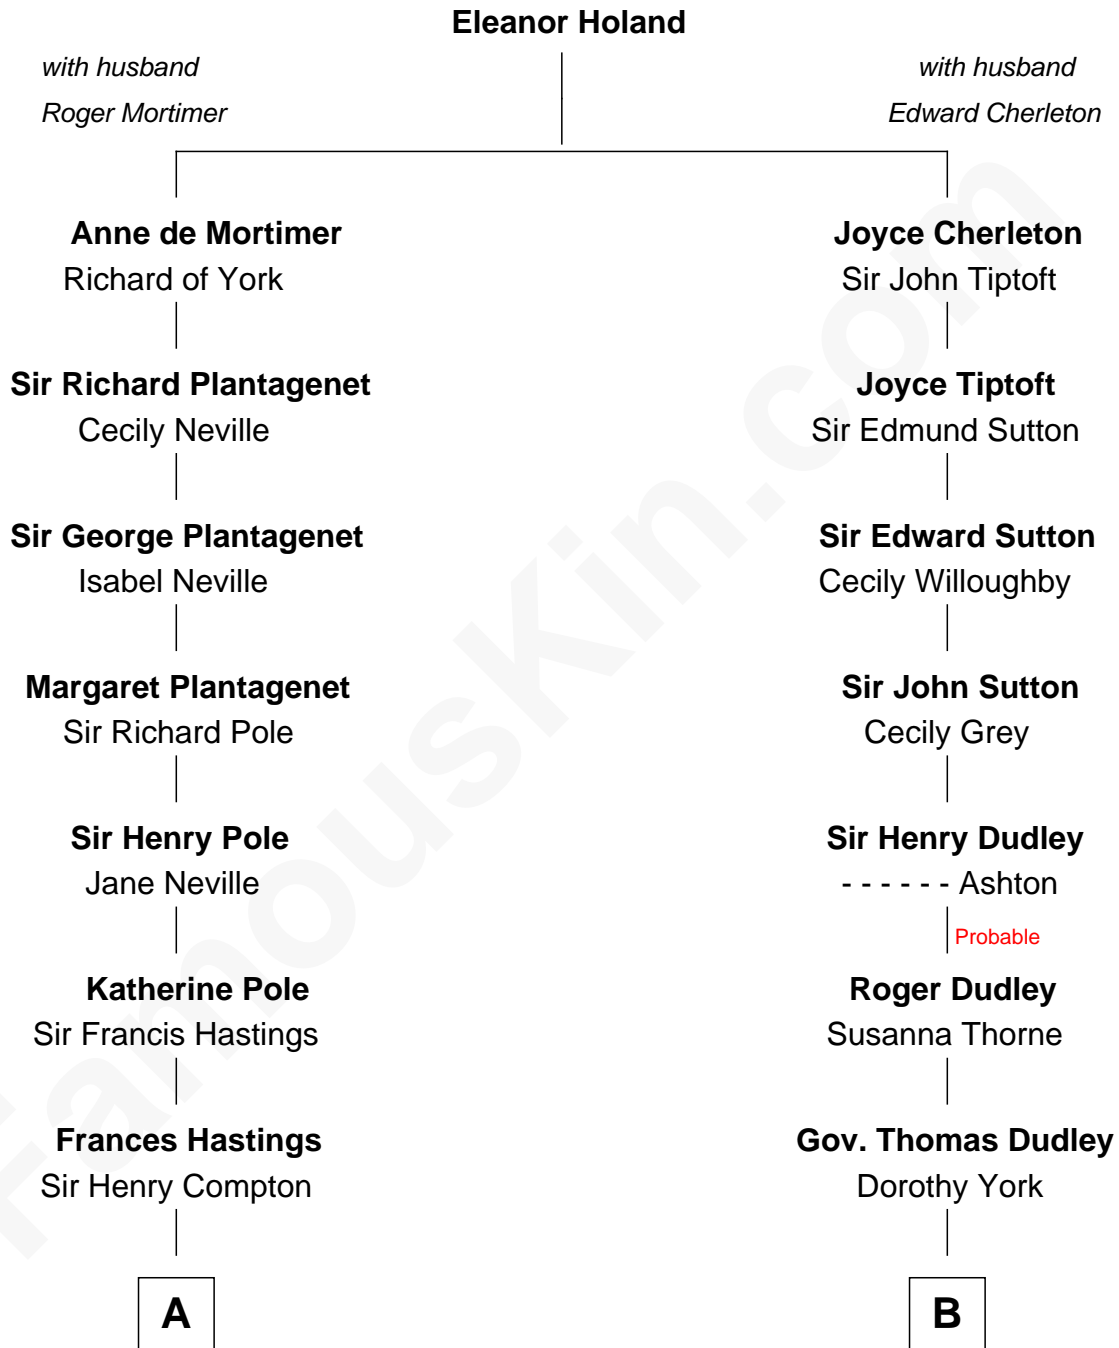

FamousKin.com

Relationship Chart of

Prince Harry

Duke of Sussex

11th cousin 8 times removed of

Bathsheba (Ruggles) Spooner

First woman executed for murder in U.S. by non-British government

C

Edward John Spencer
Frances Ruth Burke Roche

Princess Diana Frances Spencer
Charles III, King of the United Kingdom

Prince Harry
Duke of Sussex

FamousKin.com