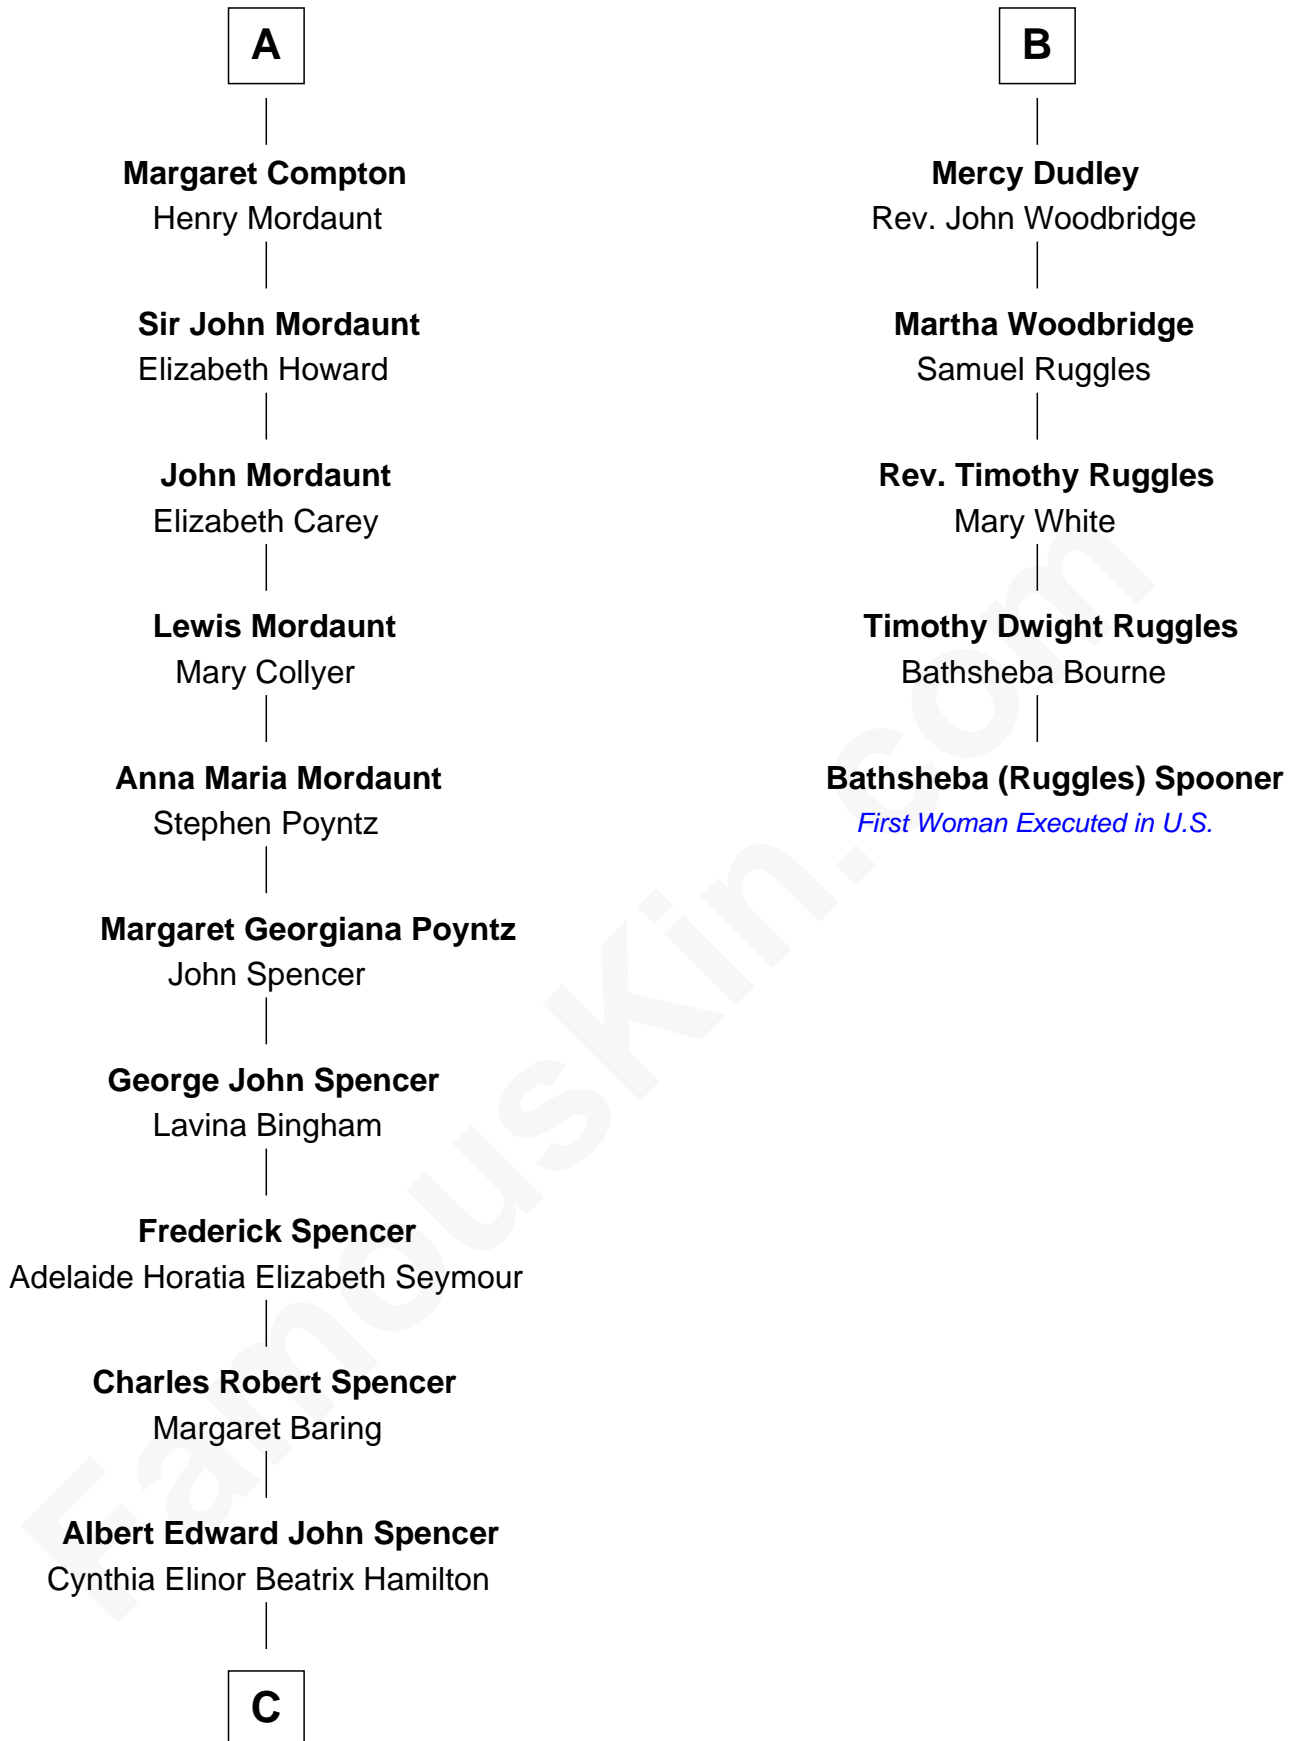

FamousKin.com

Relationship Chart of

Prince Harry

Duke of Sussex

11th cousin 8 times removed of

Bathsheba (Ruggles) Spooner

First woman executed for murder in U.S. by non-British government

C

Edward John Spencer
Frances Ruth Burke Roche

Princess Diana Frances Spencer
Charles III, King of the United Kingdom

Prince Harry
Duke of Sussex

FamousKin.com