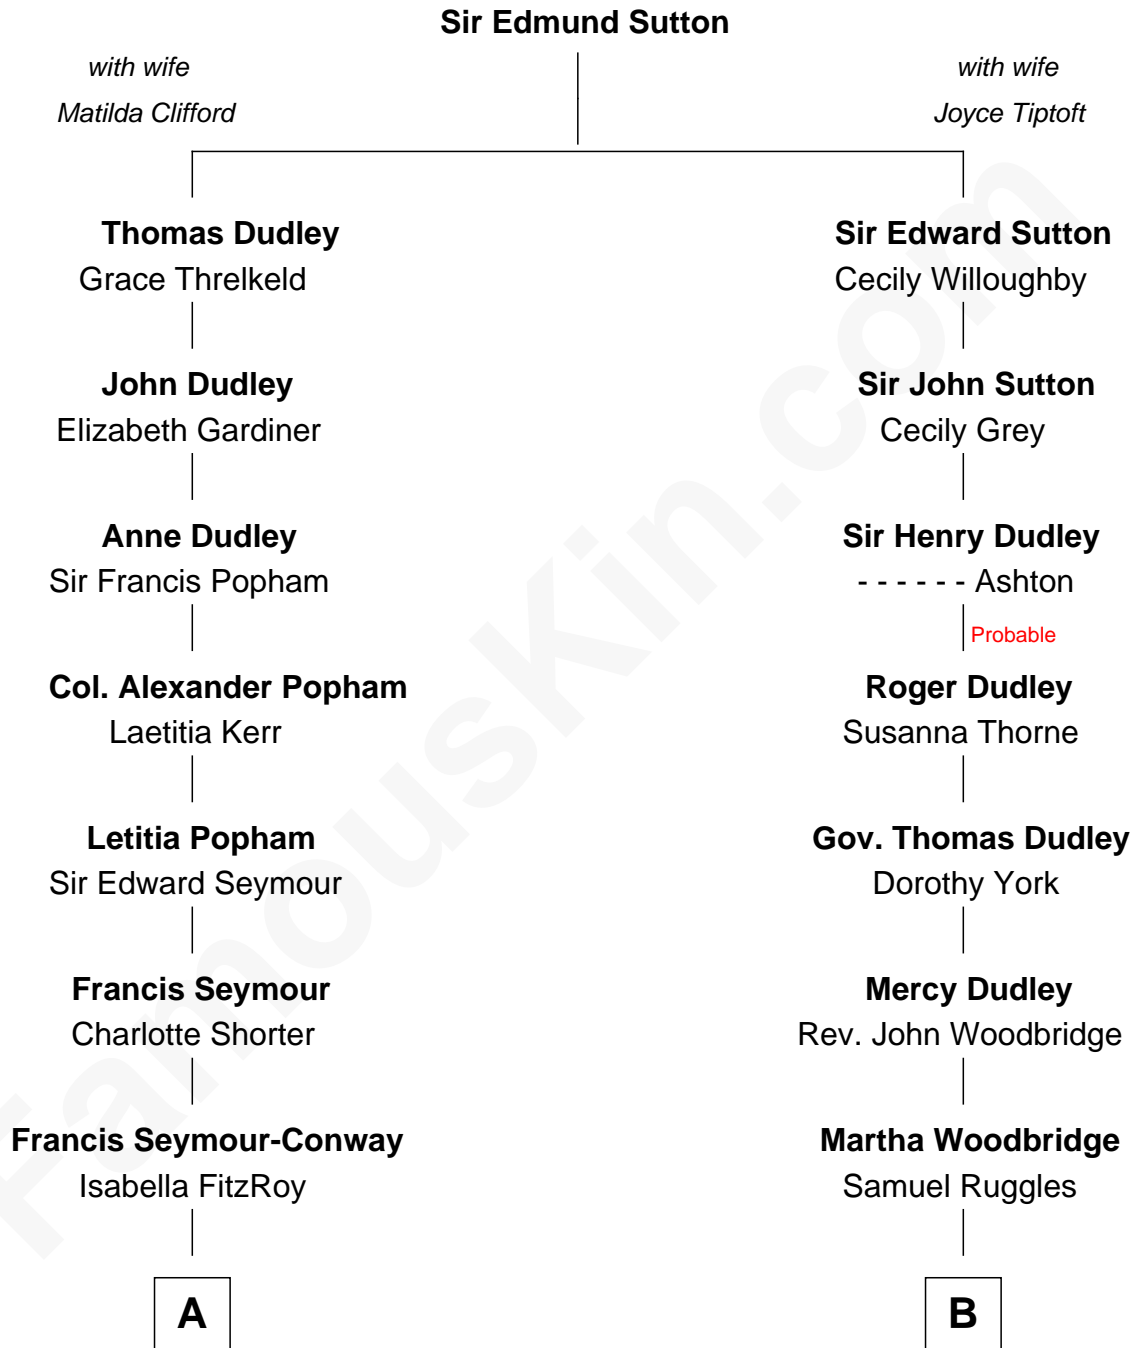

FamousKin.com

Relationship Chart of

Prince Harry

Duke of Sussex

9th cousin 5 times removed of

Bathsheba (Ruggles) Spooner

First woman executed for murder in U.S. by non-British government

A

Hugh Seymour-Conway
Anne Horatia Waldegrave

Sir Horace Beauchamp Seymour
Elizabeth Malet Palk

Adelaide Horatia Elizabeth Seymour
Frederick Spencer

Charles Robert Spencer
Margaret Baring

Albert Edward John Spencer
Cynthia Elinor Beatrix Hamilton

Bathsheba (Ruggles) Spooner
First Woman Executed in U.S.