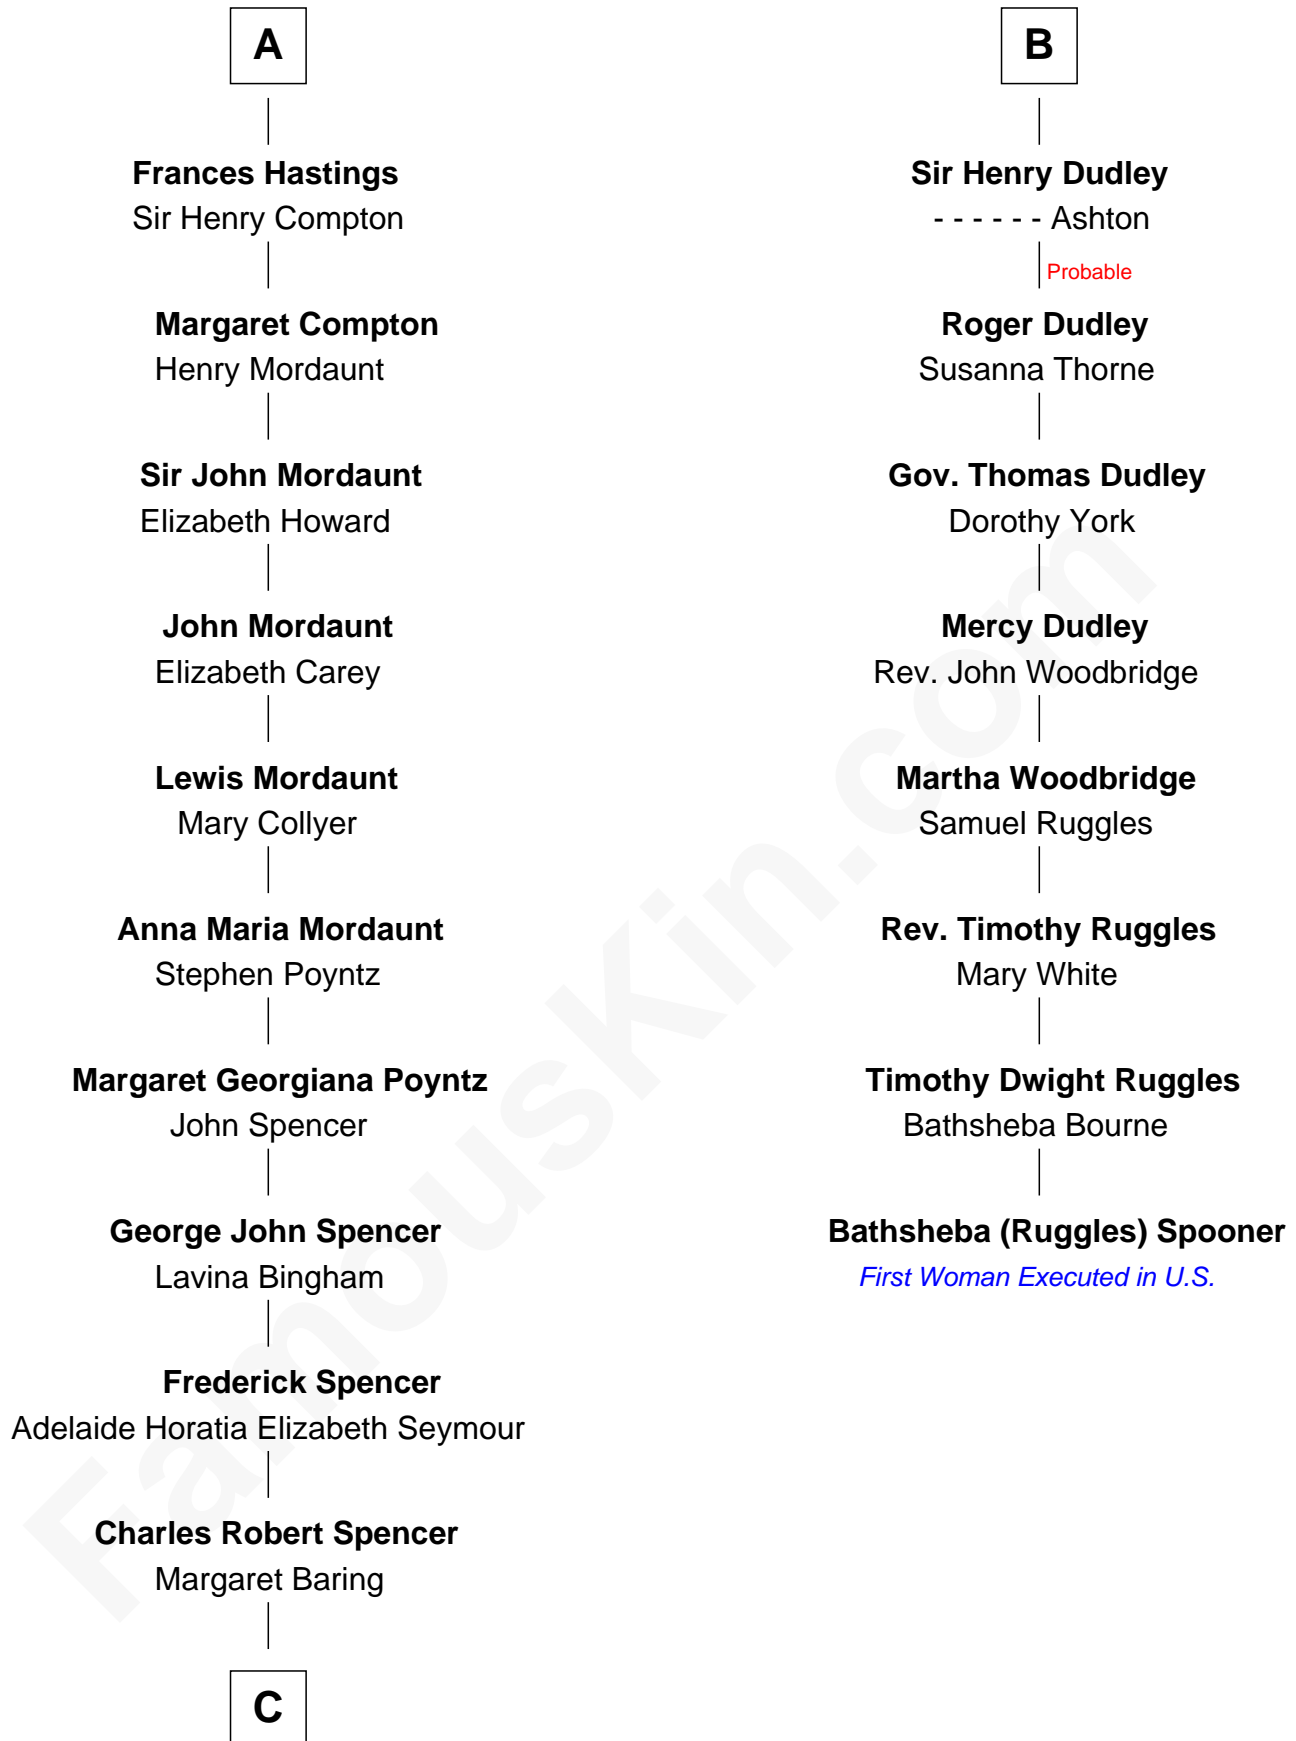

## Relationship Chart of

### Prince Harry

*Duke of Sussex*

14th cousin 6 times removed of

### Bathsheba (Ruggles) Spooner

*First woman executed for murder in U.S. by non-British government*

**C**

—  
**Albert Edward John Spencer**

Cynthia Elinor Beatrix Hamilton

—  
**Edward John Spencer**

Frances Ruth Burke Roche