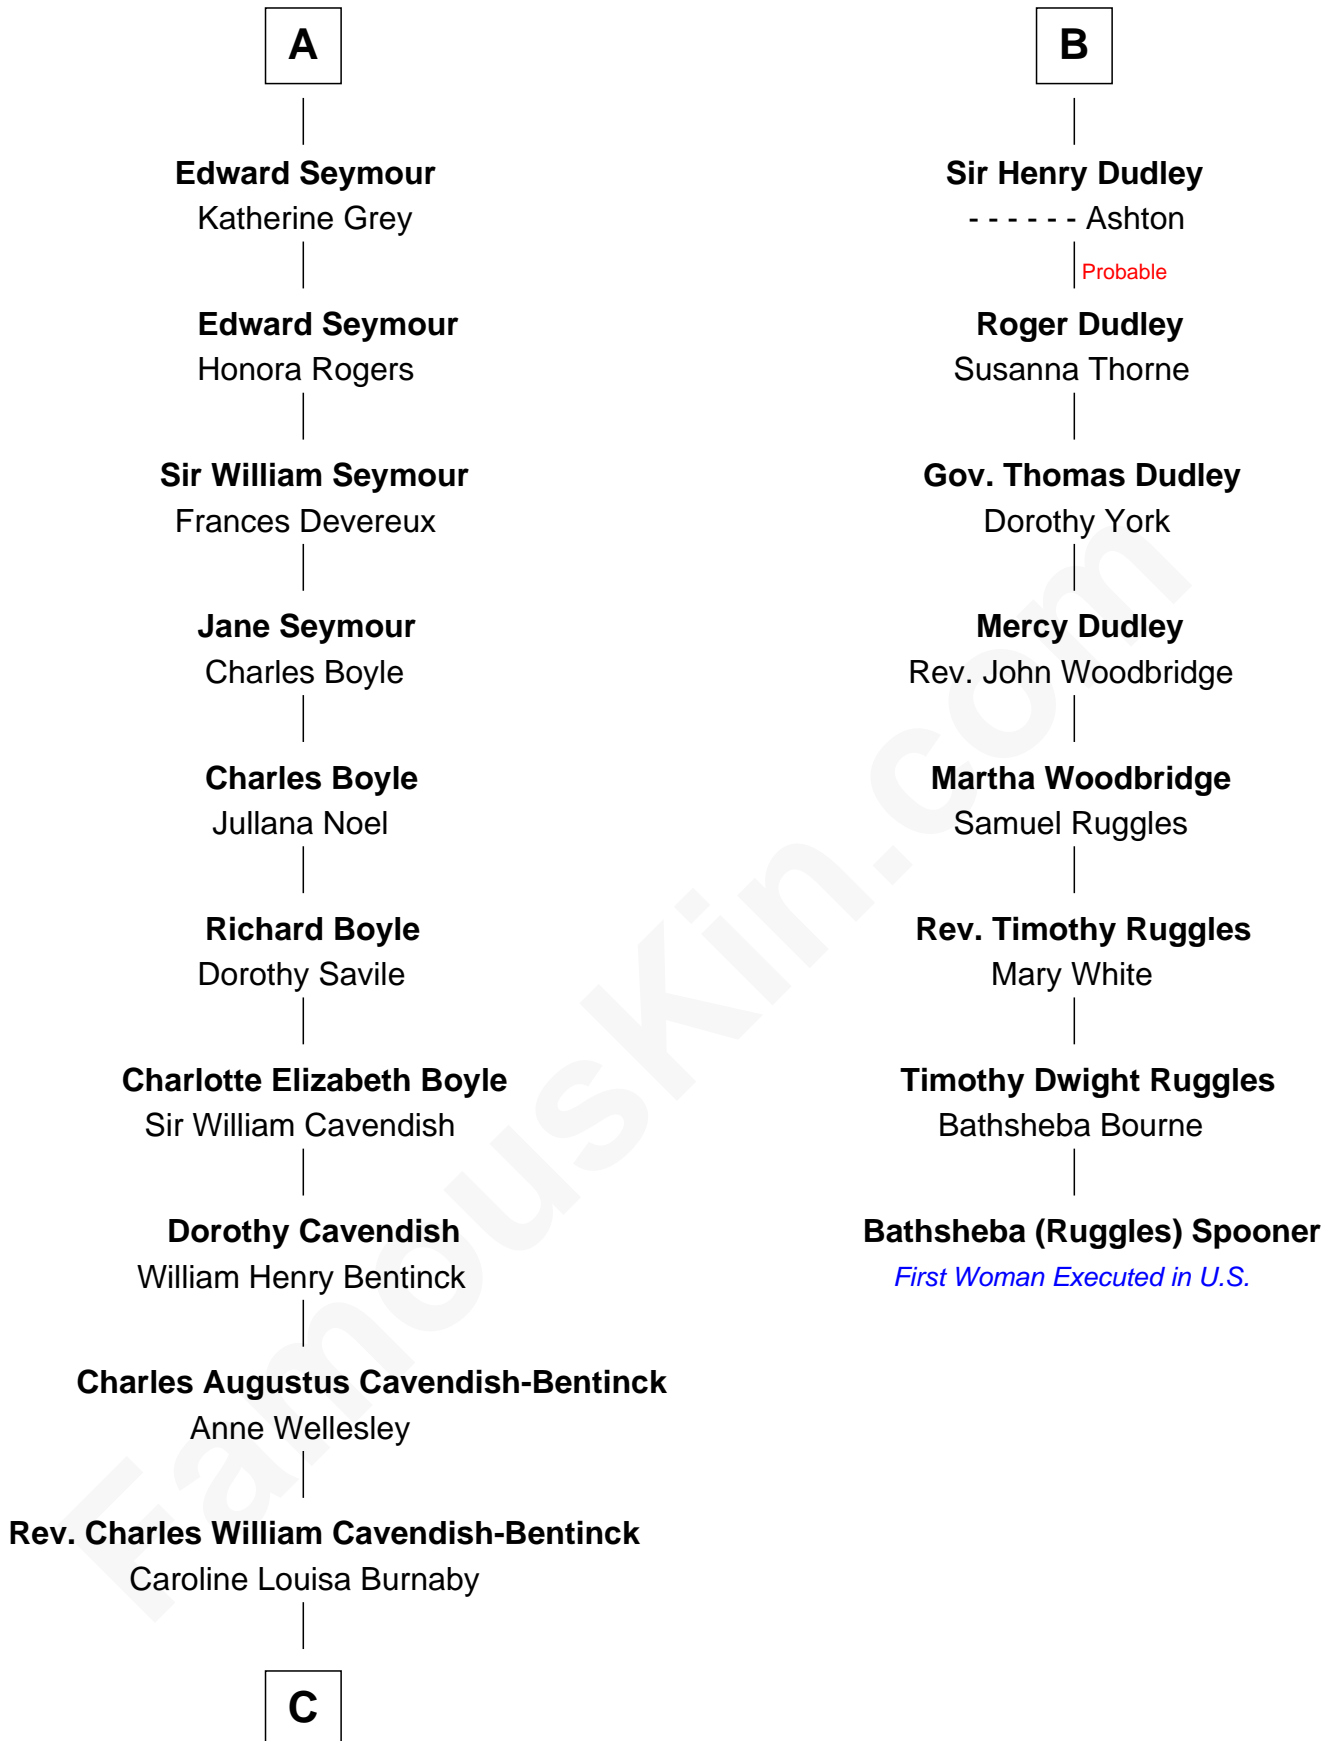

**FamousKin.com**  
**Relationship Chart of**  
**Prince Harry**  
*Duke of Sussex*

14th cousin 7 times removed of

**Bathsheba (Ruggles) Spooner**

*First woman executed for murder in U.S. by non-British government*

**C**

**Cecilia Nina Cavendish-Bentinck**

Claude George Bowes-Lyon

**Elizabeth Bowes-Lyon**

George VI, King of the United Kingdom

**Elizabeth II, Queen of the United Kingdom**

Prince Philip of Edinburgh

**Charles III, King of the United Kingdom**