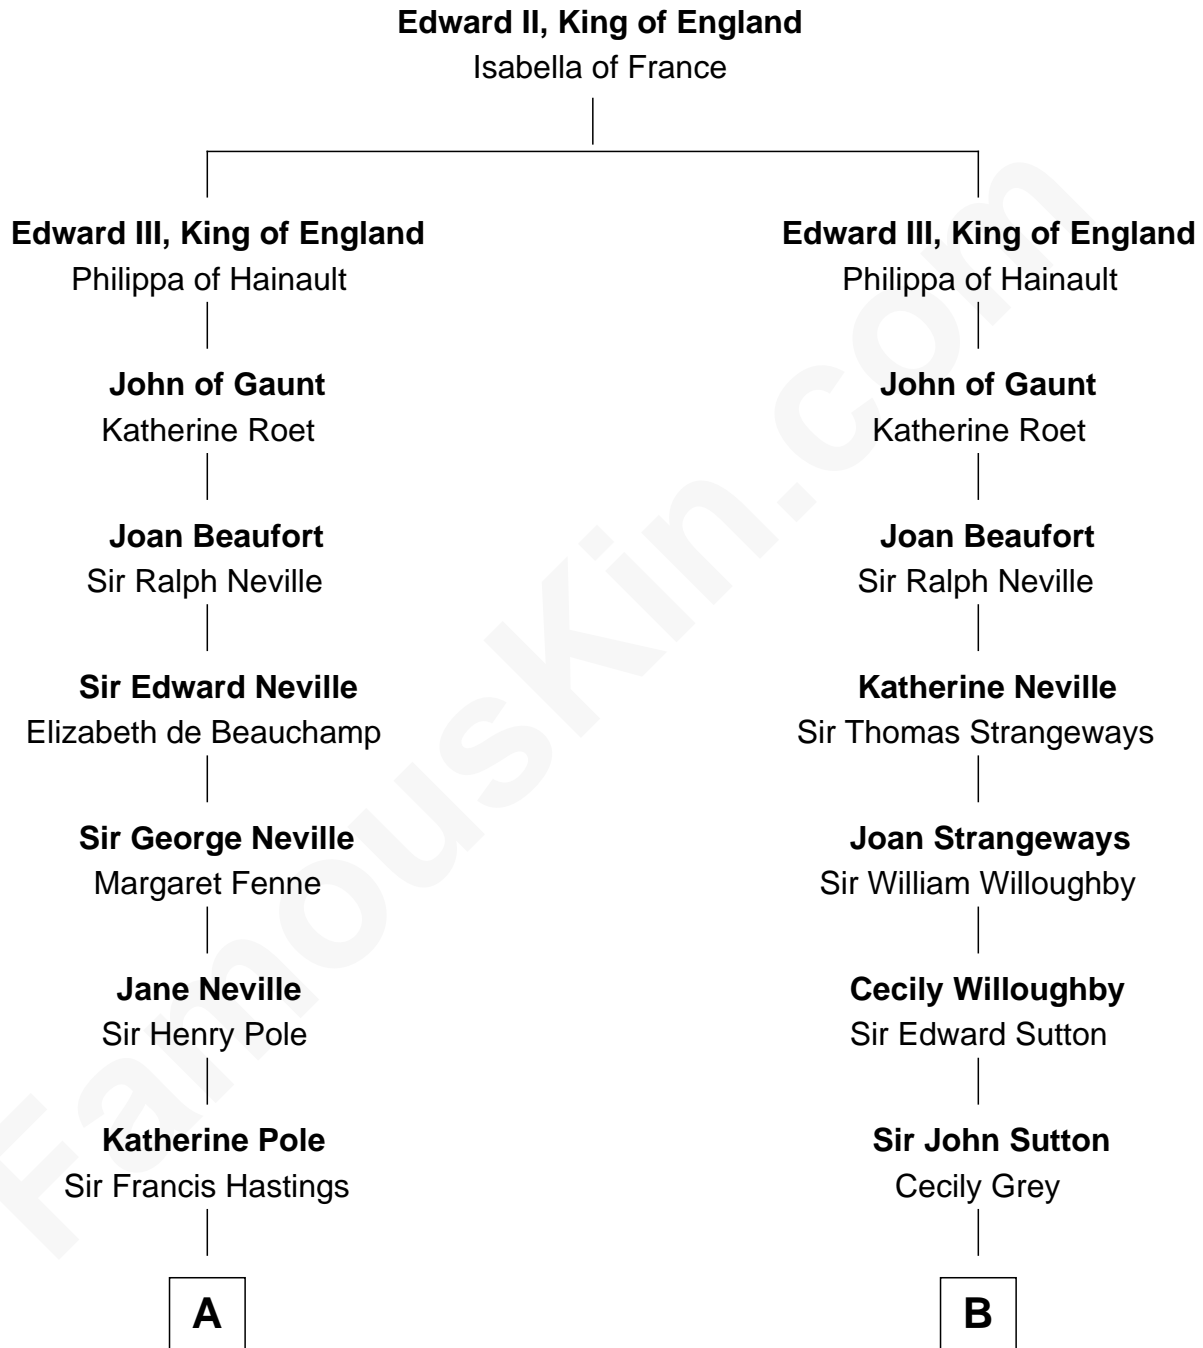

FamousKin.com

Relationship Chart of

Prince Harry

Duke of Sussex

14th cousin 6 times removed of

Bathsheba (Ruggles) Spooner

First woman executed for murder in U.S. by non-British government

C

—
Albert Edward John Spencer

Cynthia Elinor Beatrix Hamilton

—
Edward John Spencer

Frances Ruth Burke Roche

—
Princess Diana Frances Spencer

Charles III, King of the United Kingdom

—
Prince Harry

Duke of Sussex