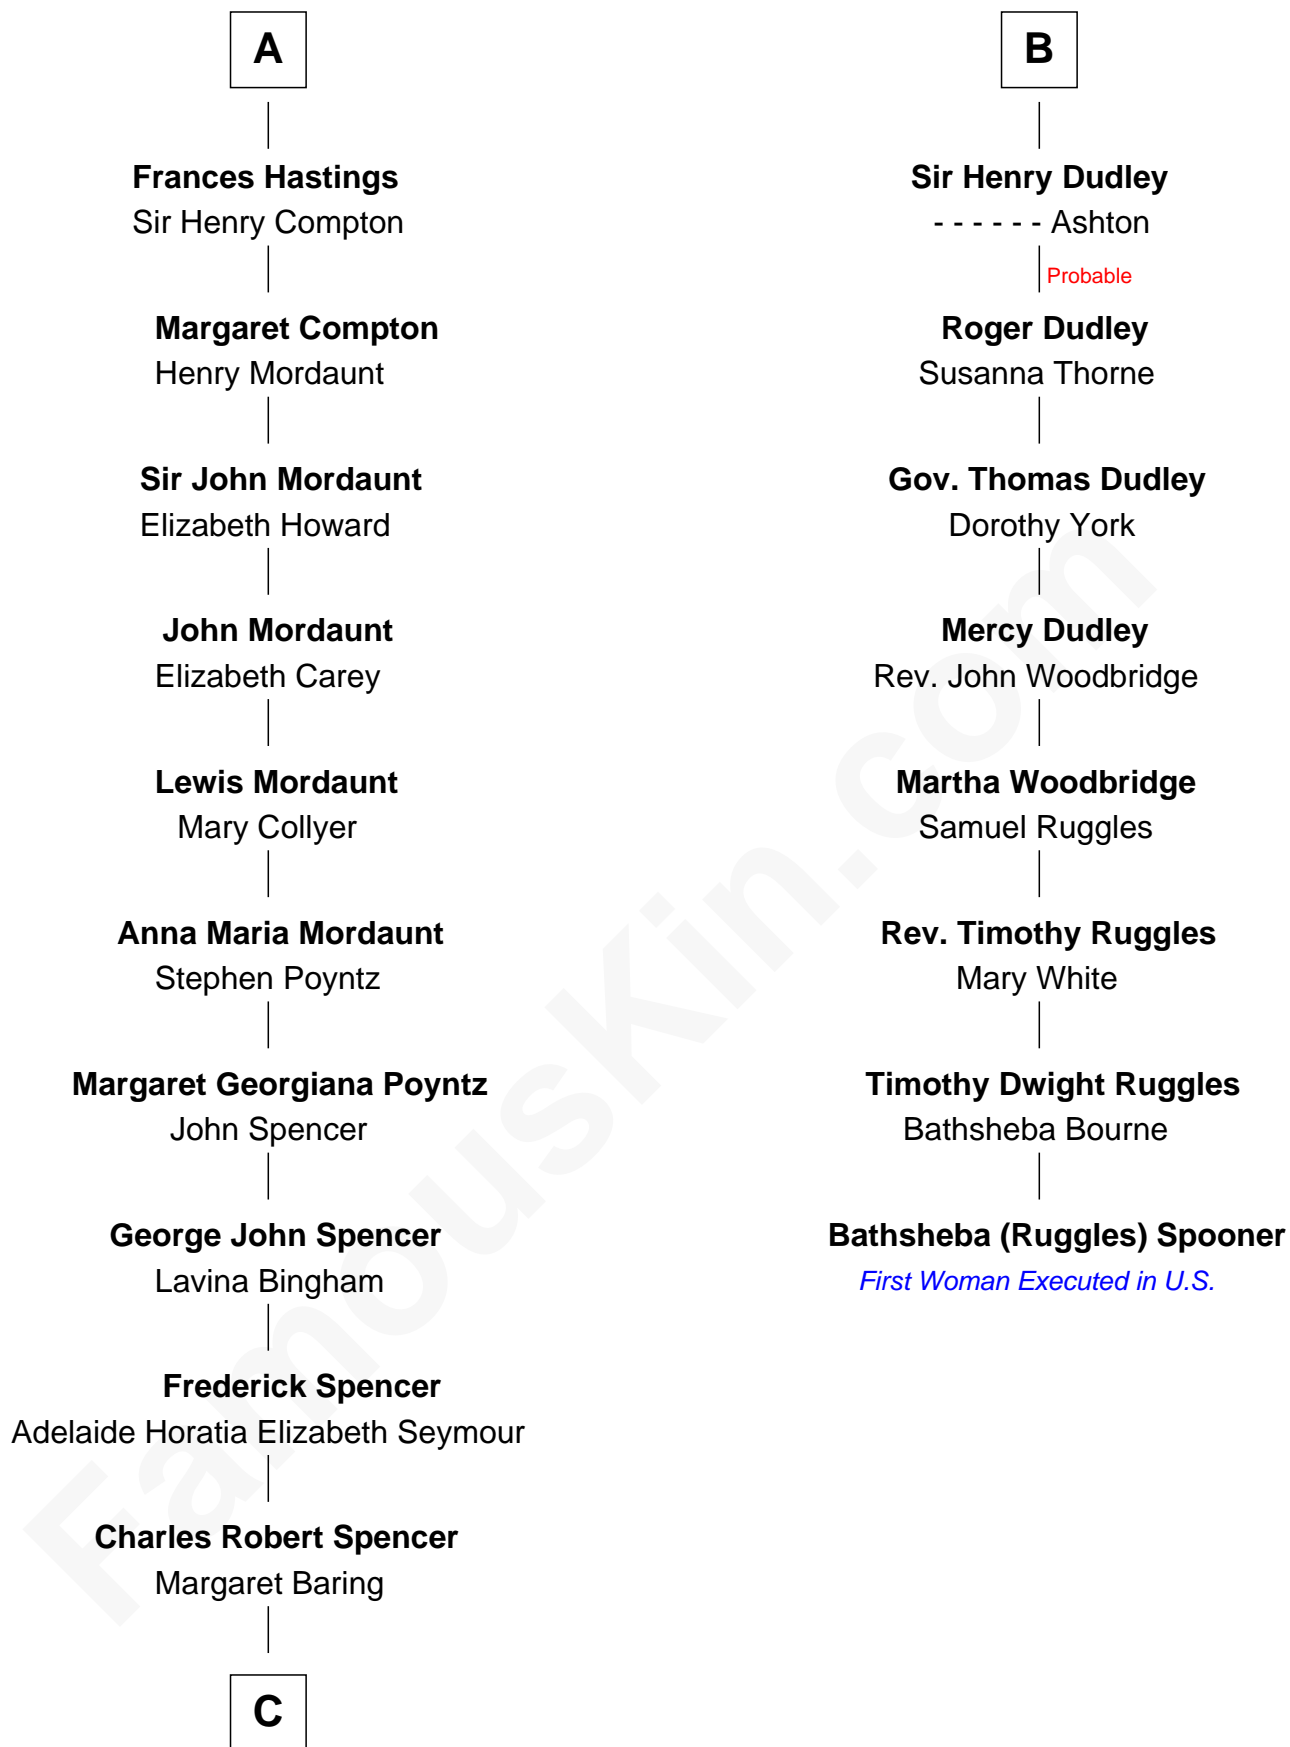

FamousKin.com

Relationship Chart of

Prince Harry

Duke of Sussex

14th cousin 6 times removed of

Bathsheba (Ruggles) Spooner

First woman executed for murder in U.S. by non-British government

C

—
Albert Edward John Spencer

Cynthia Elinor Beatrix Hamilton

—
Edward John Spencer

Frances Ruth Burke Roche

—
Princess Diana Frances Spencer

Charles III, King of the United Kingdom

—
Prince Harry

Duke of Sussex