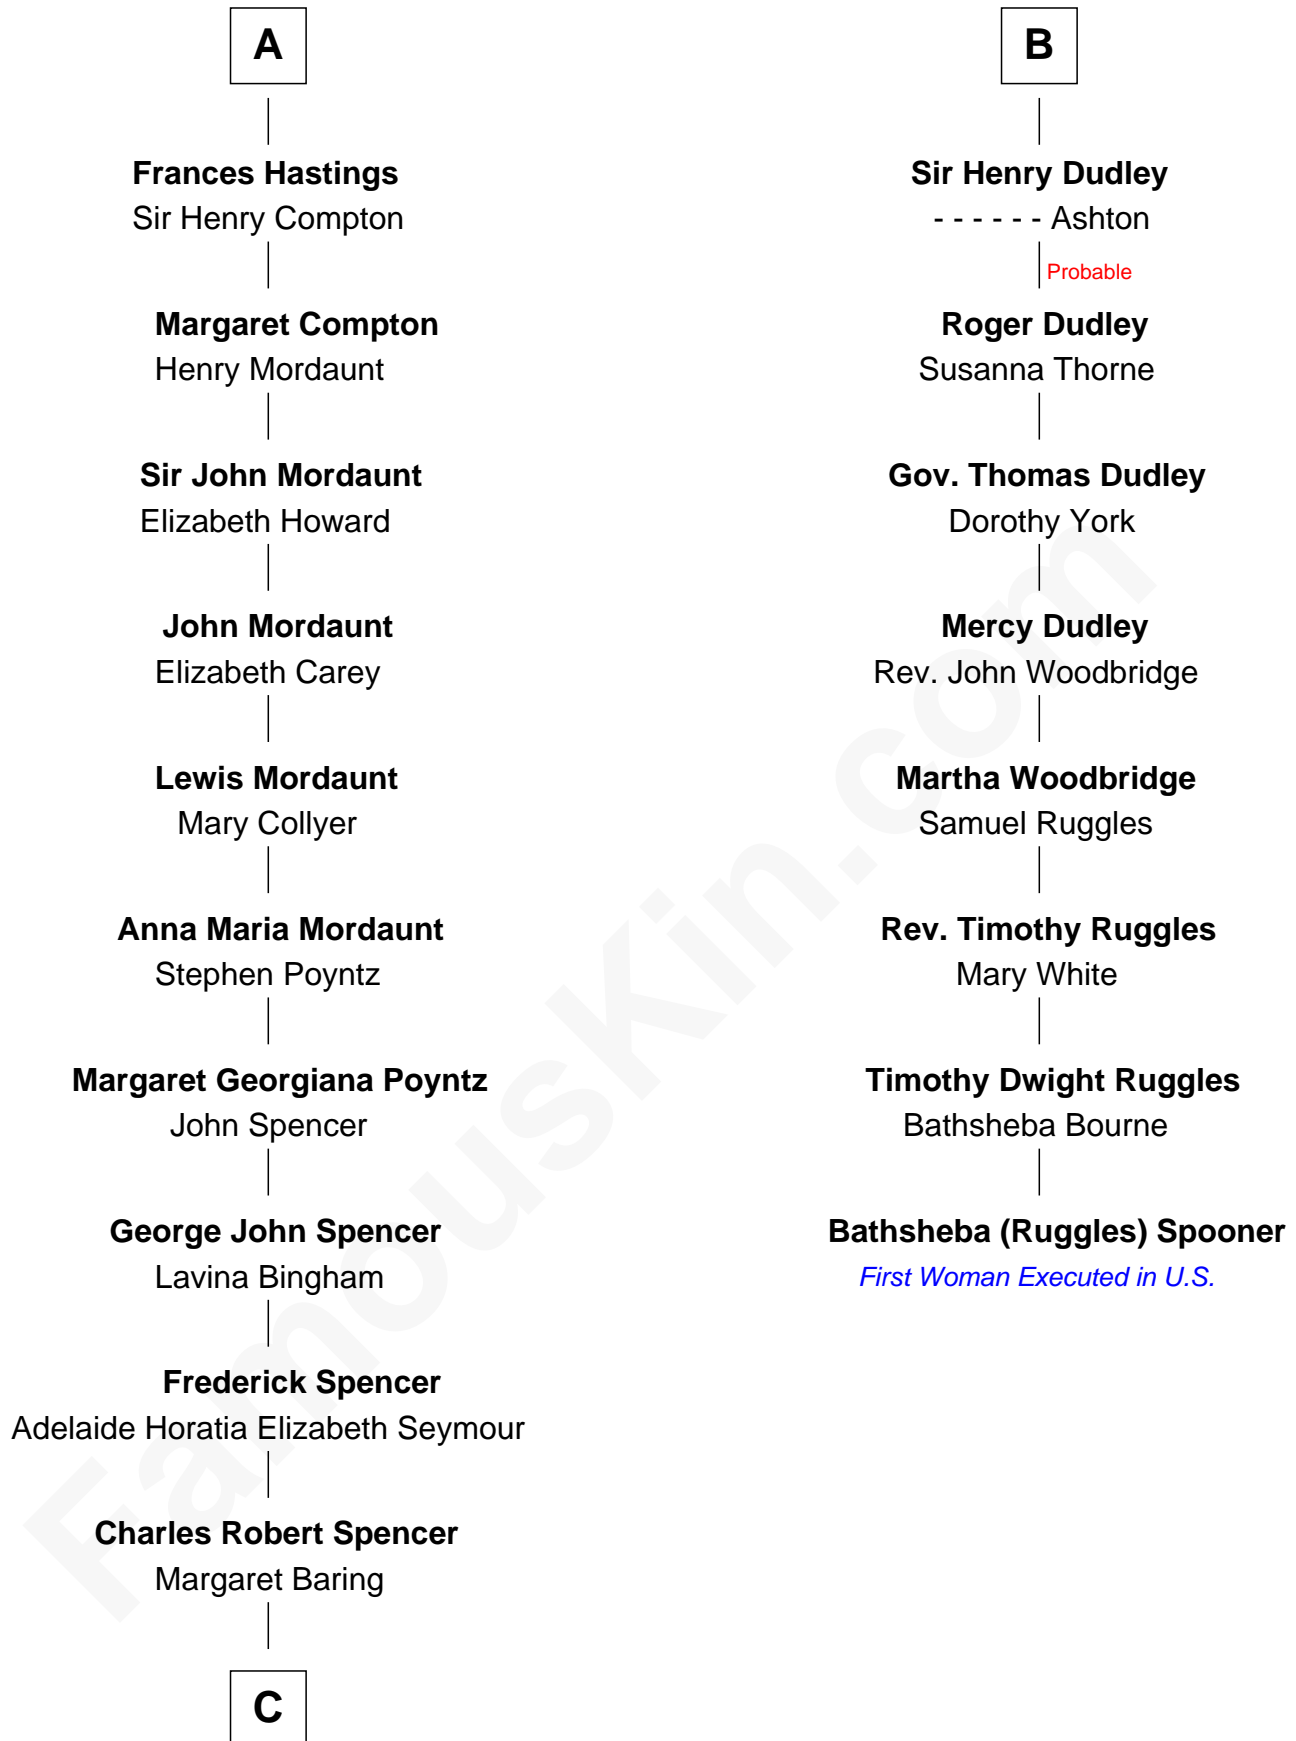

## Relationship Chart of

### Prince Harry

*Duke of Sussex*

14th cousin 6 times removed of

### Bathsheba (Ruggles) Spooner

*First woman executed for murder in U.S. by non-British government*

**C**

**Albert Edward John Spencer**

Cynthia Elinor Beatrix Hamilton

**Edward John Spencer**

Frances Ruth Burke Roche