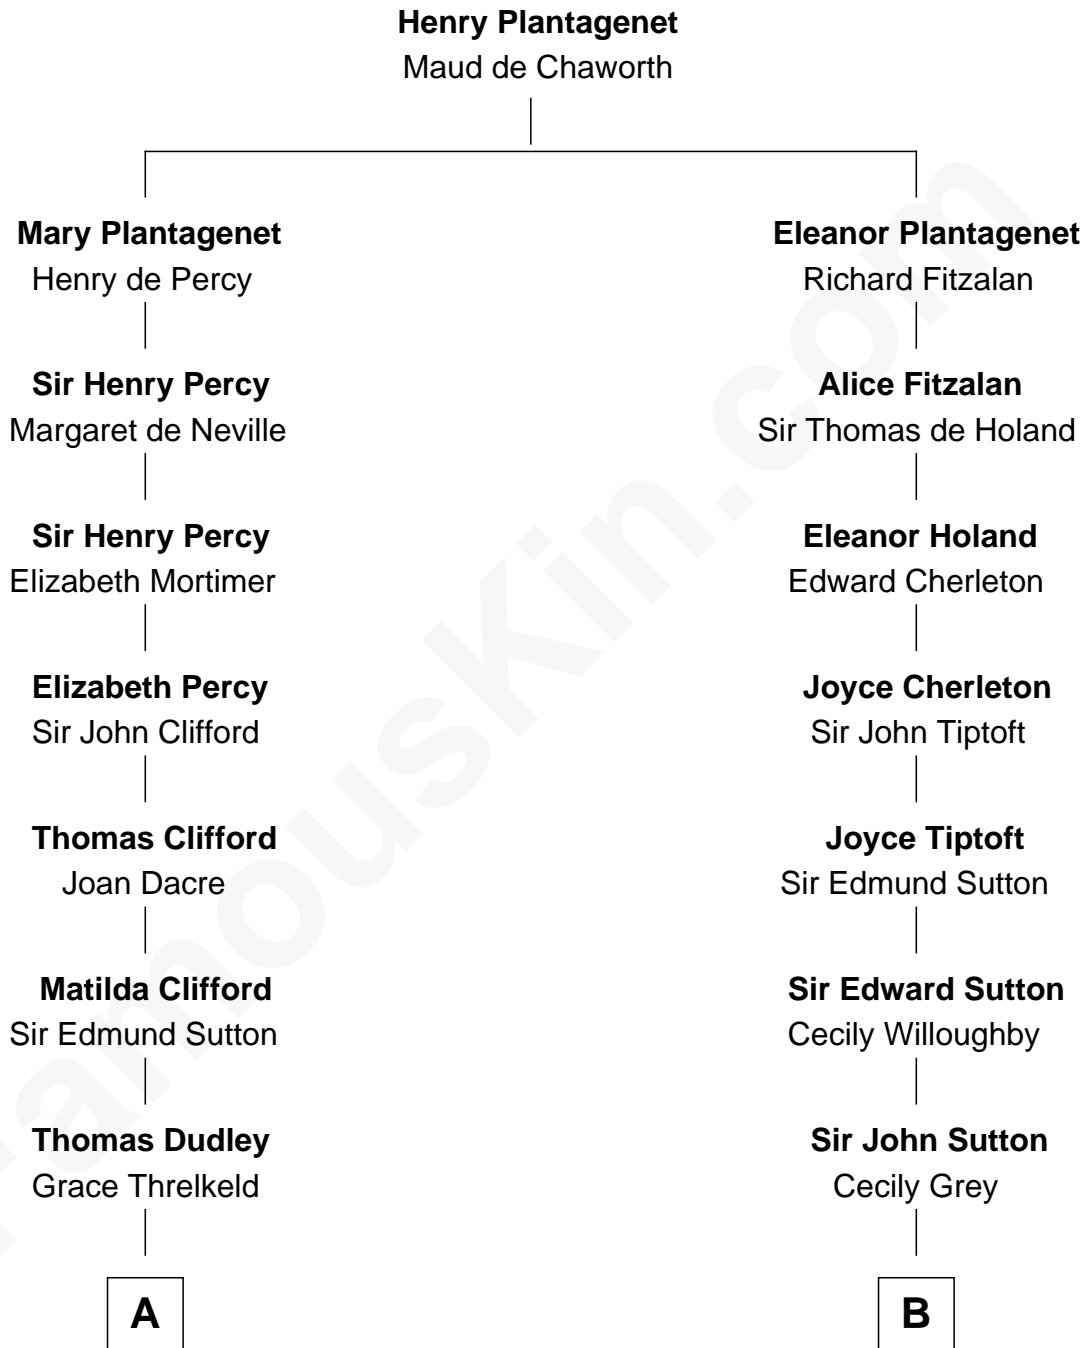

FamousKin.com

Relationship Chart of

Prince Harry

Duke of Sussex

14th cousin 6 times removed of

Bathsheba (Ruggles) Spooner

First woman executed for murder in U.S. by non-British government

C

Albert Edward John Spencer

Cynthia Elinor Beatrix Hamilton

Edward John Spencer

Frances Ruth Burke Roche

Princess Diana Frances Spencer

Charles III, King of the United Kingdom

Prince Harry

Duke of Sussex