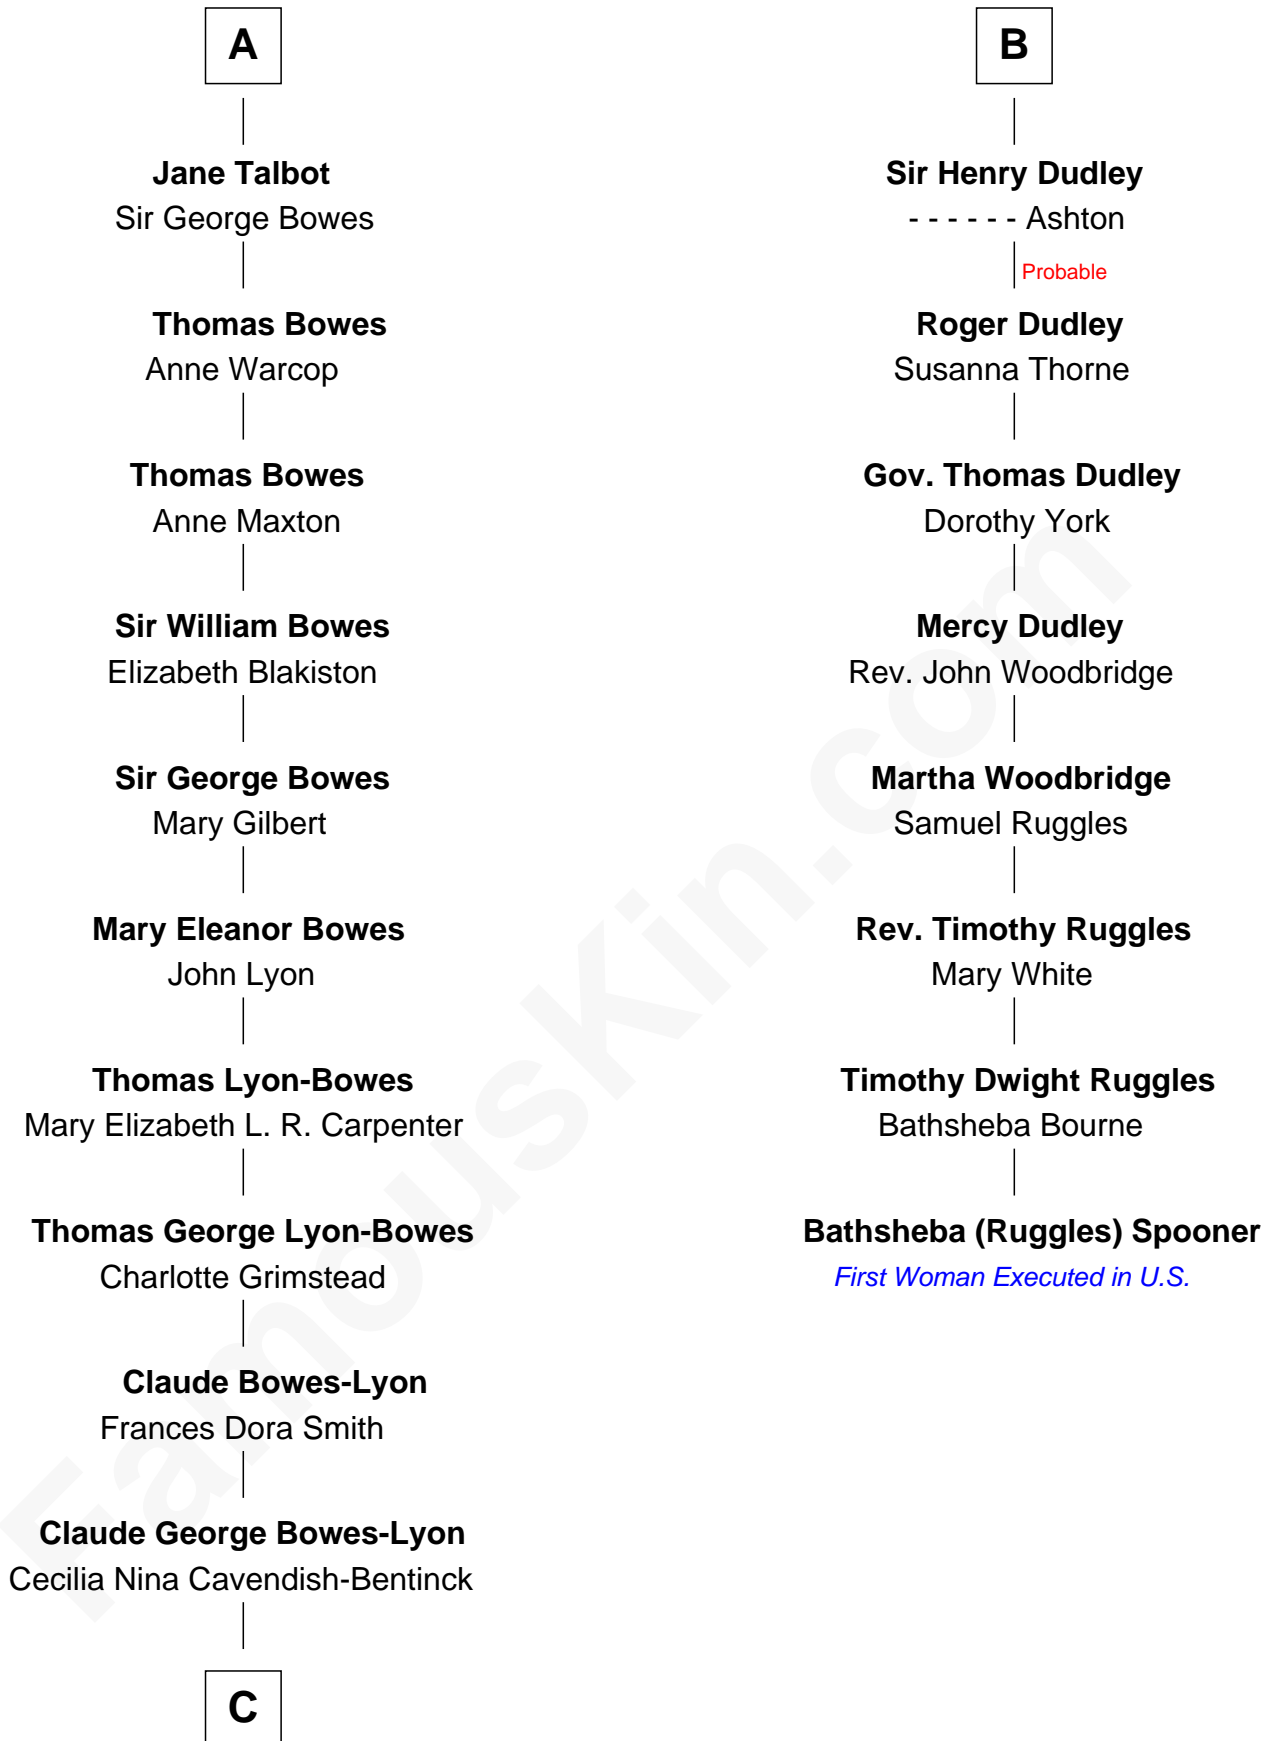

FamousKin.com

Relationship Chart of

Prince Harry

Duke of Sussex

14th cousin 6 times removed of

Bathsheba (Ruggles) Spooner

First woman executed for murder in U.S. by non-British government

C

Elizabeth Bowes-Lyon

George VI, King of the United Kingdom

Elizabeth II, Queen of the United Kingdom

Prince Philip of Edinburgh

Charles III, King of the United Kingdom

Princess Diana Frances Spencer

Prince Harry