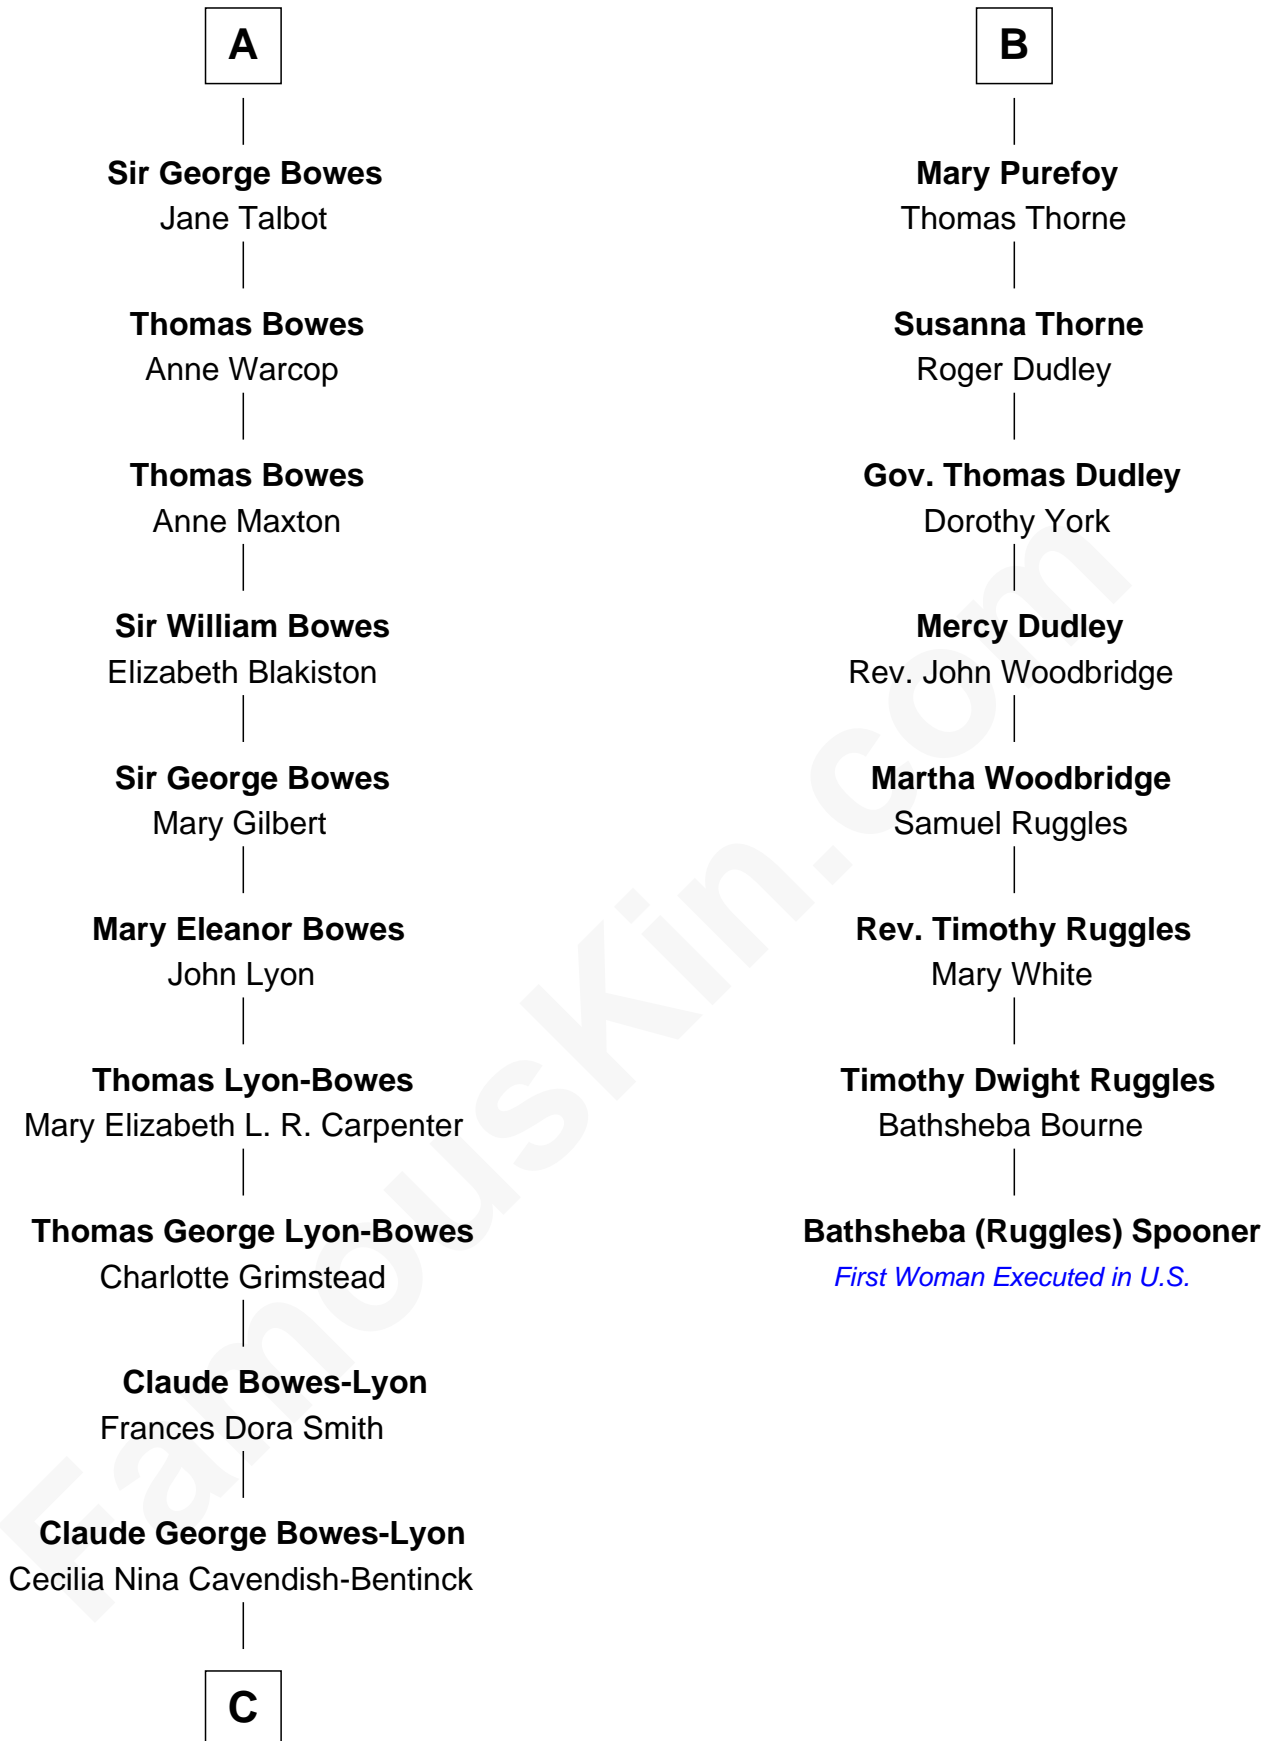

FamousKin.com Relationship Chart of

Prince Harry

Duke of Sussex

14th cousin 6 times removed of

Bathsheba (Ruggles) Spooner

First woman executed for murder in U.S. by non-British government

Sir John Marmion

Maud de Furnival

C

Elizabeth Bowes-Lyon

George VI, King of the United Kingdom

Elizabeth II, Queen of the United Kingdom

Prince Philip of Edinburgh

Charles III, King of the United Kingdom

Princess Diana Frances Spencer

Prince Harry