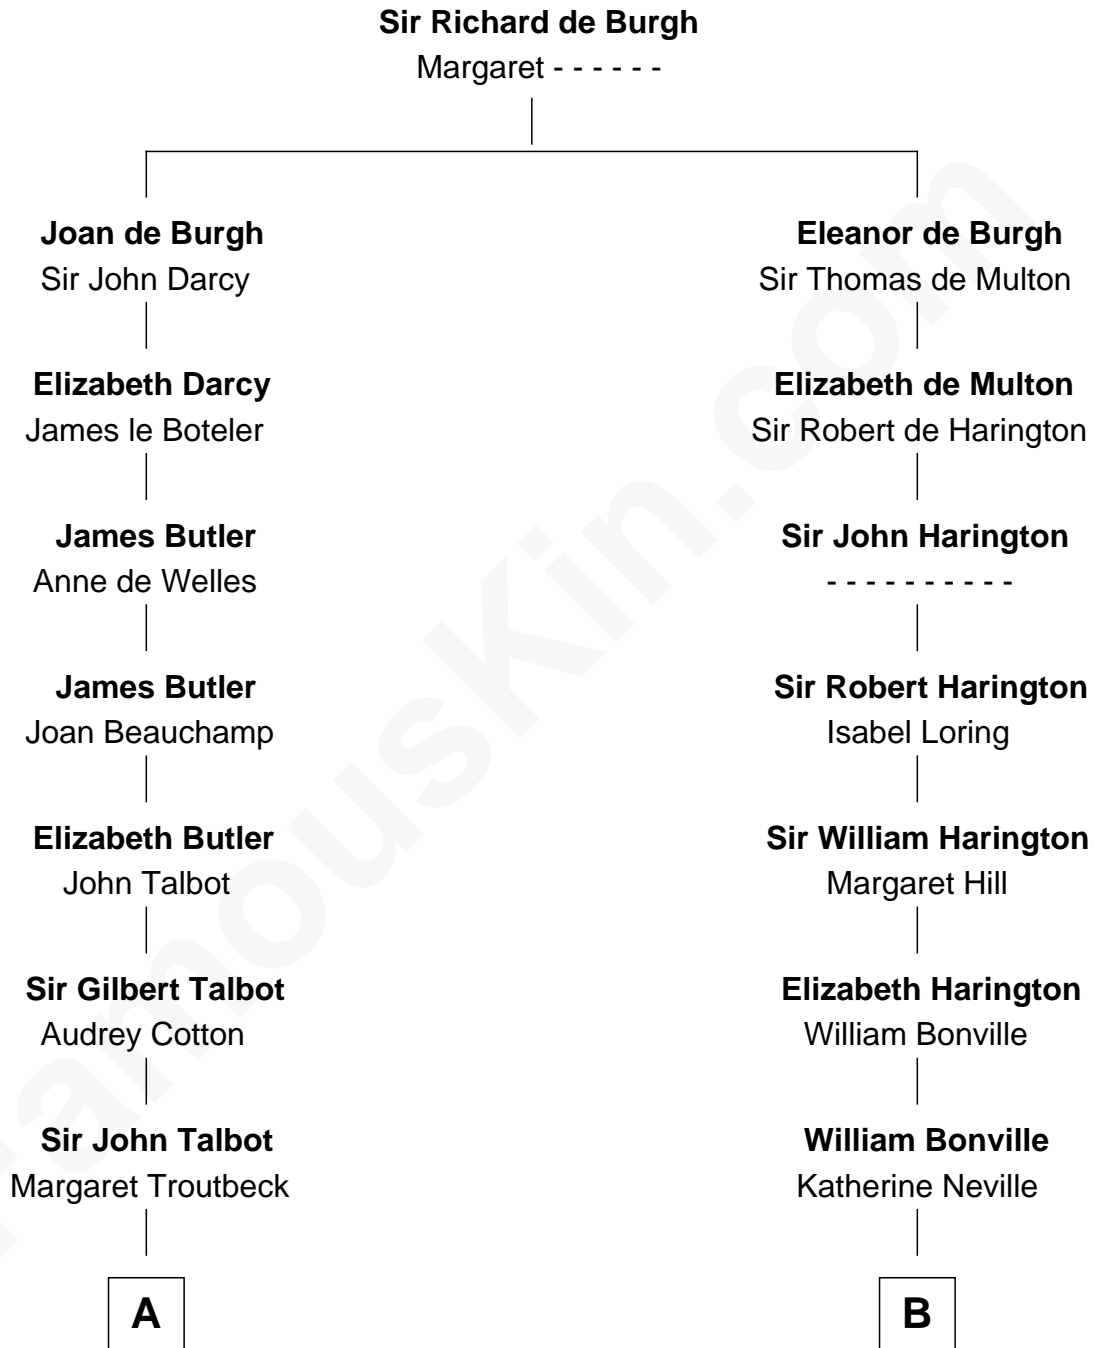

FamousKin.com

Relationship Chart of

Prince Harry

Duke of Sussex

16th cousin 5 times removed of

Bathsheba (Ruggles) Spooner

First woman executed for murder in U.S. by non-British government

C

Claude George Bowes-Lyon
Cecilia Nina Cavendish-Bentinck

Elizabeth Bowes-Lyon
George VI, King of the United Kingdom

Elizabeth II, Queen of the United Kingdom
Prince Philip of Edinburgh

Charles III, King of the United Kingdom
Princess Diana Frances Spencer