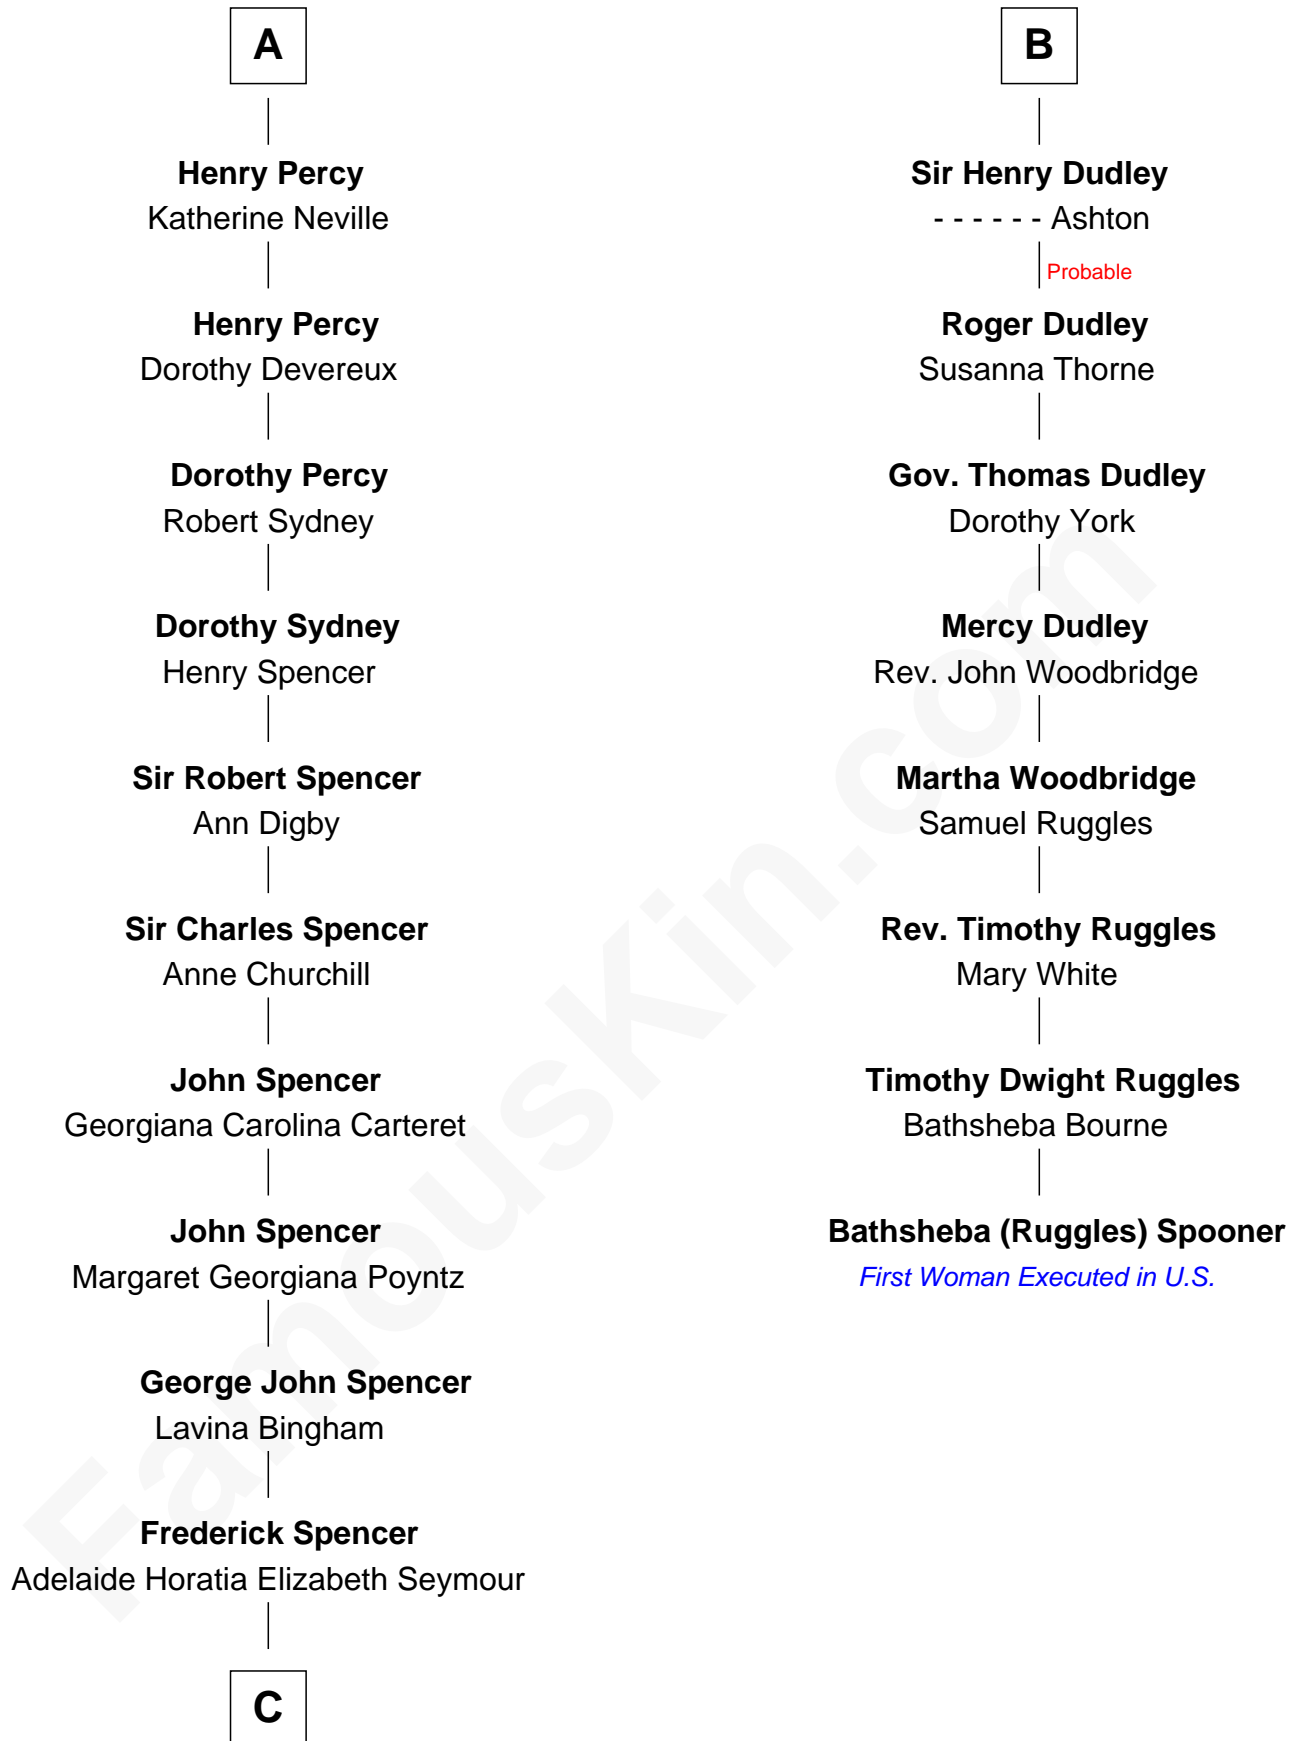

FamousKin.com Relationship Chart of

Prince Harry
Duke of Sussex

14th cousin 7 times removed of

Bathsheba (Ruggles) Spooner

First woman executed for murder in U.S. by non-British government

C

—
Charles Robert Spencer

Margaret Baring

—
Albert Edward John Spencer

Cynthia Elinor Beatrix Hamilton

—
Edward John Spencer

Frances Ruth Burke Roche

—
Princess Diana Frances Spencer

Charles III, King of the United Kingdom

—
Prince Harry