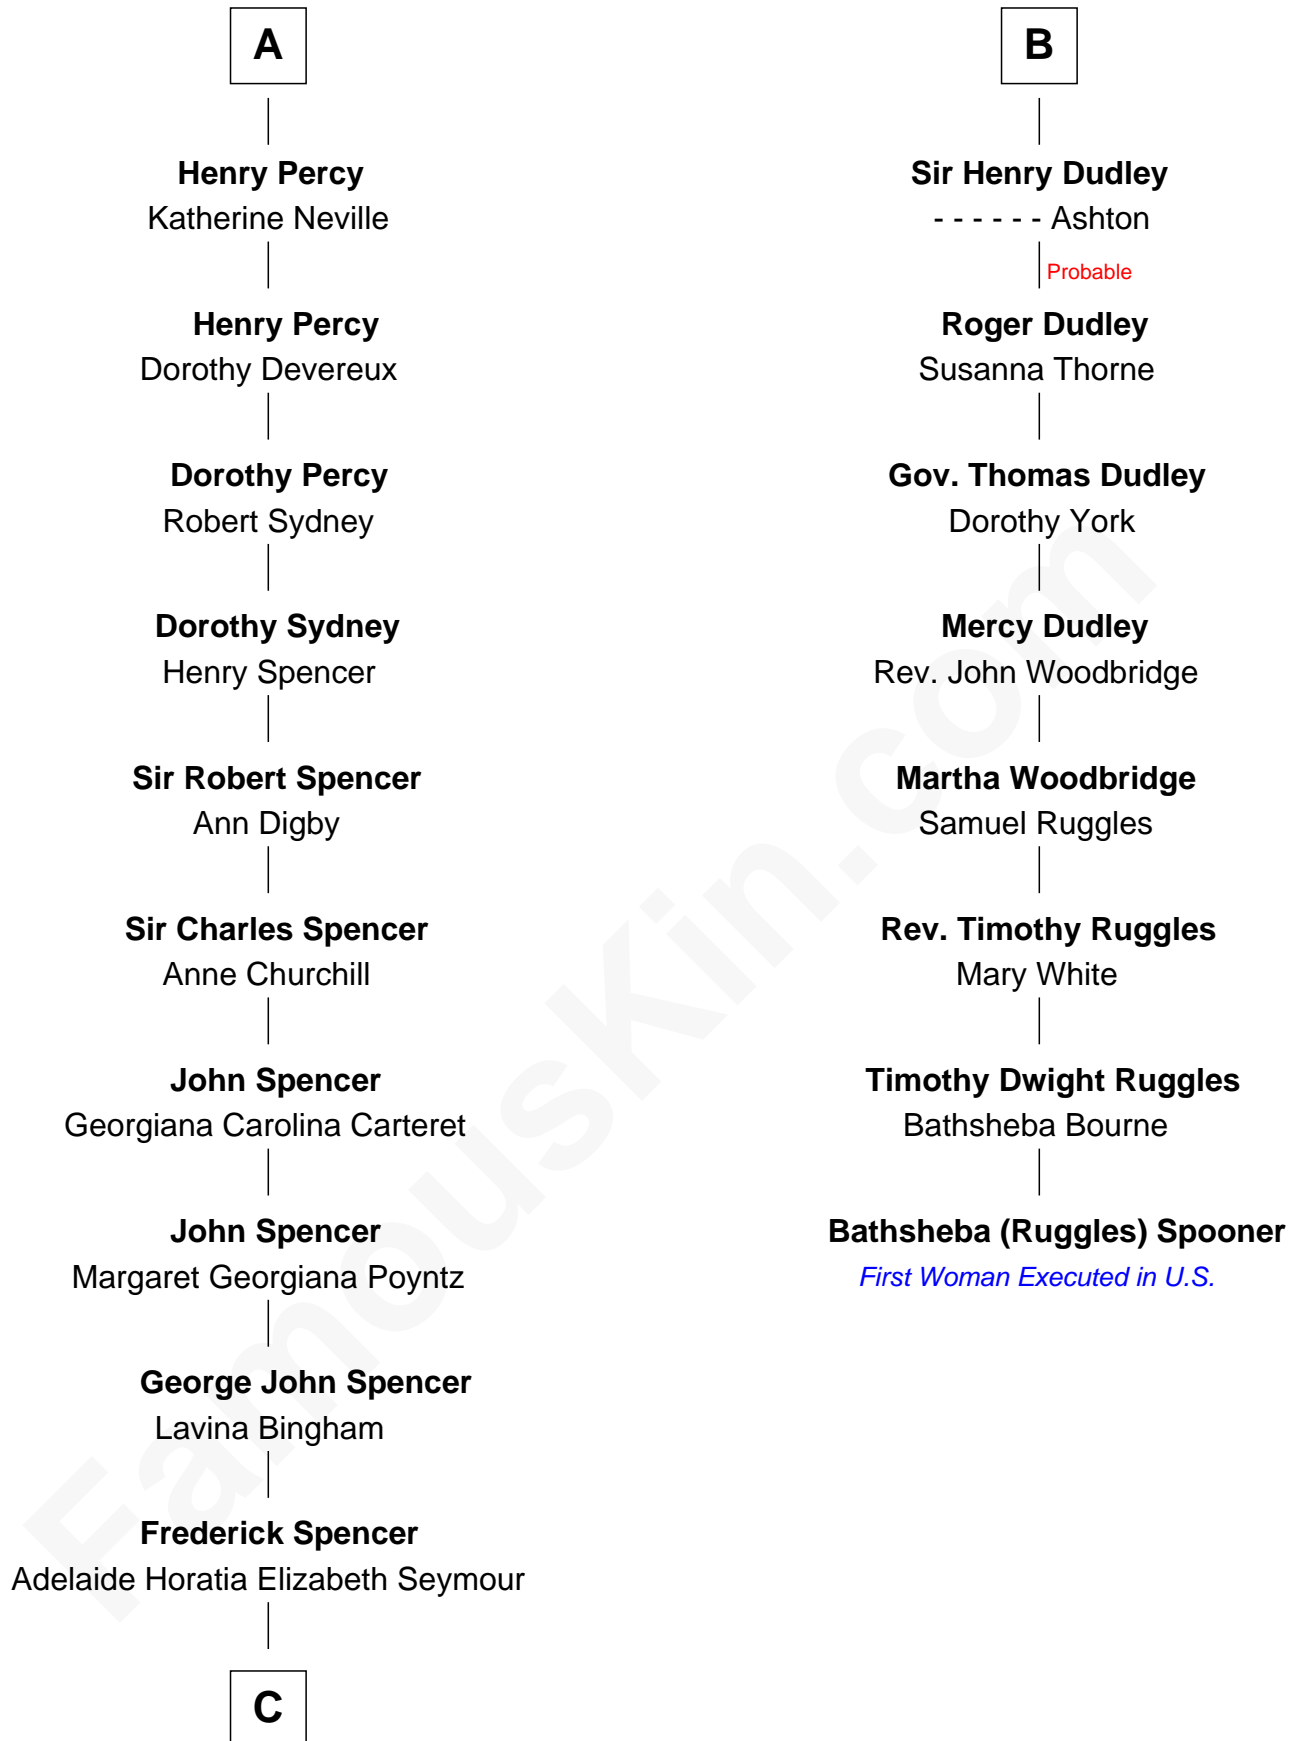

FamousKin.com

Relationship Chart of

Prince Harry

Duke of Sussex

14th cousin 7 times removed of

Bathsheba (Ruggles) Spooner

First woman executed for murder in U.S. by non-British government

C

—
Charles Robert Spencer

Margaret Baring

—
Albert Edward John Spencer

Cynthia Elinor Beatrix Hamilton

—
Edward John Spencer

Frances Ruth Burke Roche

—
Princess Diana Frances Spencer

Charles III, King of the United Kingdom