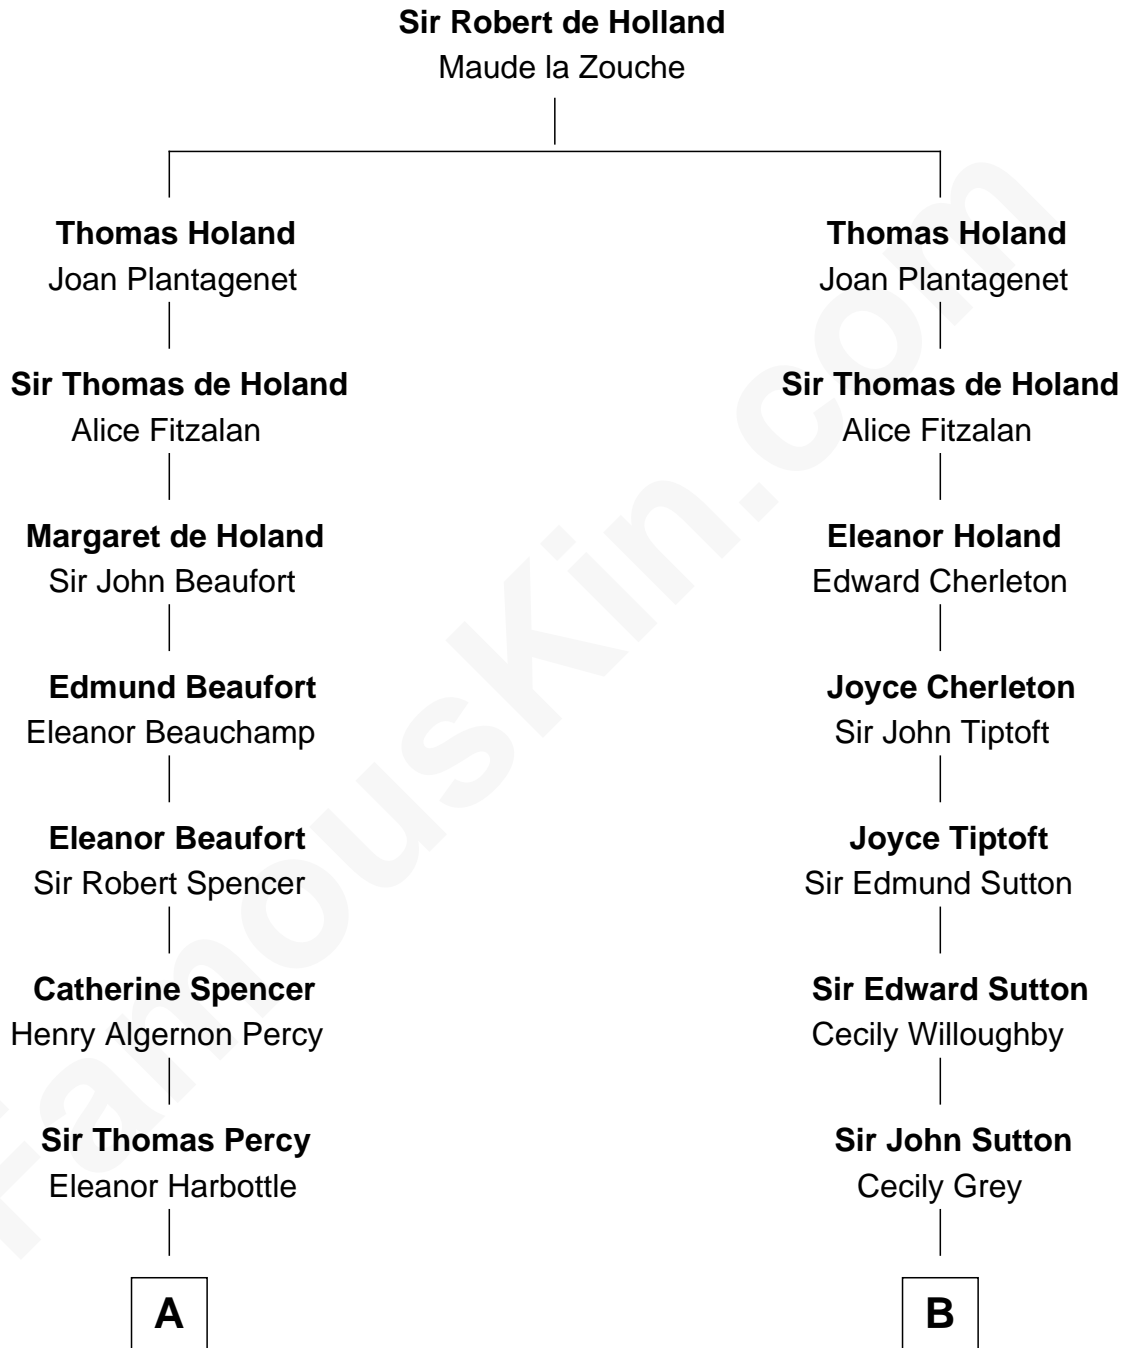

FamousKin.com

Relationship Chart of

Prince Harry

Duke of Sussex

14th cousin 7 times removed of

Bathsheba (Ruggles) Spooner

First woman executed for murder in U.S. by non-British government

C

—
Charles Robert Spencer

Margaret Baring

—
Albert Edward John Spencer

Cynthia Elinor Beatrix Hamilton

—
Edward John Spencer

Frances Ruth Burke Roche

—
Princess Diana Frances Spencer

Charles III, King of the United Kingdom