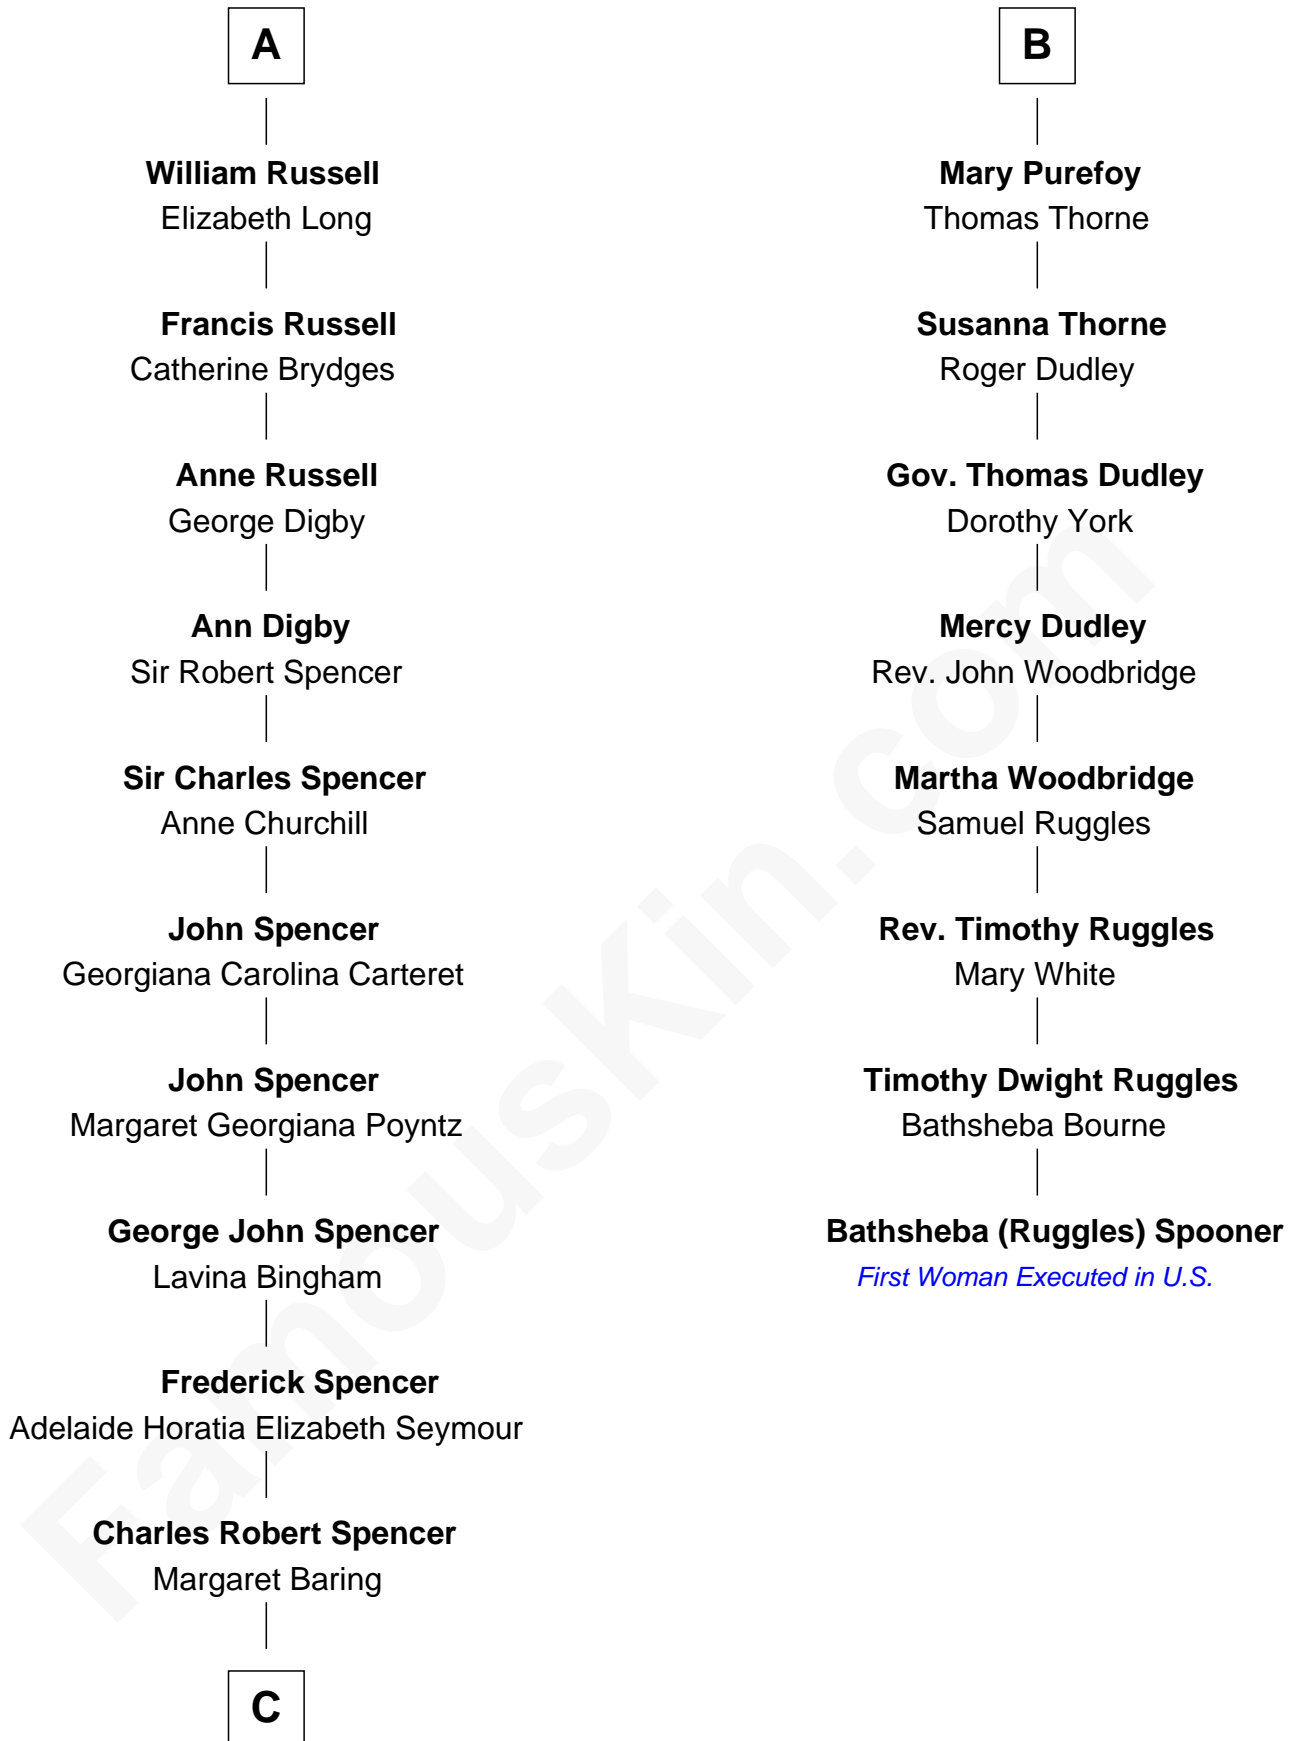

FamousKin.com
Relationship Chart of
Prince Harry
Duke of Sussex

14th cousin 6 times removed of

Bathsheba (Ruggles) Spooner

First woman executed for murder in U.S. by non-British government

Sir John Howard

Alice de Bois

C

—
Albert Edward John Spencer

Cynthia Elinor Beatrix Hamilton

—
Edward John Spencer

Frances Ruth Burke Roche

—
Princess Diana Frances Spencer

Charles III, King of the United Kingdom