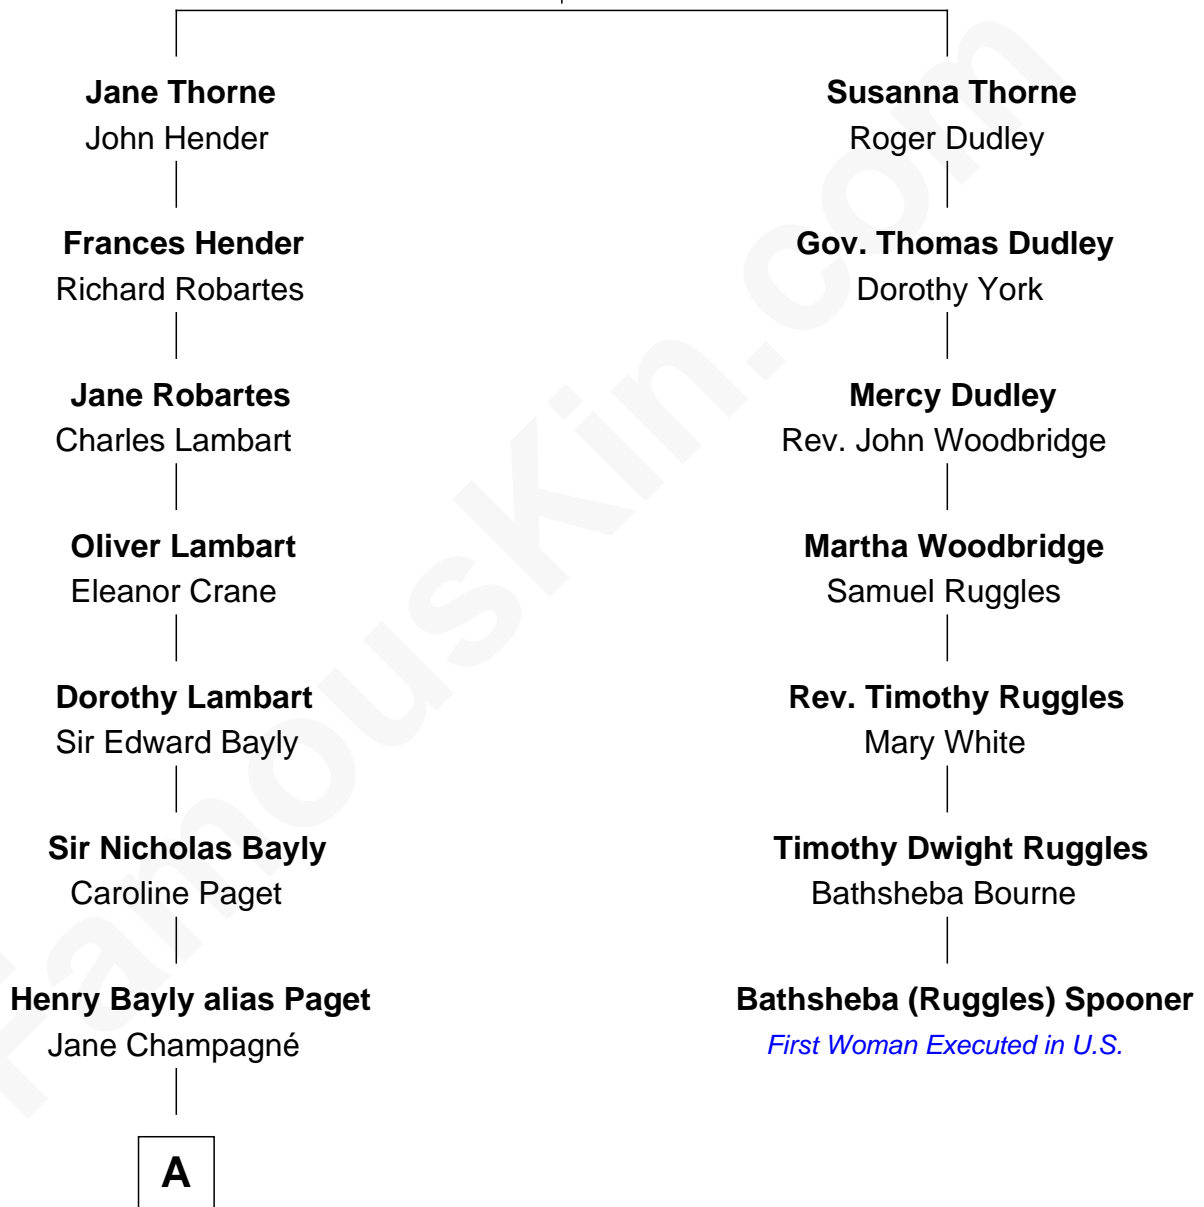

# FamousKin.com Relationship Chart of

**Prince Harry**  
*Duke of Sussex*

6th cousin 8 times removed of

**Bathsheba (Ruggles) Spooner**

*First woman executed for murder in U.S. by non-British government*

**Thomas Thorne**  
Mary Purefoy

**A**

Henry William Paget

Lady Caroline Elizabeth Villiers

Lady Caroline Paget

Charles Gordon-Lennox

Cecilia Catherine Gordon-Lennox

Charles George Bingham

Rosalind Cecilia Caroline Bingham

James Albert Edward Hamilton

Cynthia Elinor Beatrix Hamilton

Albert Edward John Spencer

Edward John Spencer

Frances Ruth Burke Roche

Princess Diana Frances Spencer

Charles III, King of the United Kingdom

Prince Harry