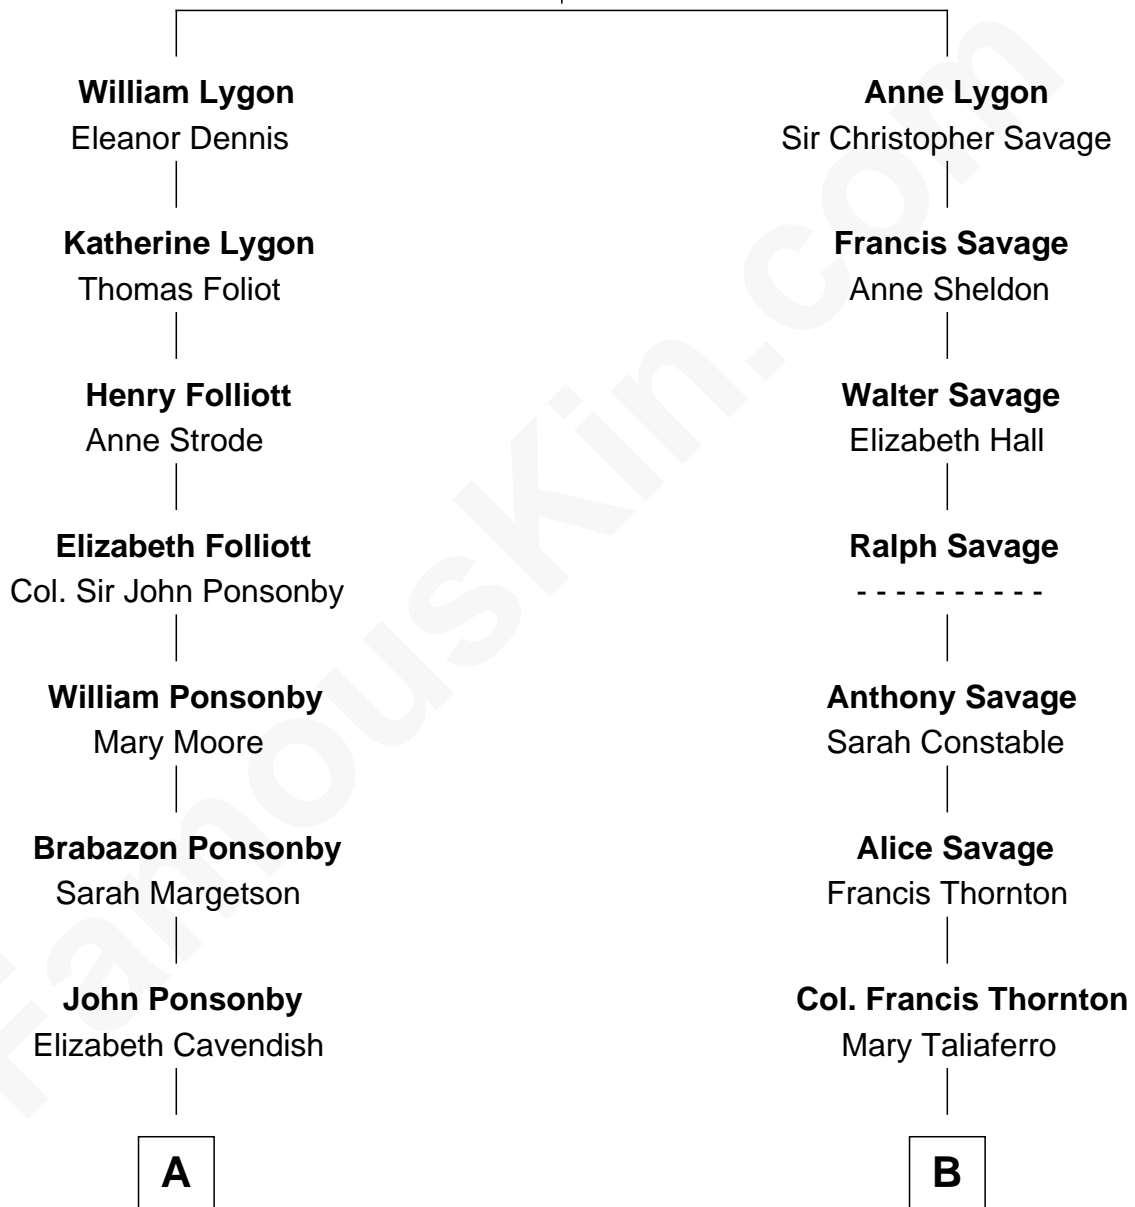

# FamousKin.com Relationship Chart of

**Prince Harry**  
*Duke of Sussex*

13th cousin 2 times removed of

**Adlai Stevenson II**  
*31st Governor of Illinois*

**Sir Richard Lygon**  
Margaret Greville

**A**

**William Brabazon Ponsonby**

Louisa Molesworth

**Mary Elizabeth Ponsonby**

Charles Grey

**Elizabeth Grey**

John Crocker Bulteel

**Louisa Emily Charlotte Bulteel**

Edward Charles Baring

**Margaret Baring**

Charles Robert Spencer

**Albert Edward John Spencer**

Cynthia Elinor Beatrix Hamilton

**Edward John Spencer**

Frances Ruth Burke Roche

**Princess Diana Frances Spencer**

Charles III, King of the United Kingdom

Elizabeth Speed Smith

**Mary Peachy Frye**

Rev. Lewis Warner Green

**Letitia Green**

Adlai Ewing Stevenson

**Lewis Green Stevenson**

Helen Louise Davis

**Adlai Stevenson II**