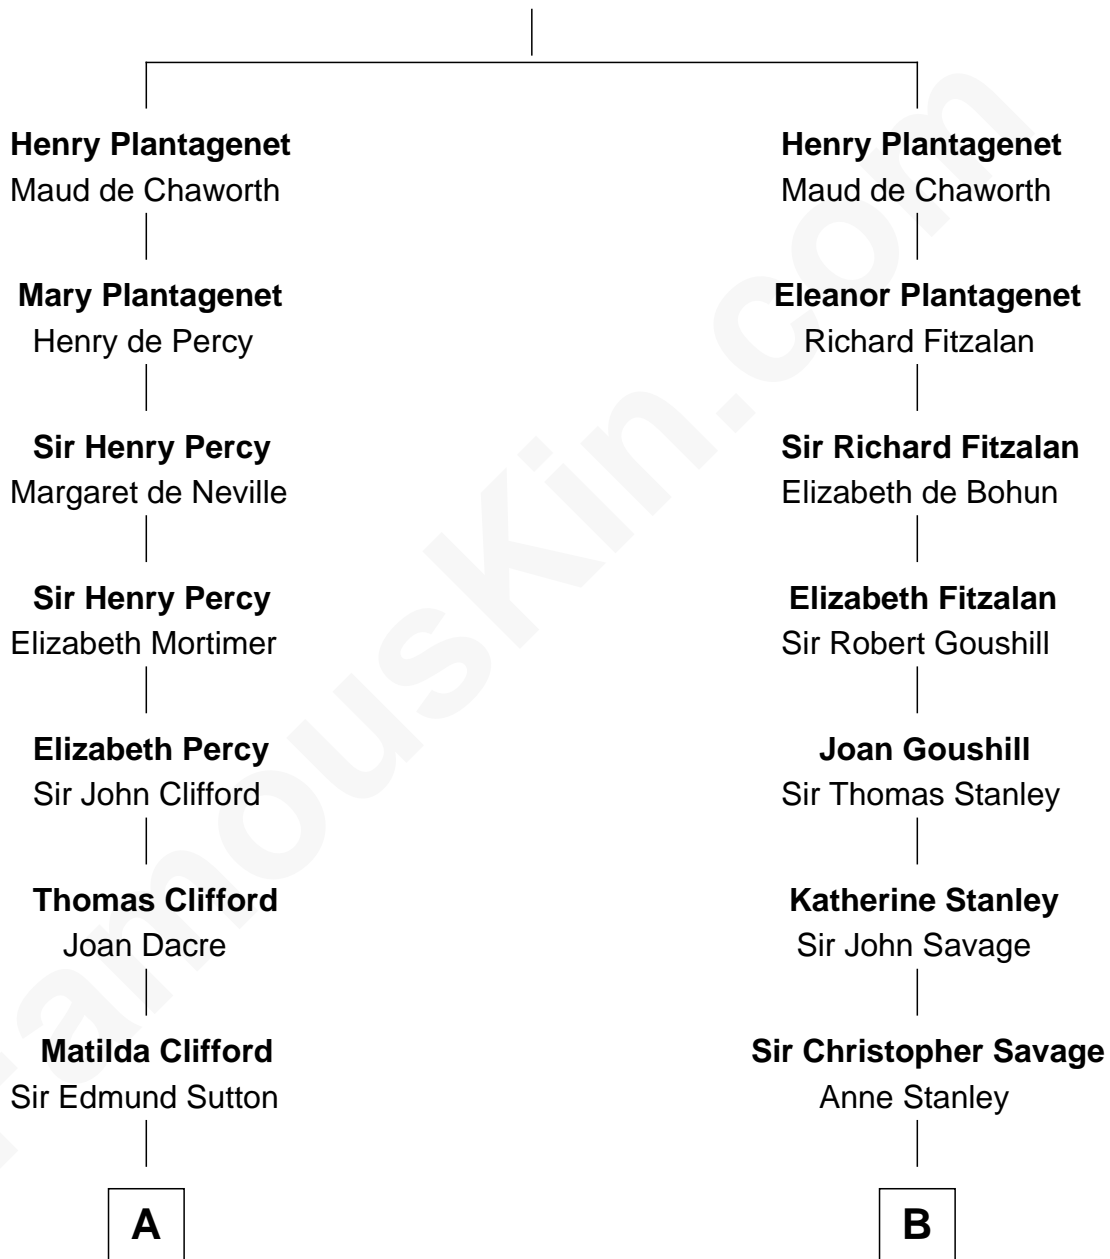

FamousKin.com Relationship Chart of

Prince Harry

Duke of Sussex

20th cousin 1 time removed of

Adlai Stevenson II

31st Governor of Illinois

Edmund Plantagenet

Blanche of Artois

C

Charles Robert Spencer

Margaret Baring

Albert Edward John Spencer

Cynthia Elinor Beatrix Hamilton

Edward John Spencer

Frances Ruth Burke Roche

Princess Diana Frances Spencer

Charles III, King of the United Kingdom

Prince Harry

Duke of Sussex

D

Mary Peachy Frye

Rev. Lewis Warner Green

Letitia Green

Adlai Ewing Stevenson