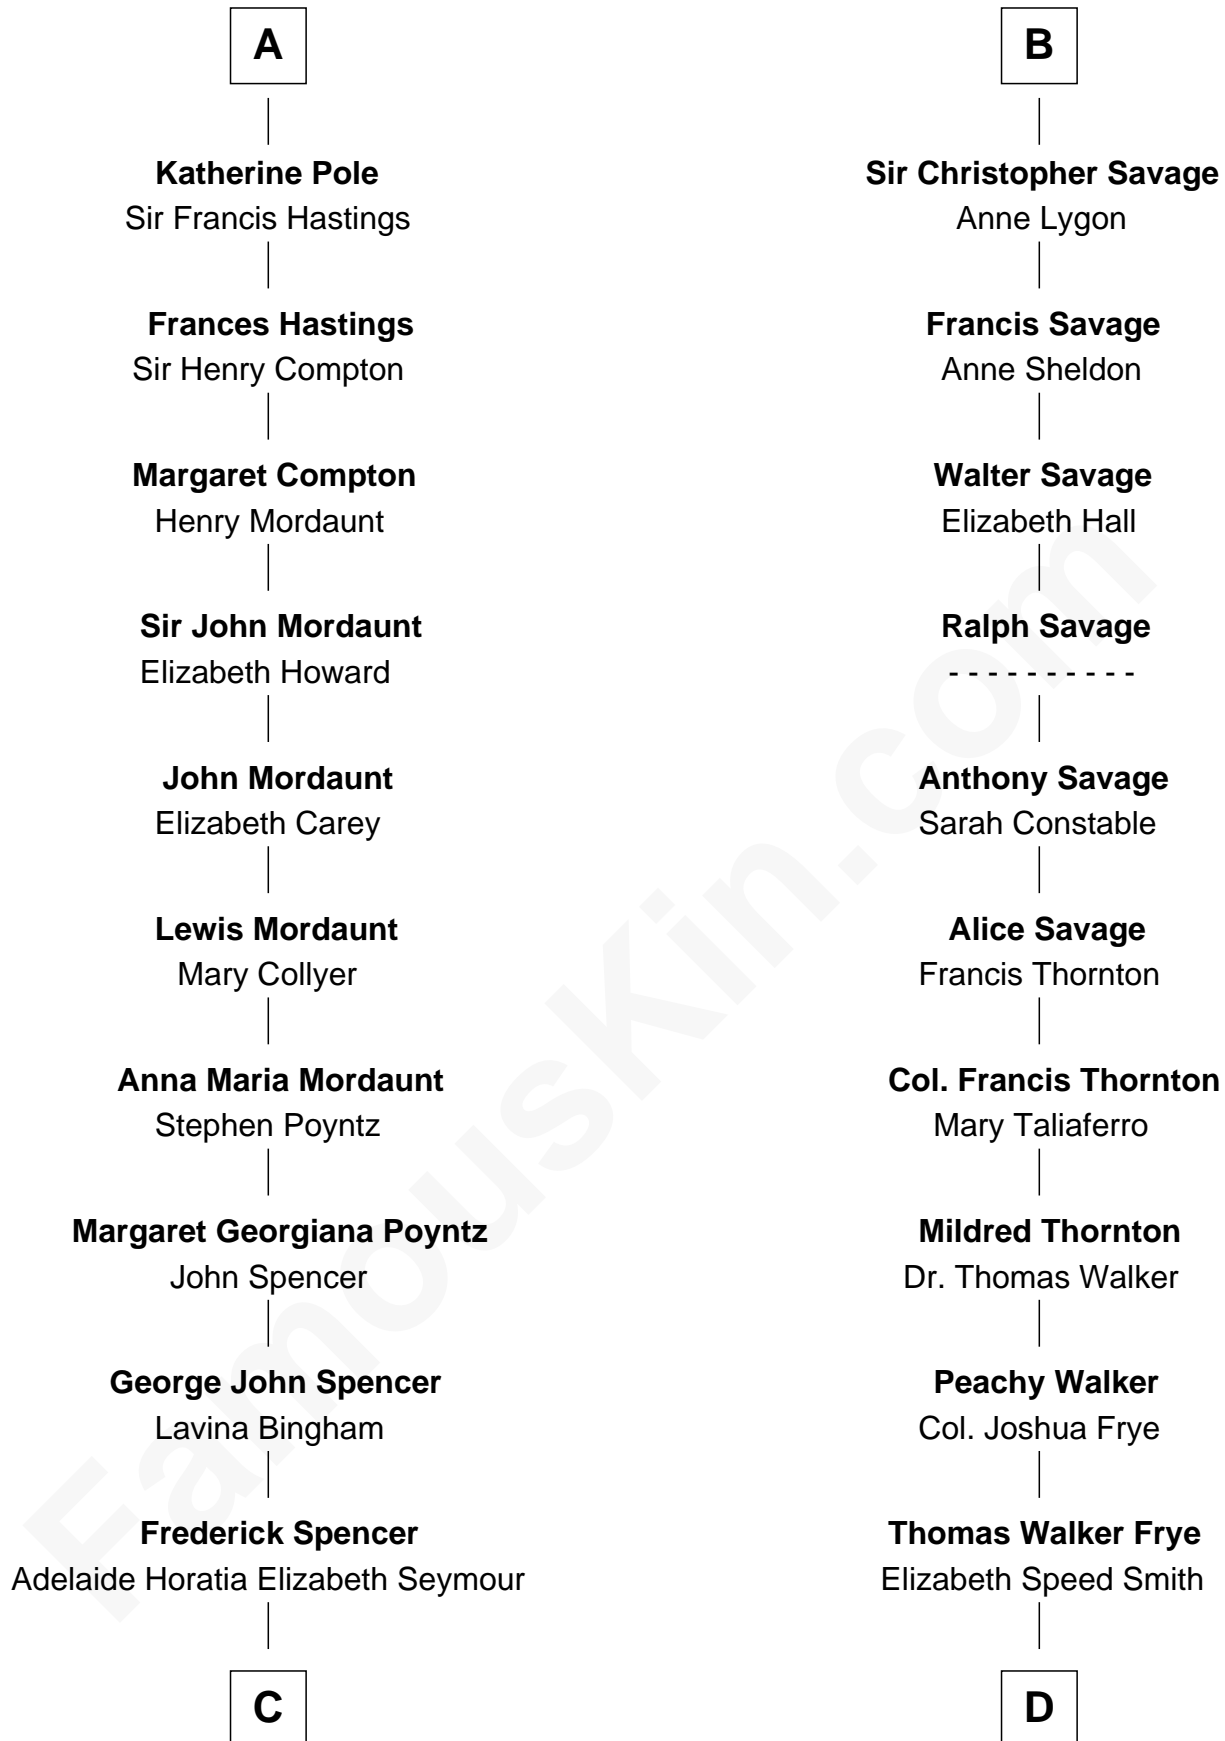

# FamousKin.com Relationship Chart of

**Prince Harry**  
*Duke of Sussex*

20th cousin 1 time removed of

**Adlai Stevenson II**  
*31st Governor of Illinois*

**C**

**Charles Robert Spencer**

Margaret Baring

**Albert Edward John Spencer**

Cynthia Elinor Beatrix Hamilton

**Edward John Spencer**

Frances Ruth Burke Roche

**Princess Diana Frances Spencer**

Charles III, King of the United Kingdom

**Prince Harry**

*Duke of Sussex*

**D**

**Mary Peachy Frye**

Rev. Lewis Warner Green

**Letitia Green**

Adlai Ewing Stevenson

**Lewis Green Stevenson**

Helen Louise Davis

**Adlai Stevenson II**

*31st Governor of Illinois*