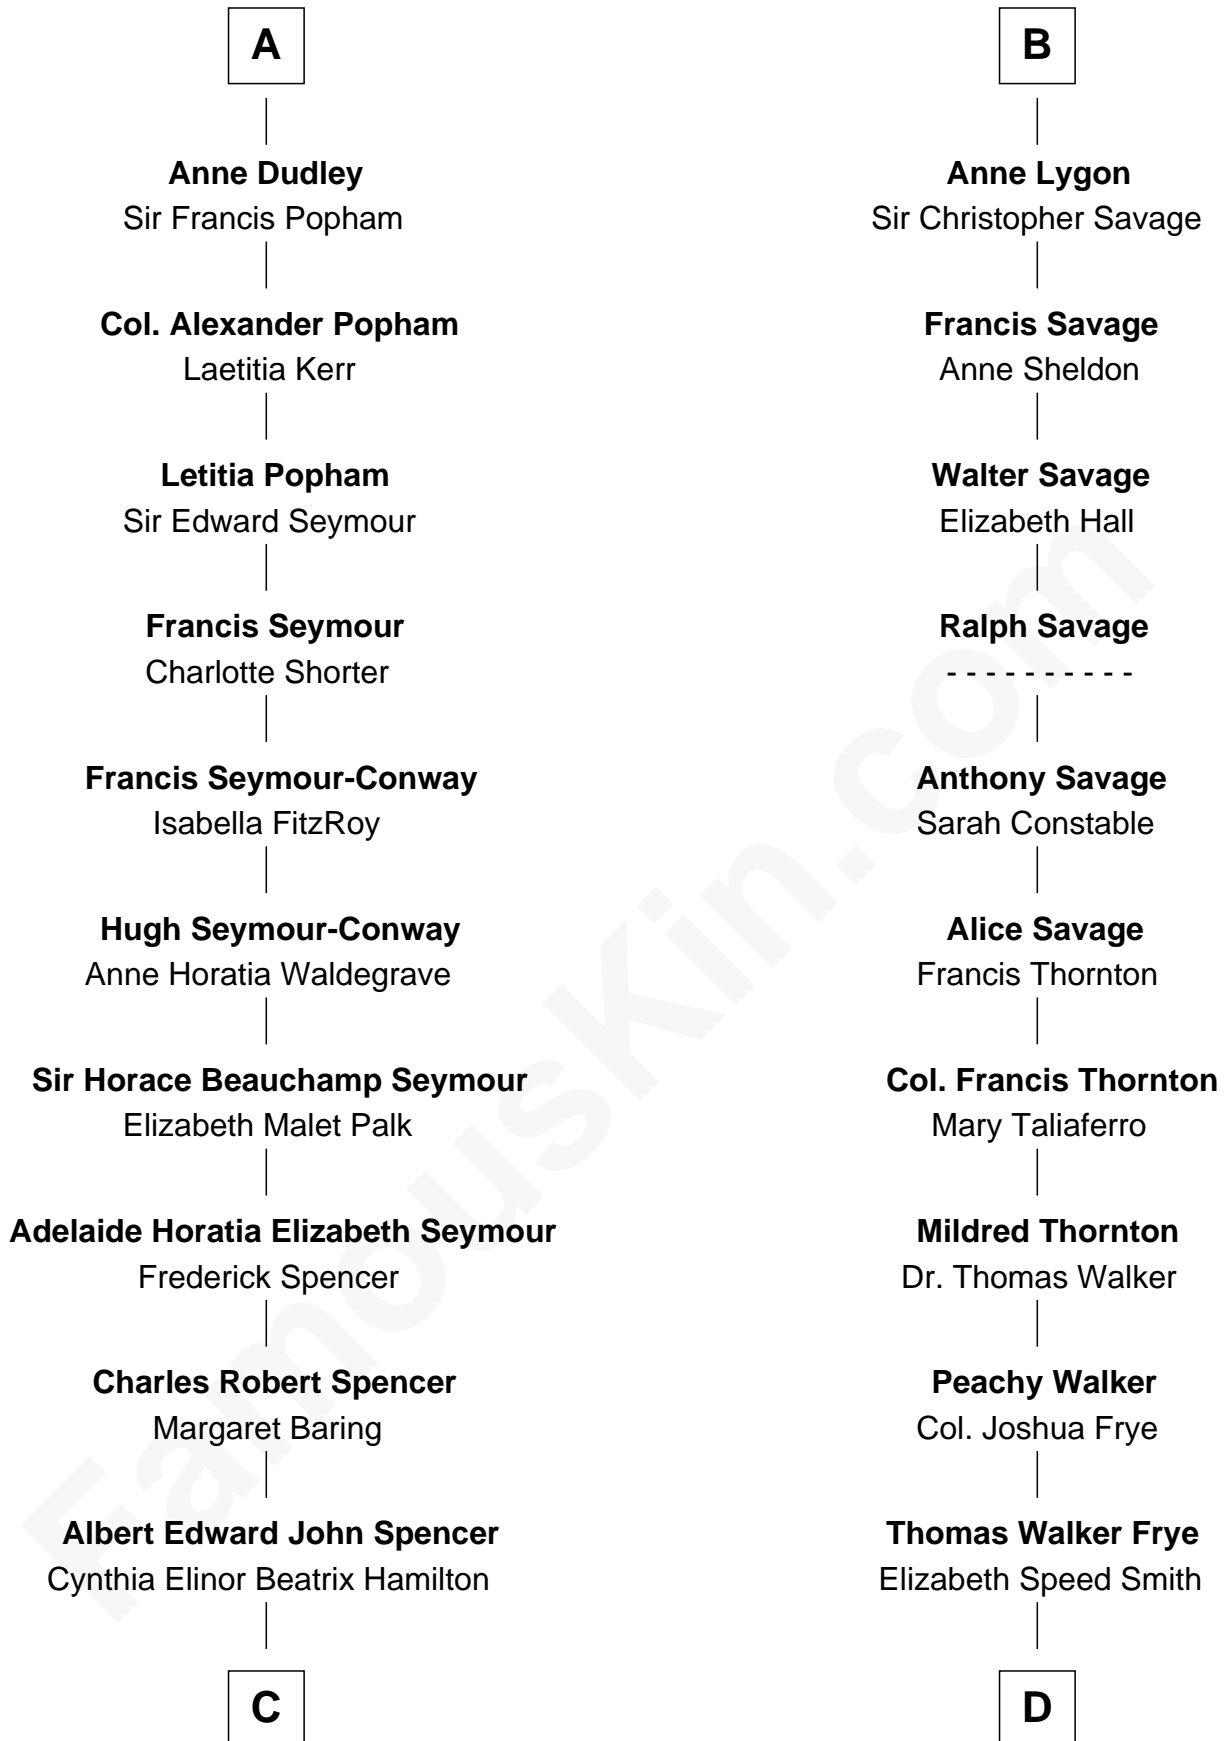

# FamousKin.com Relationship Chart of

**Prince Harry**

*Duke of Sussex*

19th cousin 1 time removed of

**Adlai Stevenson II**

*31st Governor of Illinois*

**Ralph de Stafford**

Margaret de Audley

**Thomas Dudley**  
Grace Threlkeld

**John Dudley**  
Elizabeth Gardiner

**A**

**Elizabeth de Stafford**  
John de Ferrers

**Robert de Ferrers**  
Margaret Despencer

**Sir Edmund Ferrers**  
Ellen Roche

**Margaret Ferrers**  
John de Beauchamp

**Sir Richard de Beauchamp**  
Elizabeth Stafford

**Anne de Beauchamp**  
Sir Richard Lygon

**Sir Richard Lygon**  
Margaret Greville

**B**

**C**

**Edward John Spencer**  
Frances Ruth Burke Roche

**Princess Diana Frances Spencer**  
Charles III, King of the United Kingdom