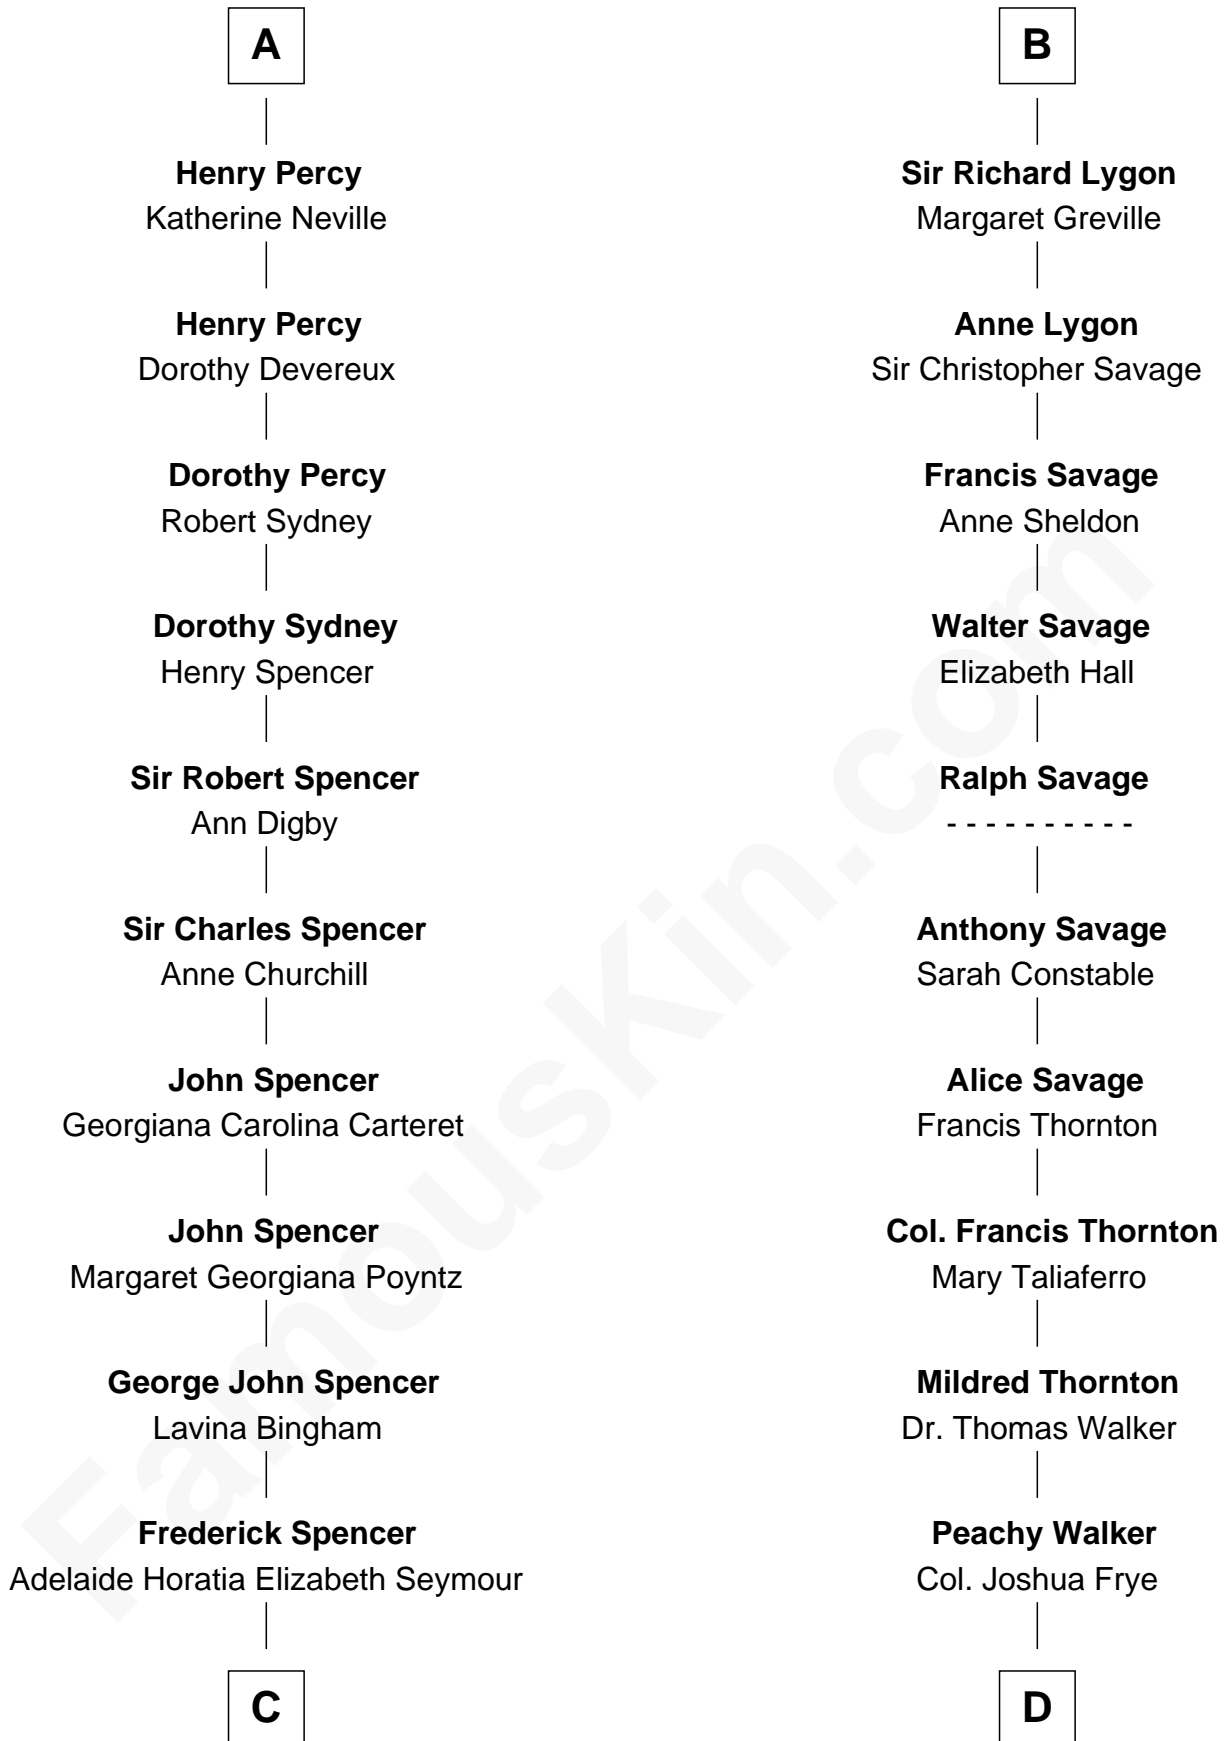

FamousKin.com Relationship Chart of

Prince Harry
Duke of Sussex

21st cousin of

Adlai Stevenson II
31st Governor of Illinois

Hugh le Despencer
Eleanor de Clare

Elizabeth le Despencer
Maurice de Berkeley

Thomas de Berkeley
Margaret de Lisle

Elizabeth de Berkeley
Richard de Beauchamp

Eleanor Beauchamp
Edmund Beaufort

Eleanor Beaufort
Sir Robert Spencer

Catherine Spencer
Henry Algernon Percy

Sir Thomas Percy
Eleanor Harbottle

A

Sir Edward le Despencer
Anne de Ferrers

Edward Despencer
Elizabeth Burghersh

Margaret Despencer
Robert de Ferrers

Sir Edmund Ferrers
Ellen Roche

Margaret Ferrers
John de Beauchamp

Sir Richard de Beauchamp
Elizabeth Stafford

Anne de Beauchamp
Sir Richard Lygon

B

C

Charles Robert Spencer

Margaret Baring

Albert Edward John Spencer

Cynthia Elinor Beatrix Hamilton

Edward John Spencer

Frances Ruth Burke Roche