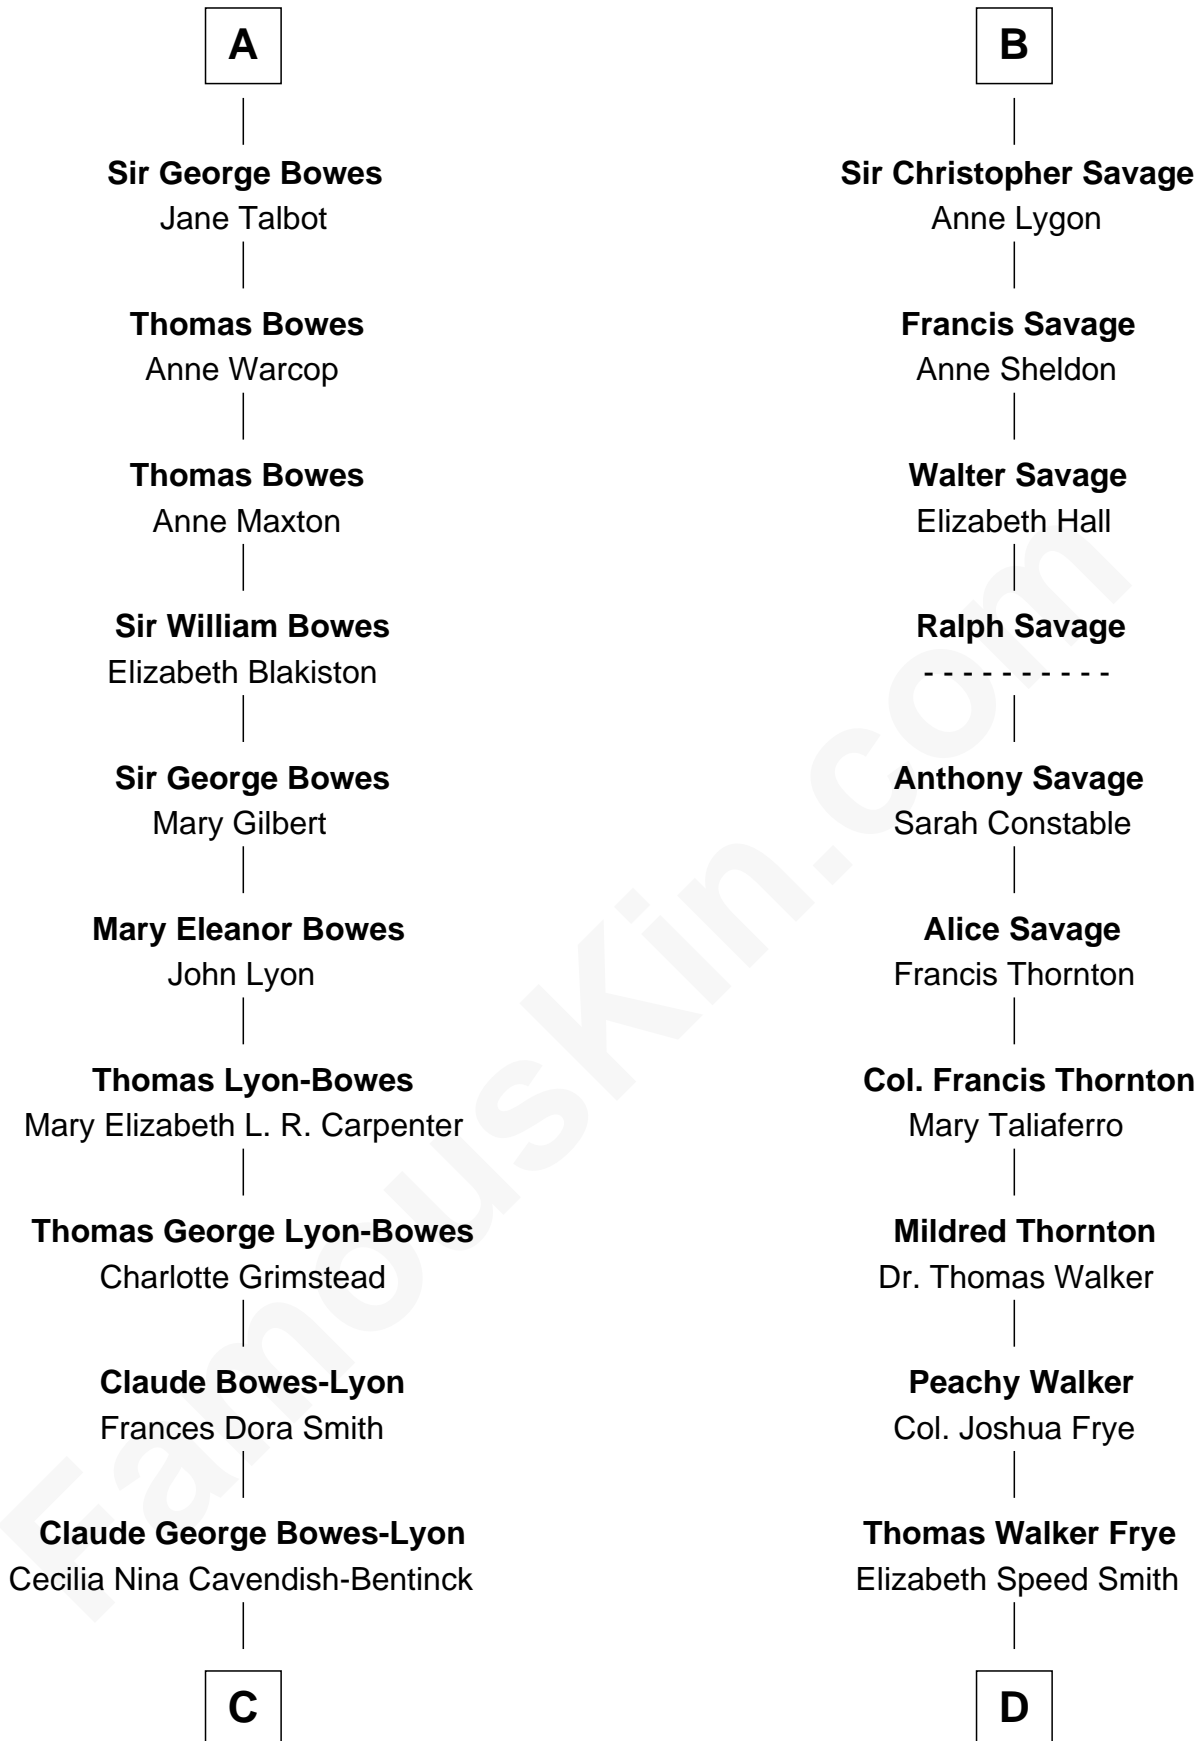

FamousKin.com Relationship Chart of

Prince Harry
Duke of Sussex

20th cousin of

Adlai Stevenson II
31st Governor of Illinois

Richard Fitzalan
Alice de Saluzzo

Edmund Fitzalan
Alice de Warenne

Aline Fitzalan
Sir Roger le Strange

Lucy le Strange
Sir William Willoughby

Margery Willoughby
Sir William FitzHugh

Maud FitzHugh
Sir William Bowes

Sir Ralph Bowes
Margery Conyers

Richard Bowes
Elizabeth Aske

A

Edmund Fitzalan
Alice de Warenne

Richard Fitzalan
Eleanor Plantagenet

Sir Richard Fitzalan
Elizabeth de Bohun

Elizabeth Fitzalan
Sir Robert Goushill

Joan Goushill
Sir Thomas Stanley

Katherine Stanley
Sir John Savage

Sir Christopher Savage
Anne Stanley

B

C

Elizabeth Bowes-Lyon

George VI, King of the United Kingdom

Elizabeth II, Queen of the United Kingdom

Prince Philip of Edinburgh

Charles III, King of the United Kingdom

Princess Diana Frances Spencer