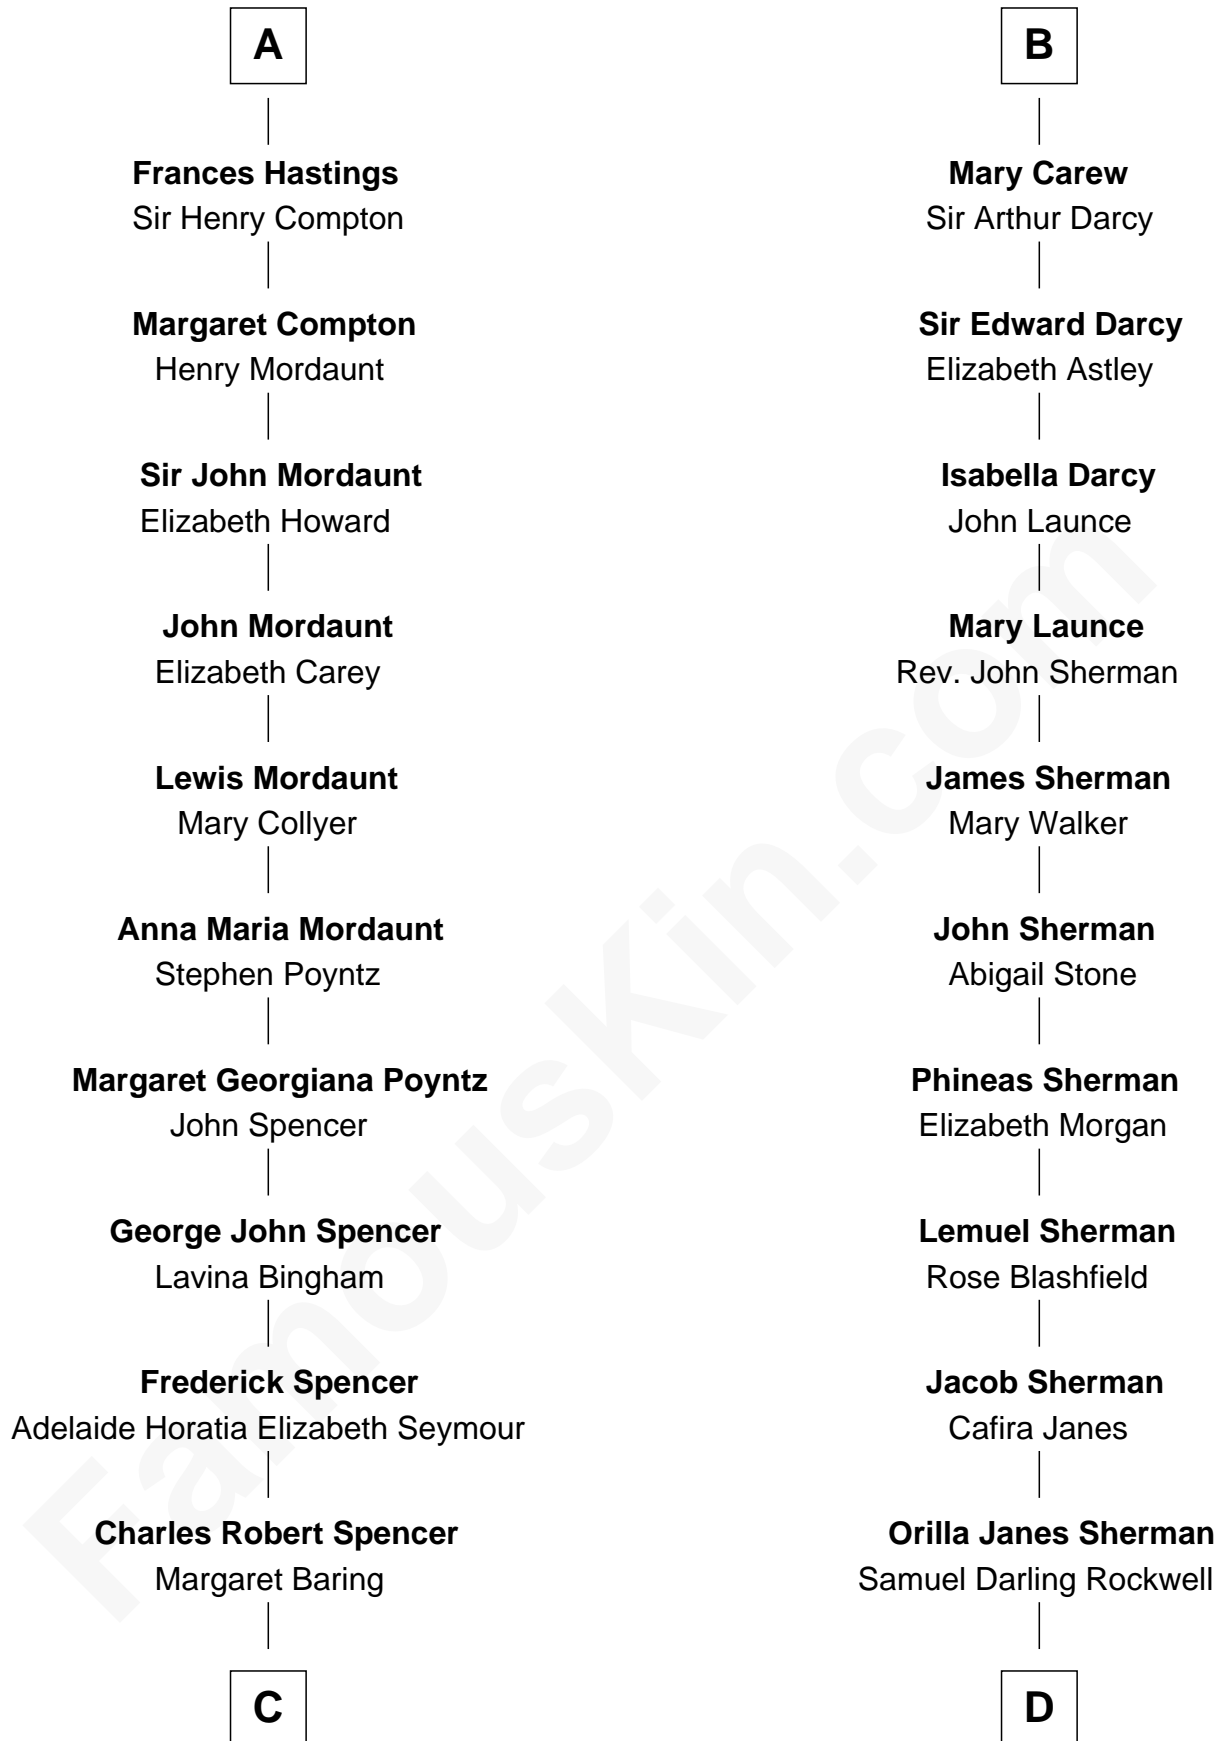

FamousKin.com Relationship Chart of

Prince Harry
Duke of Sussex

19th cousin 1 time removed of

Norman Rockwell
American Artist

William III of Hainault
Jeanne of Valois

Philippa of Hainault
Edward III, King of England

John of Gaunt
Katherine Roet

Joan Beaufort
Sir Ralph Neville

Sir Edward Neville
Elizabeth de Beauchamp

Sir George Neville
Margaret Fenne

Jane Neville
Sir Henry Pole

Katherine Pole
Sir Francis Hastings

A

Philippa of Hainault
Edward III, King of England

Sir Thomas Plantagenet
Eleanor de Bohun

Anne Plantagenet
Sir William Bouchier

Sir John Bouchier
Margaret Berners

Sir Humphrey Bouchier
Elizabeth Tilney

Margaret Bouchier
Sir Thomas Bryan

Elizabeth Bryan
Sir Nicholas Carew

B

C

Albert Edward John Spencer

Cynthia Elinor Beatrix Hamilton

Edward John Spencer

Frances Ruth Burke Roche

Princess Diana Frances Spencer

Charles III, King of the United Kingdom