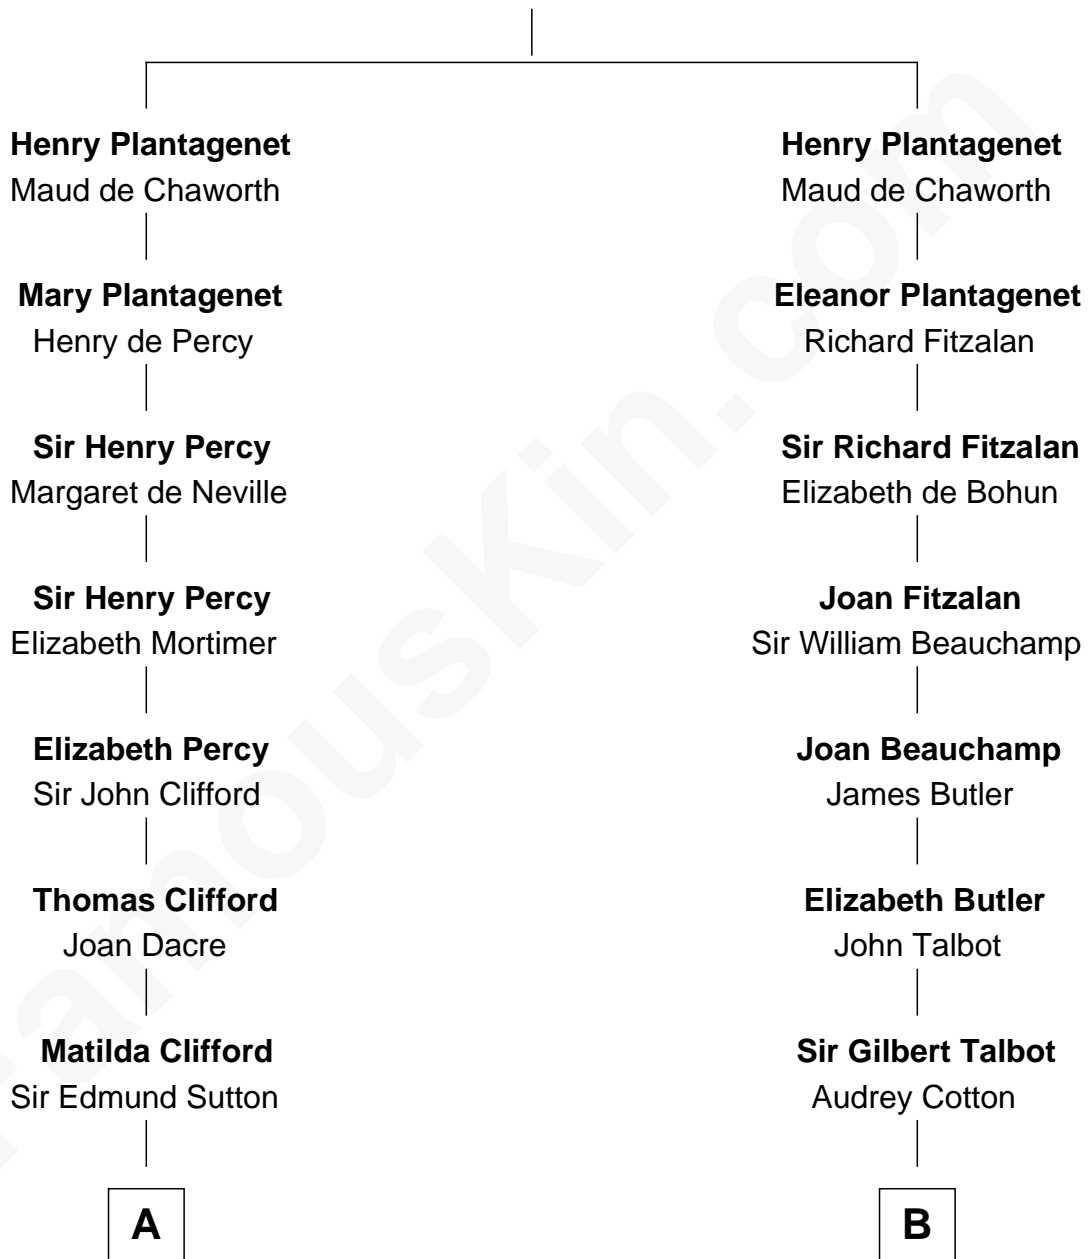

# FamousKin.com Relationship Chart of

**Prince Harry**  
*Duke of Sussex*

20th cousin 1 time removed of

**Norman Rockwell**  
*American Artist*

**Edmund Plantagenet**  
Blanche of Artois

**C**

**Charles Robert Spencer**

Margaret Baring

**Albert Edward John Spencer**

Cynthia Elinor Beatrix Hamilton

**Edward John Spencer**

Frances Ruth Burke Roche

**Princess Diana Frances Spencer**

Charles III, King of the United Kingdom

**Prince Harry**

*Duke of Sussex*

**D**

**Samuel Darling Rockwell**

Orilla Janes Sherman

**John William Rockwell**

Phebe Boyce Waring

**Jarvis Waring Rockwell**

Anne Mary Hill

**Norman Rockwell**

*American Artist*

FamousKin.com