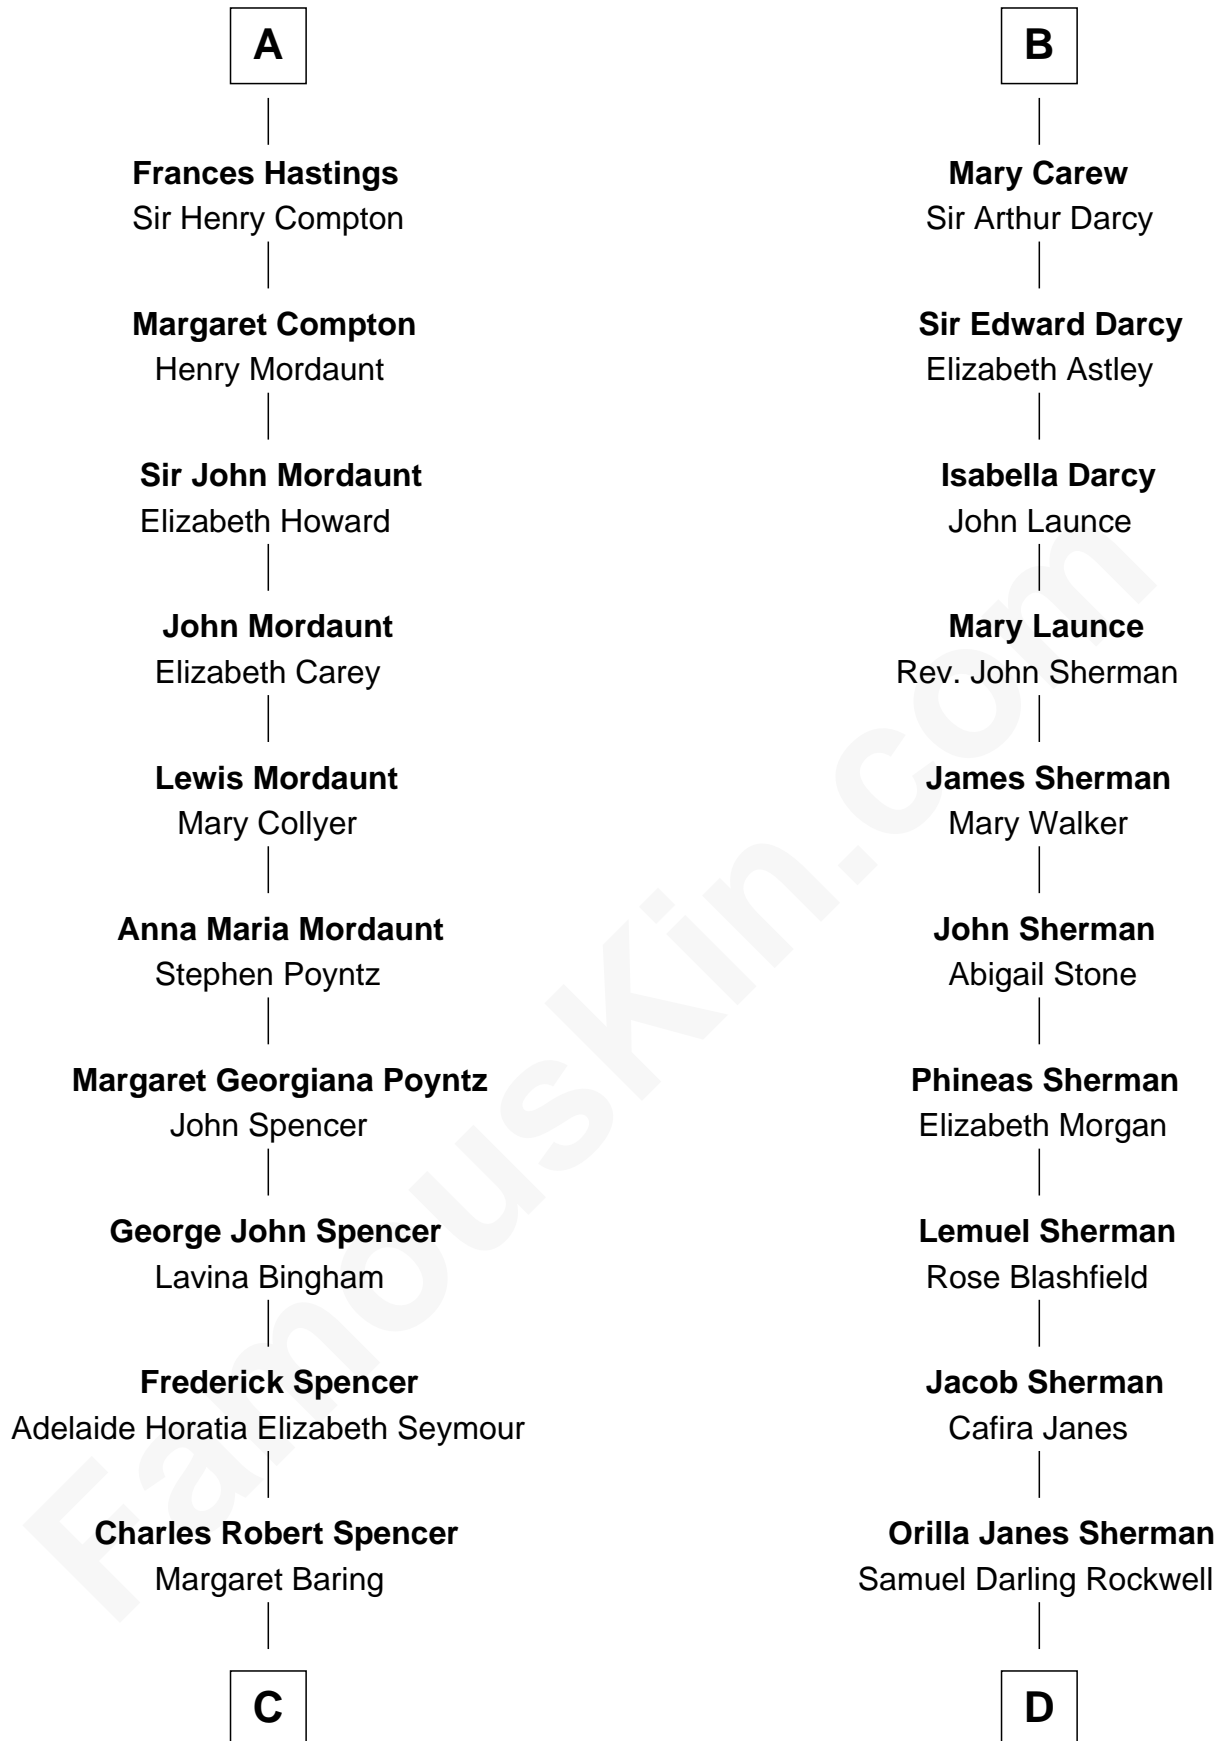

FamousKin.com Relationship Chart of

Prince Harry

Duke of Sussex

19th cousin 1 time removed of

Norman Rockwell

American Artist

Edward II, King of England

Isabella of France

Philippa of Hainault

Sir Thomas Plantagenet

Eleanor de Bohun

Anne Plantagenet

Sir William Bouchier

Sir John Bouchier

Margaret Berners

Sir Humphrey Bouchier

Elizabeth Tilney

Margaret Bouchier

Sir Thomas Bryan

Elizabeth Bryan

Sir Nicholas Carew

B

C

Albert Edward John Spencer

Cynthia Elinor Beatrix Hamilton

Edward John Spencer

Frances Ruth Burke Roche

Princess Diana Frances Spencer

Charles III, King of the United Kingdom

Prince Harry

Duke of Sussex

D