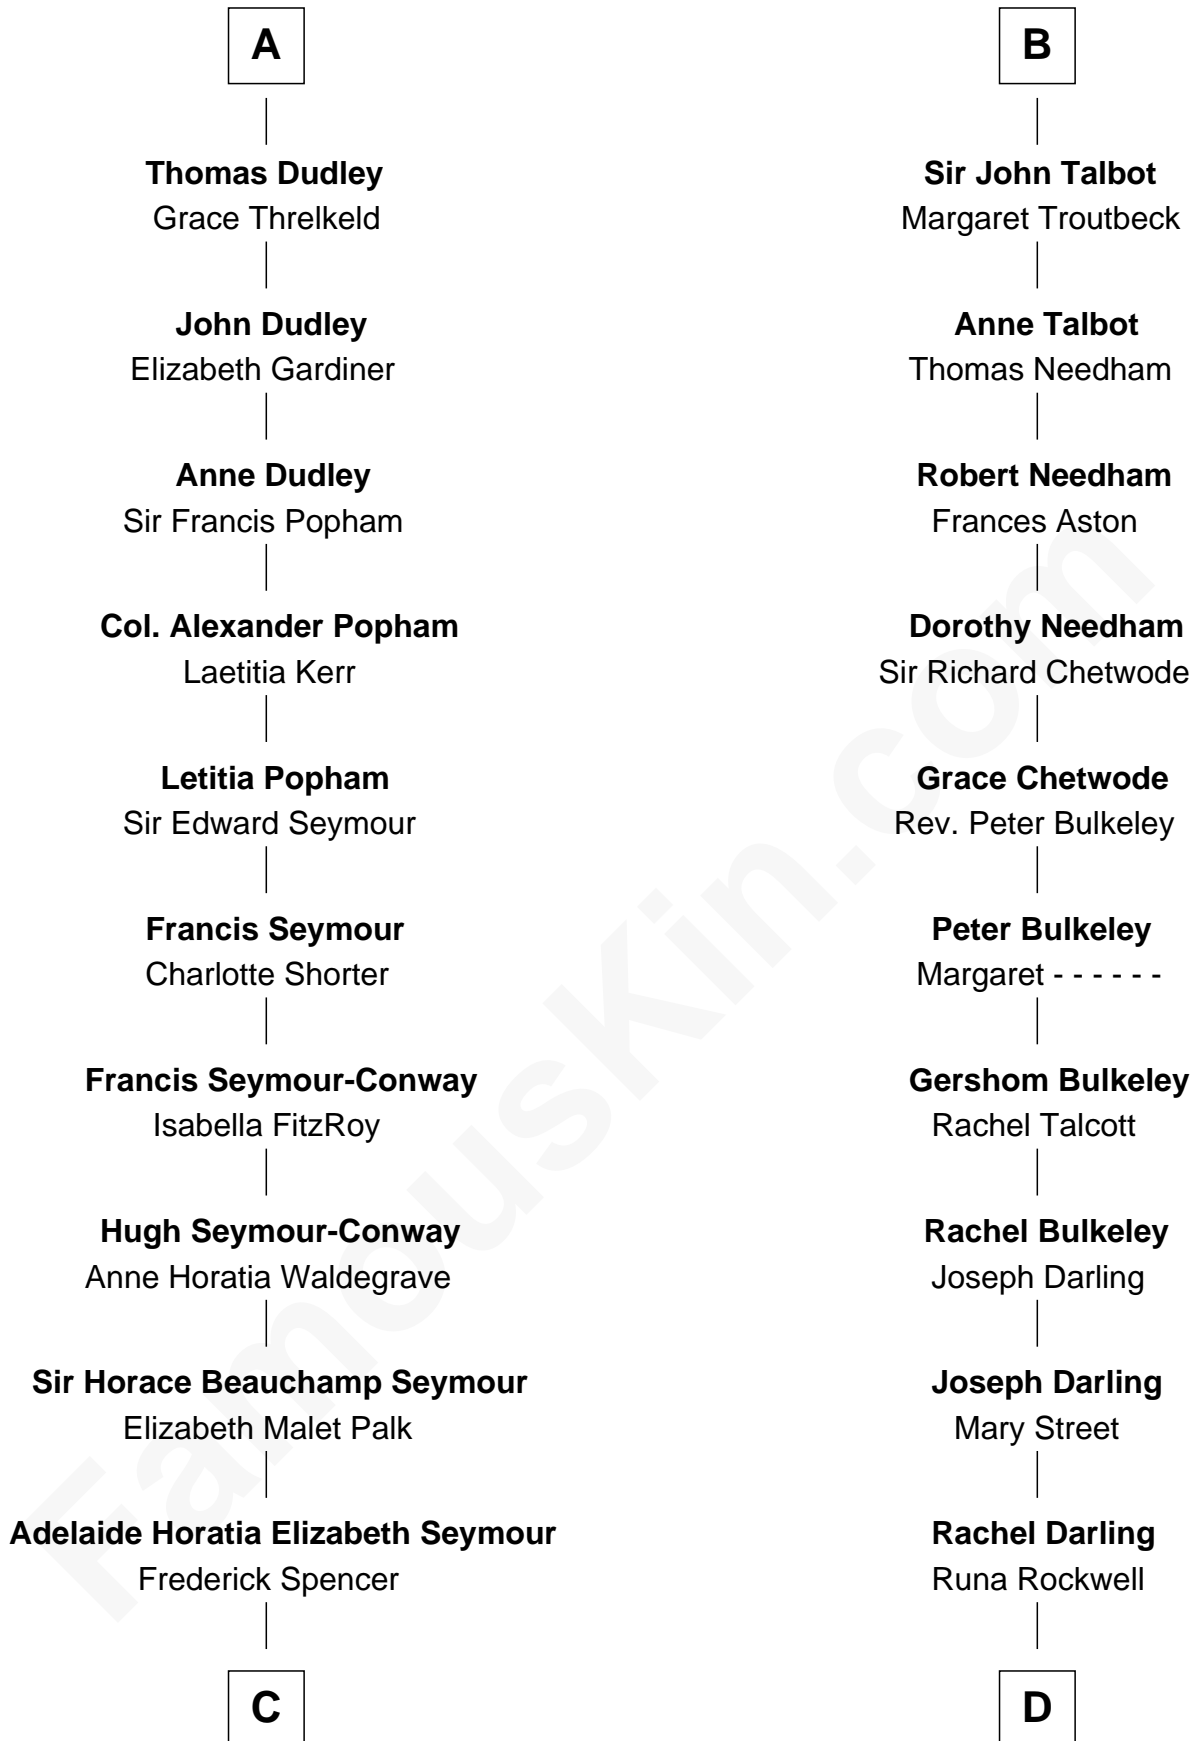

# FamousKin.com Relationship Chart of

**Prince Harry**  
*Duke of Sussex*

20th cousin 1 time removed of

**Norman Rockwell**  
*American Artist*

**Sir Patrick de Chaworth**  
Isabella de Beauchamp

**Maud de Chaworth**  
Henry Plantagenet

**A**

**Maud de Chaworth**  
Henry Plantagenet

**Eleanor Plantagenet**  
Richard Fitzalan

**Sir Richard Fitzalan**  
Elizabeth de Bohun

**Joan Fitzalan**  
Sir William Beauchamp

**Joan Beauchamp**  
James Butler

**Elizabeth Butler**  
John Talbot

**Sir Gilbert Talbot**  
Audrey Cotton

**B**

**C**

**Charles Robert Spencer**

Margaret Baring

**Albert Edward John Spencer**

Cynthia Elinor Beatrix Hamilton

**Edward John Spencer**

Frances Ruth Burke Roche

**Princess Diana Frances Spencer**

Charles III, King of the United Kingdom

**Prince Harry**

*Duke of Sussex*

**D**

**Samuel Darling Rockwell**