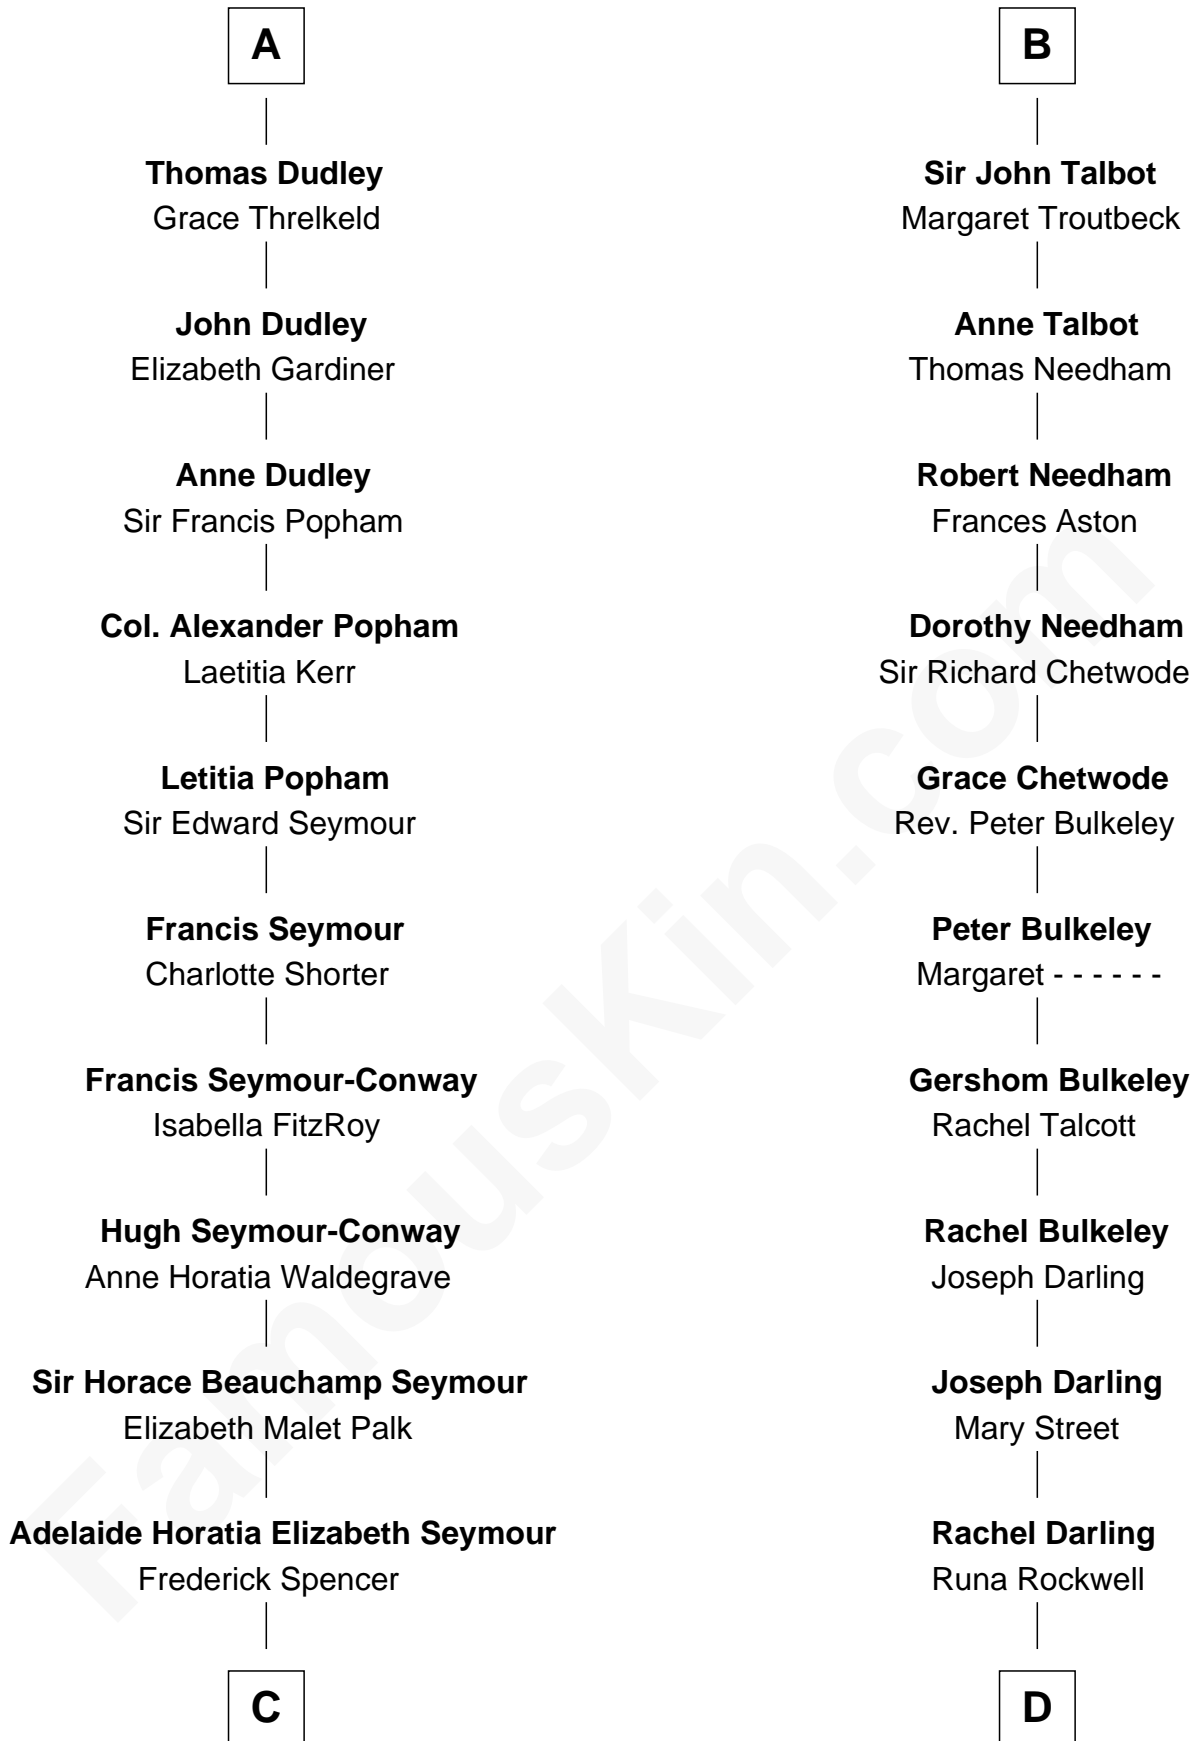

FamousKin.com Relationship Chart of

Prince Harry
Duke of Sussex

20th cousin 1 time removed of

Norman Rockwell
American Artist

C

Charles Robert Spencer

Margaret Baring

Albert Edward John Spencer

Cynthia Elinor Beatrix Hamilton

Edward John Spencer

Frances Ruth Burke Roche

Princess Diana Frances Spencer

Charles III, King of the United Kingdom

Prince Harry

Duke of Sussex

D