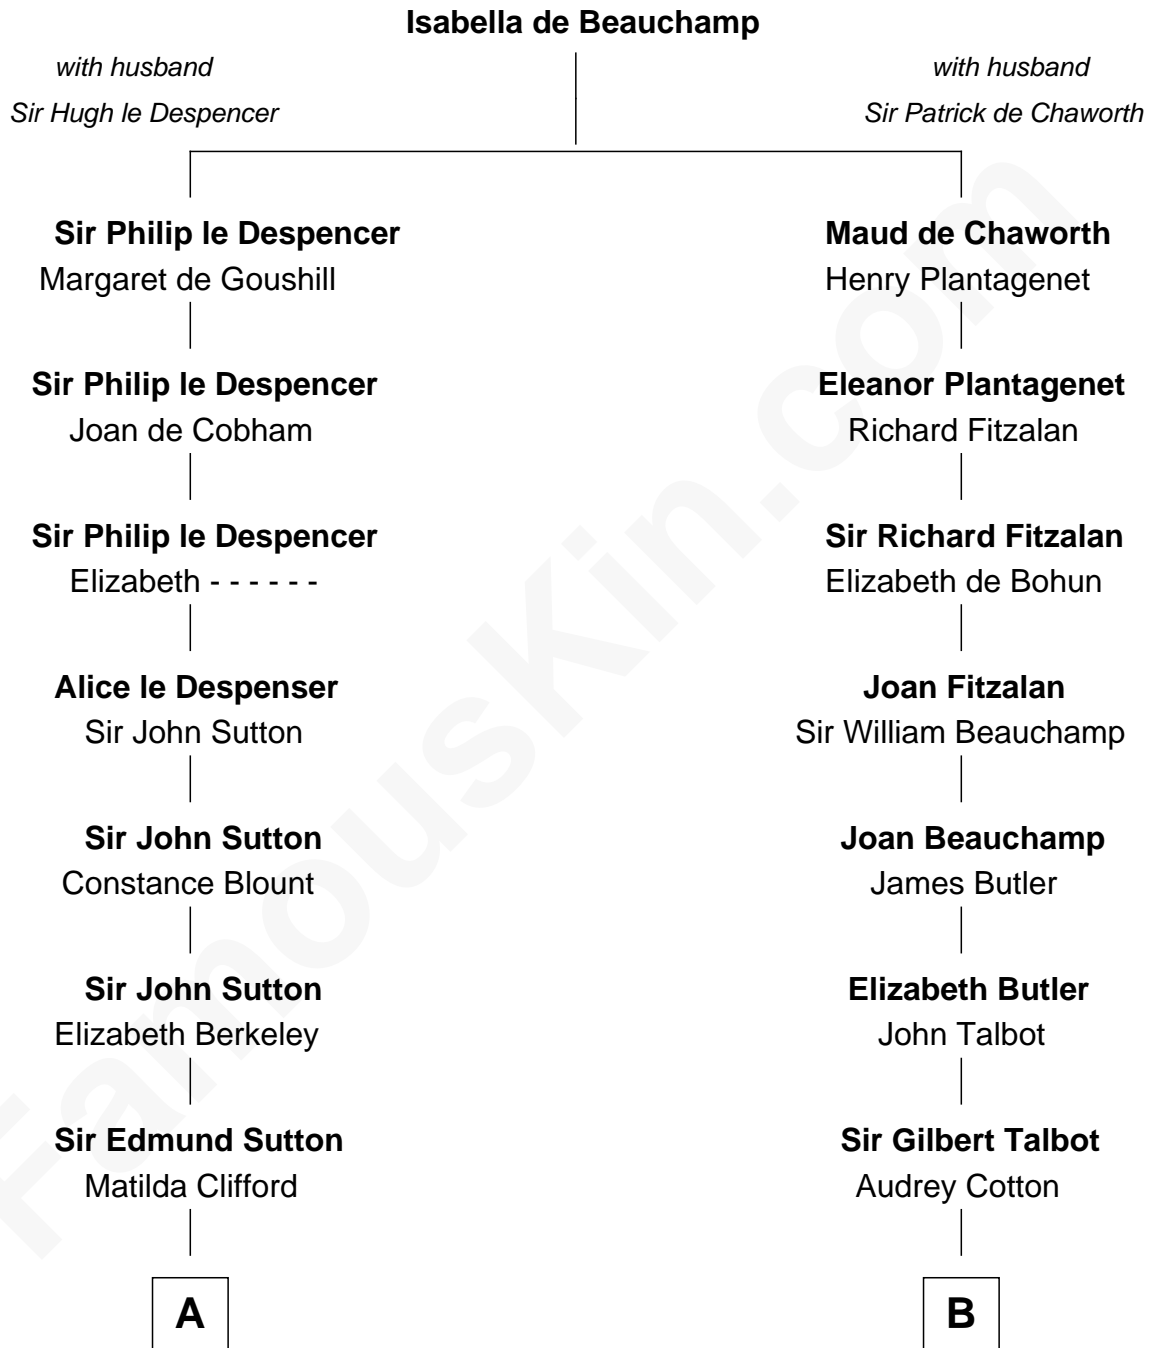

FamousKin.com Relationship Chart of

Prince Harry
Duke of Sussex

20th cousin 1 time removed of

Norman Rockwell
American Artist

C

Charles Robert Spencer

Margaret Baring

Albert Edward John Spencer

Cynthia Elinor Beatrix Hamilton

Edward John Spencer

Frances Ruth Burke Roche

Princess Diana Frances Spencer

Charles III, King of the United Kingdom

Prince Harry

Duke of Sussex

D