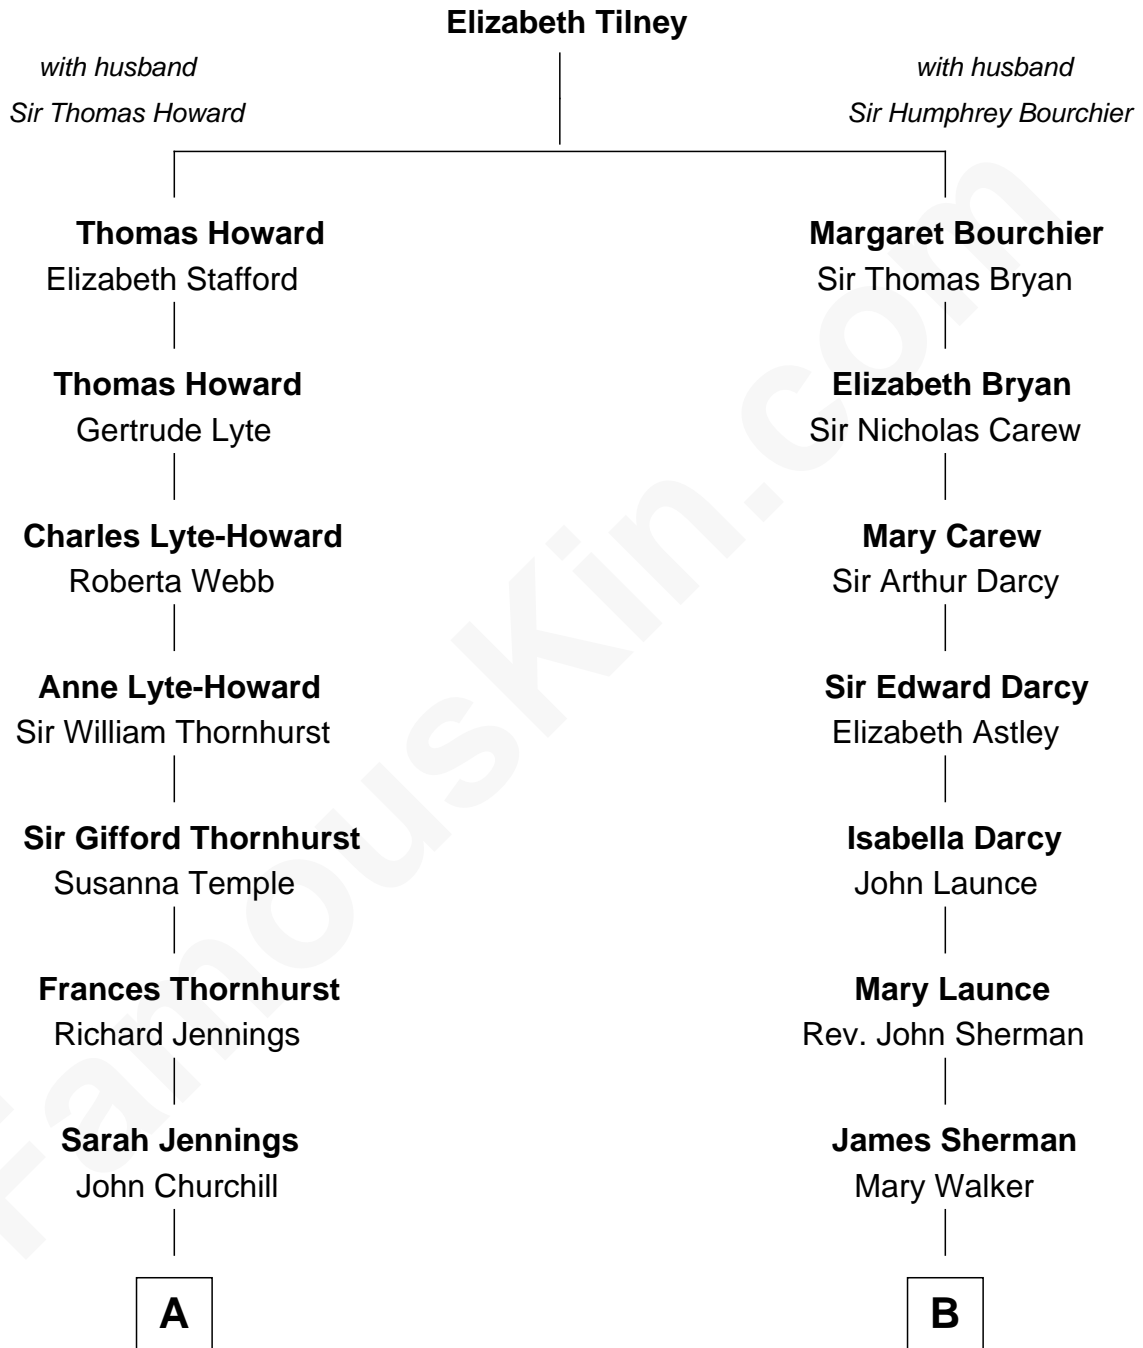

FamousKin.com Relationship Chart of

Prince Harry
Duke of Sussex

14th cousin 2 times removed of

Norman Rockwell
American Artist

A

Anne Churchill
Sir Charles Spencer

John Spencer
Georgiana Carolina Carteret

John Spencer
Margaret Georgiana Poyntz

George John Spencer
Lavina Bingham

Frederick Spencer
Adelaide Horatia Elizabeth Seymour

Charles Robert Spencer
Margaret Baring

Albert Edward John Spencer
Cynthia Elinor Beatrix Hamilton

Edward John Spencer
Frances Ruth Burke Roche

Princess Diana Frances Spencer
Charles III, King of the United Kingdom

Prince Harry
Duke of Sussex

B

John Sherman
Abigail Stone

Phineas Sherman
Elizabeth Morgan

Lemuel Sherman
Rose Blashfield

Jacob Sherman
Cafira Janes