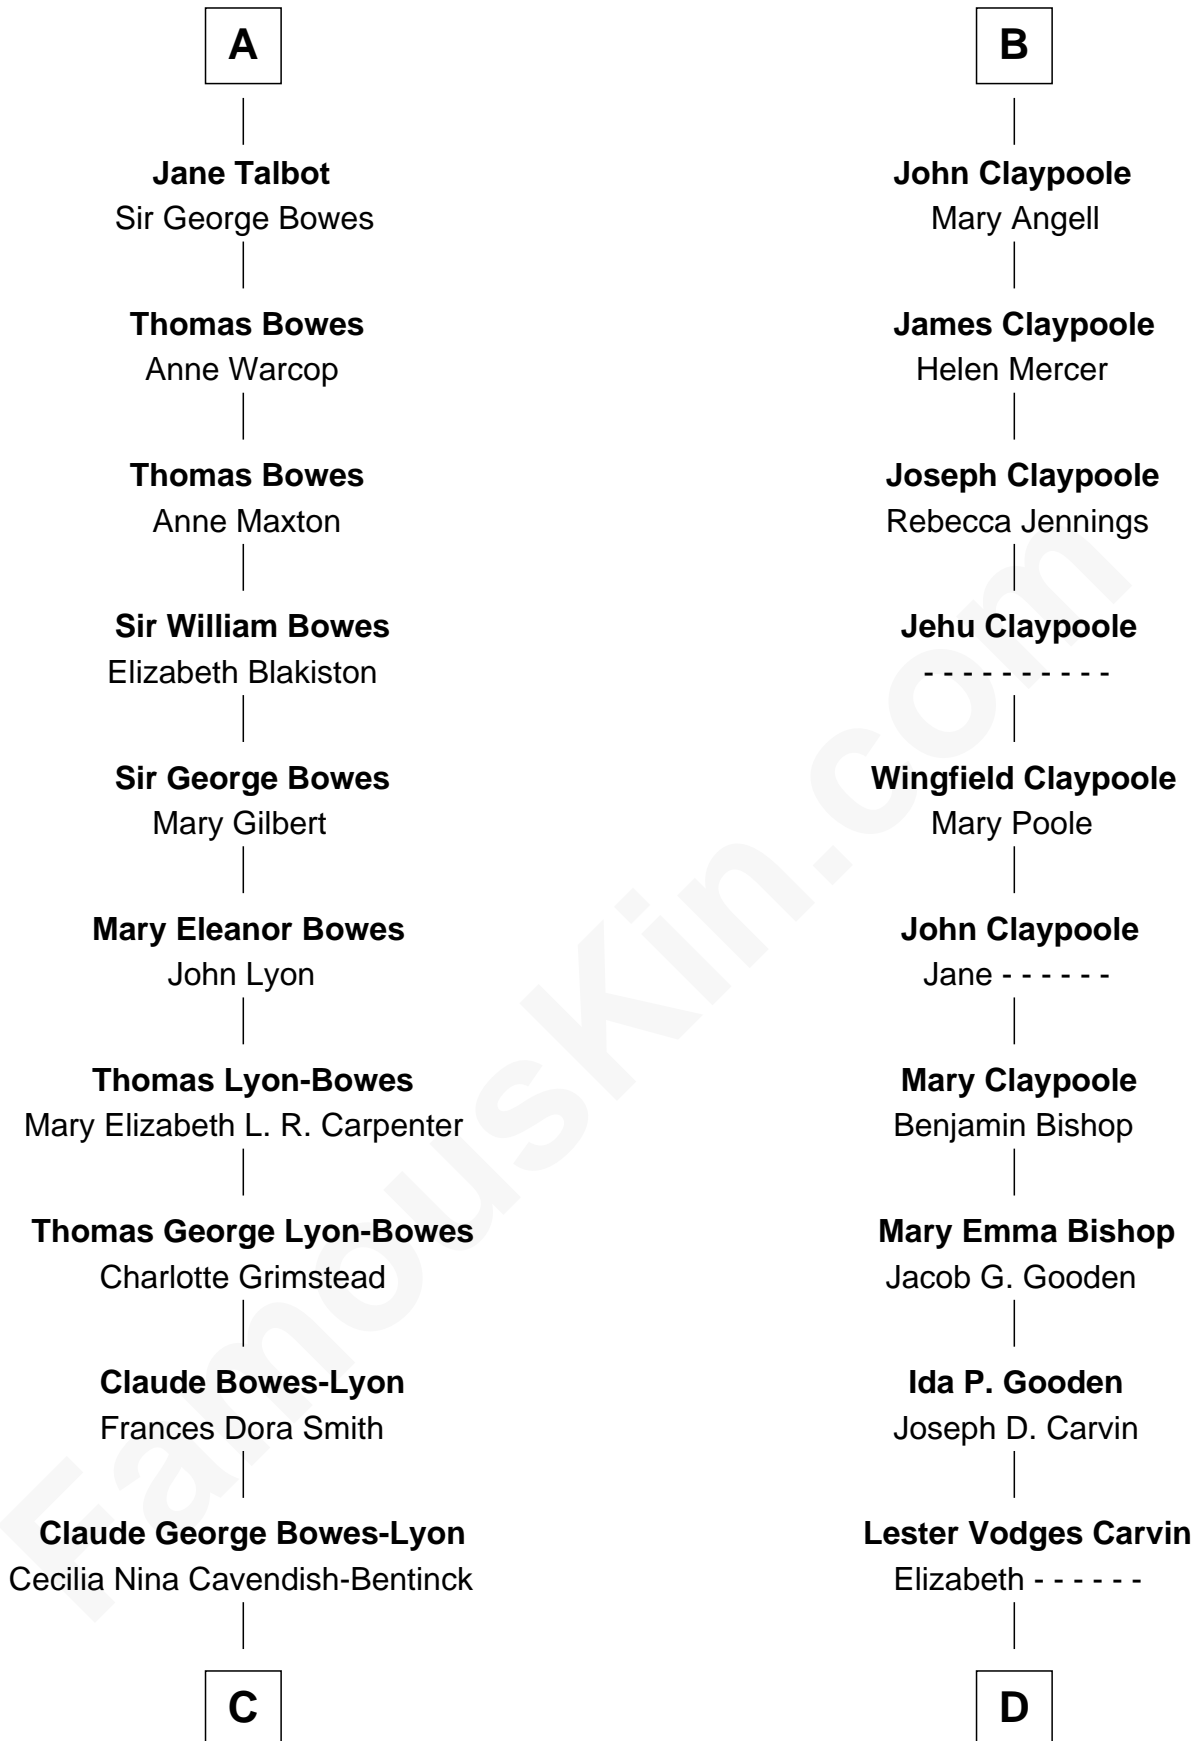

# FamousKin.com Relationship Chart of

**Prince Harry**  
*Duke of Sussex*

18th cousin 2 times removed of

**Valerie Bertinelli**  
*Television Actress*

**Sir William de Bohun**  
Elizabeth de Badlesmere

**C**

**Elizabeth Bowes-Lyon**

George VI, King of the United Kingdom

**Elizabeth II, Queen of the United Kingdom**

Prince Philip of Edinburgh

**Charles III, King of the United Kingdom**

Princess Diana Frances Spencer