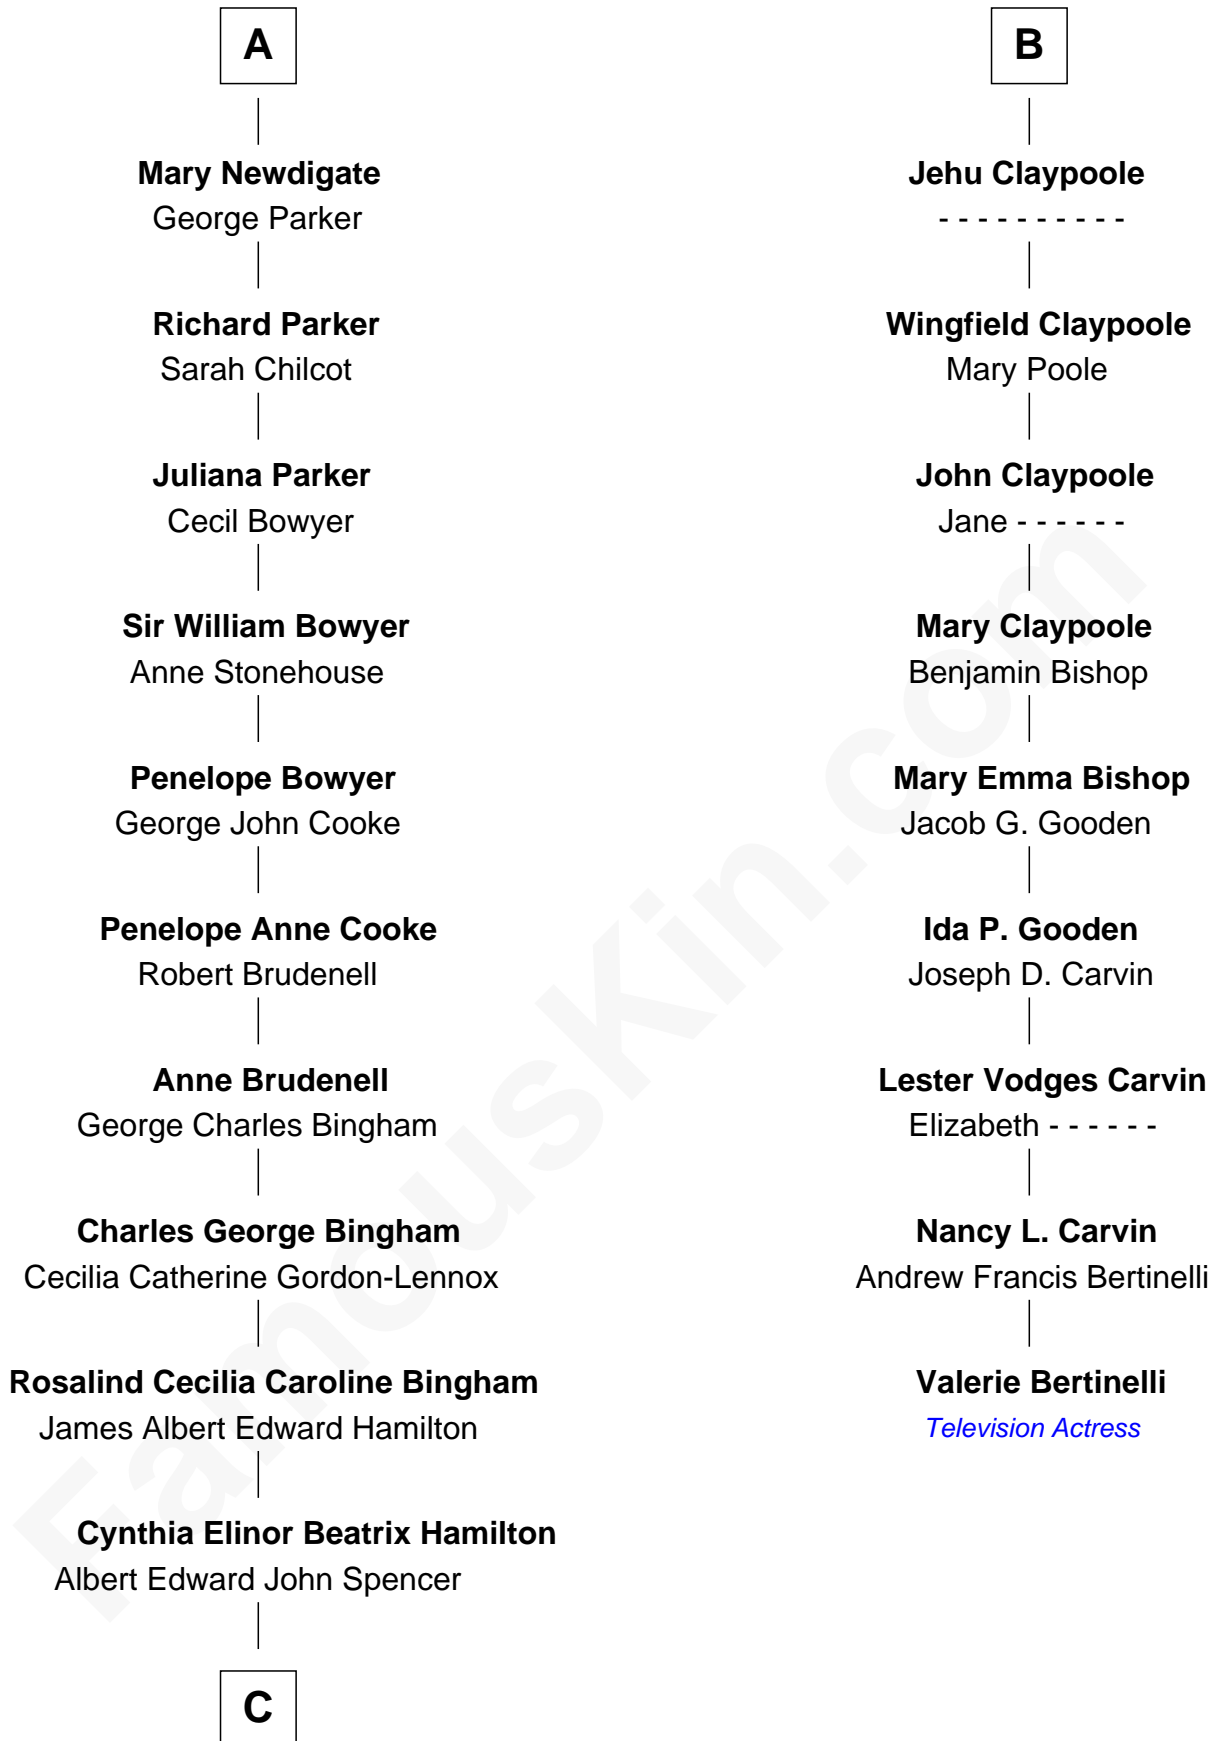

FamousKin.com
Relationship Chart of
Prince Harry
Duke of Sussex

15th cousin 4 times removed of
Valerie Bertinelli
Television Actress

C

Edward John Spencer
Frances Ruth Burke Roche

Princess Diana Frances Spencer
Charles III, King of the United Kingdom