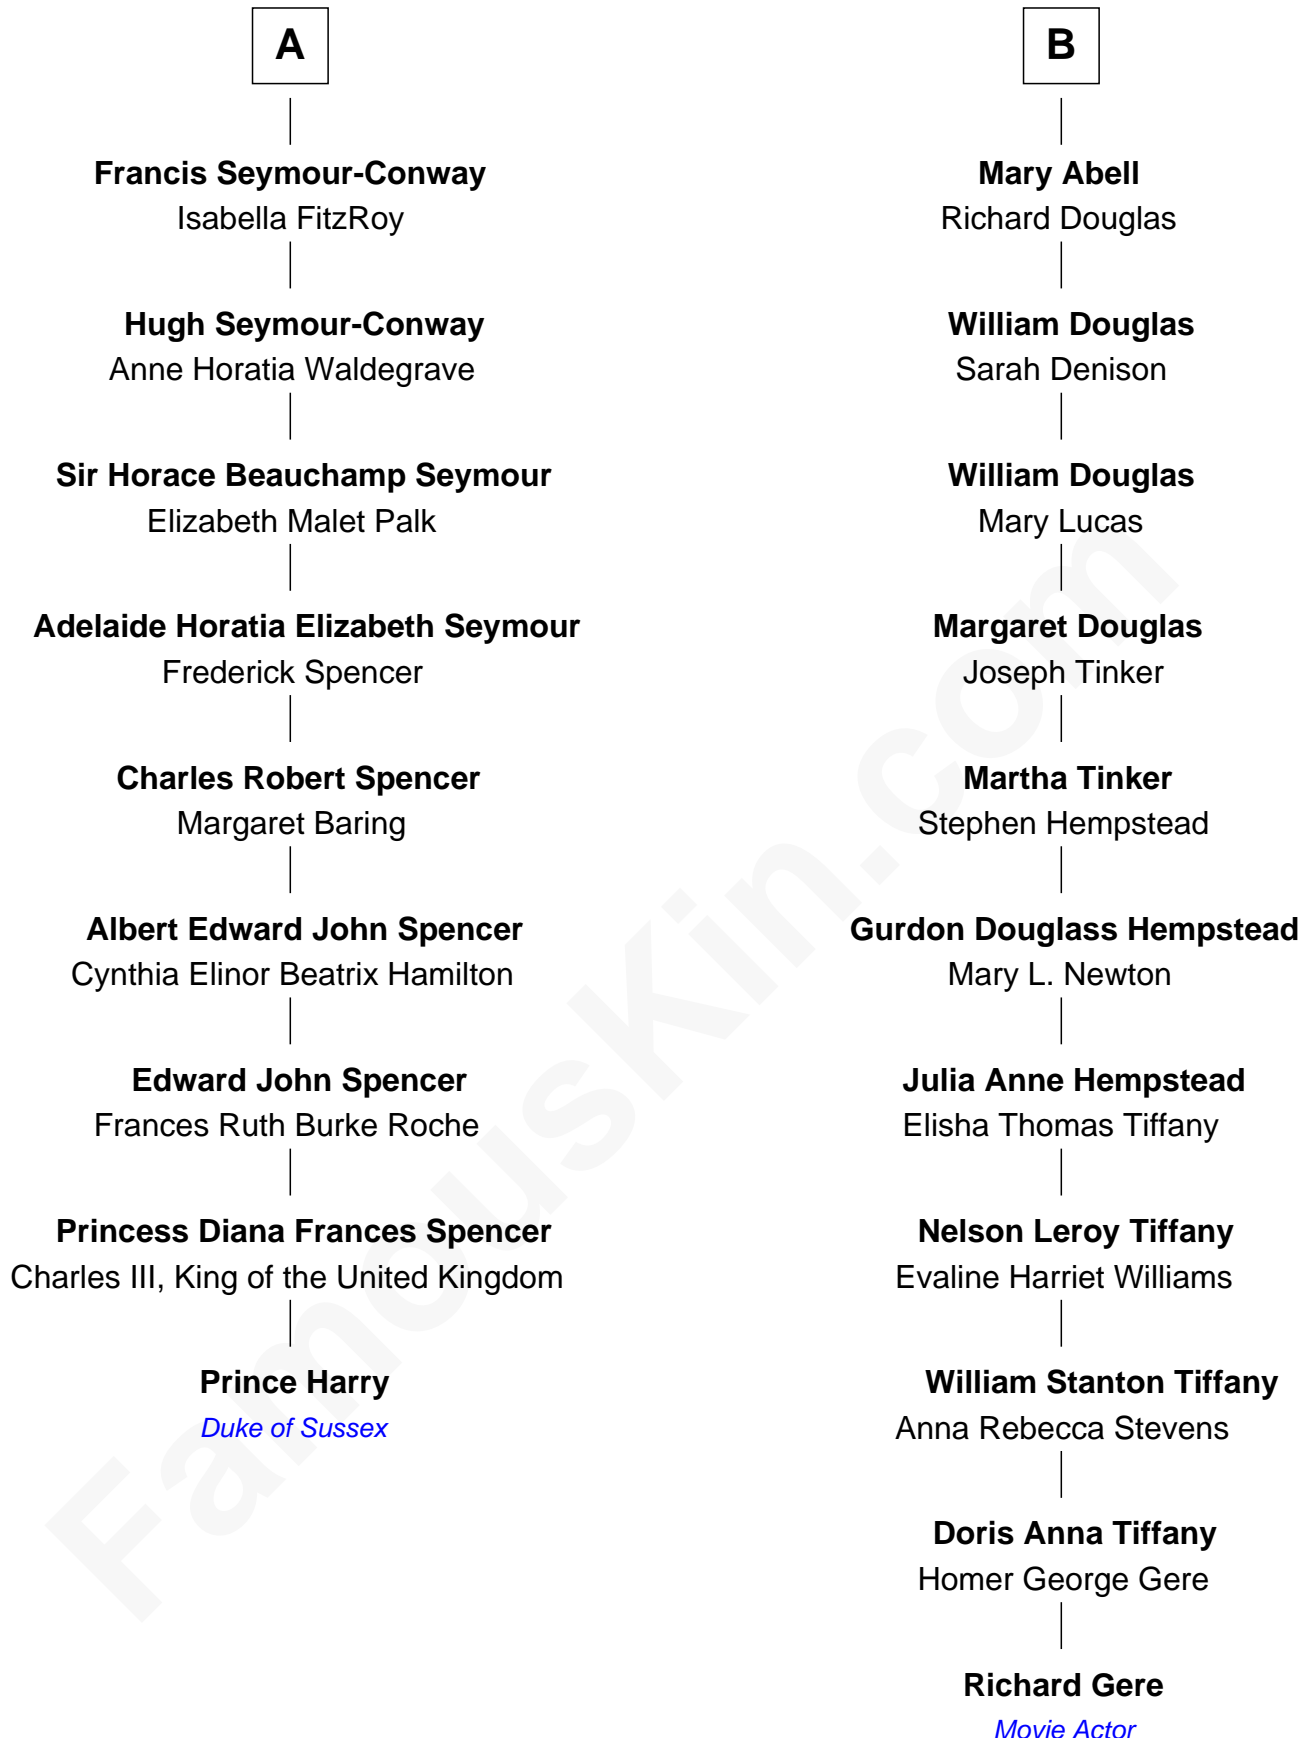

FamousKin.com Relationship Chart of

Prince Harry
Duke of Sussex

15th cousin 2 times removed of

Richard Gere
Movie Actor

Sir John Sutton
Elizabeth Berkeley

Richard Gere photo by [Francesco \(spaceodyssey\)](#) (CC BY 2.0)