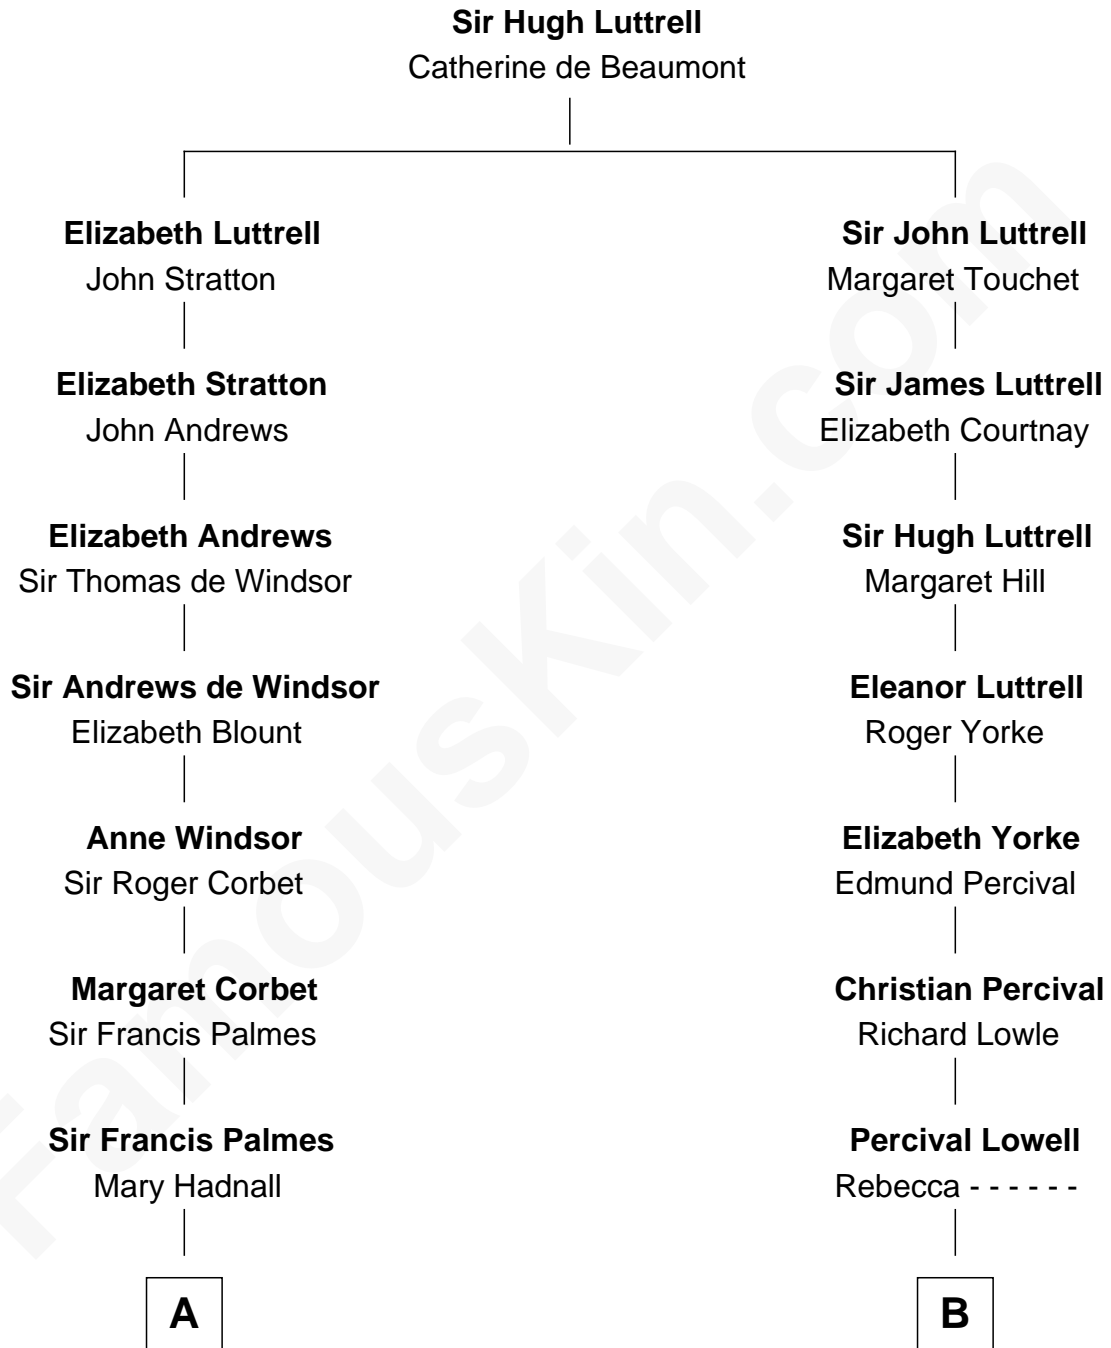

FamousKin.com
Relationship Chart of
Prince Harry
Duke of Sussex

16th cousin 3 times removed of
Tennessee Williams
Author of A Streetcar Named Desire

C

Edward John Spencer
Frances Ruth Burke Roche

Princess Diana Frances Spencer
Charles III, King of the United Kingdom

Prince Harry
Duke of Sussex

FamousKin.com