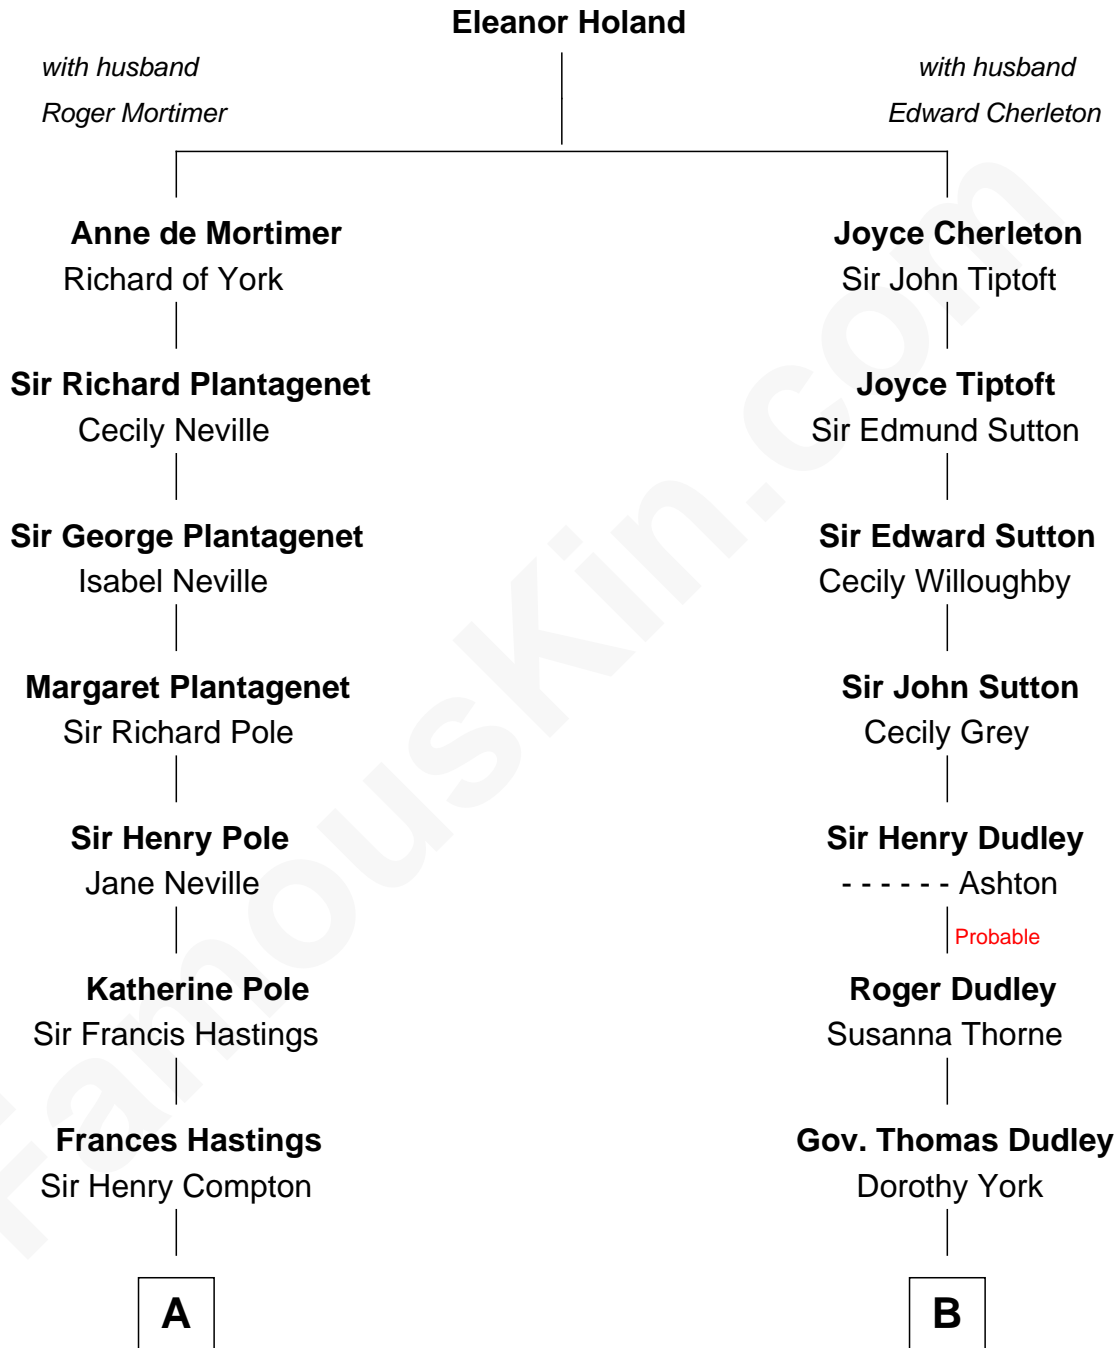

FamousKin.com Relationship Chart of

Prince Harry
Duke of Sussex

16th cousin 3 times removed of

Tennessee Williams

Author of A Streetcar Named Desire

C

Edward John Spencer
Frances Ruth Burke Roche

Princess Diana Frances Spencer
Charles III, King of the United Kingdom