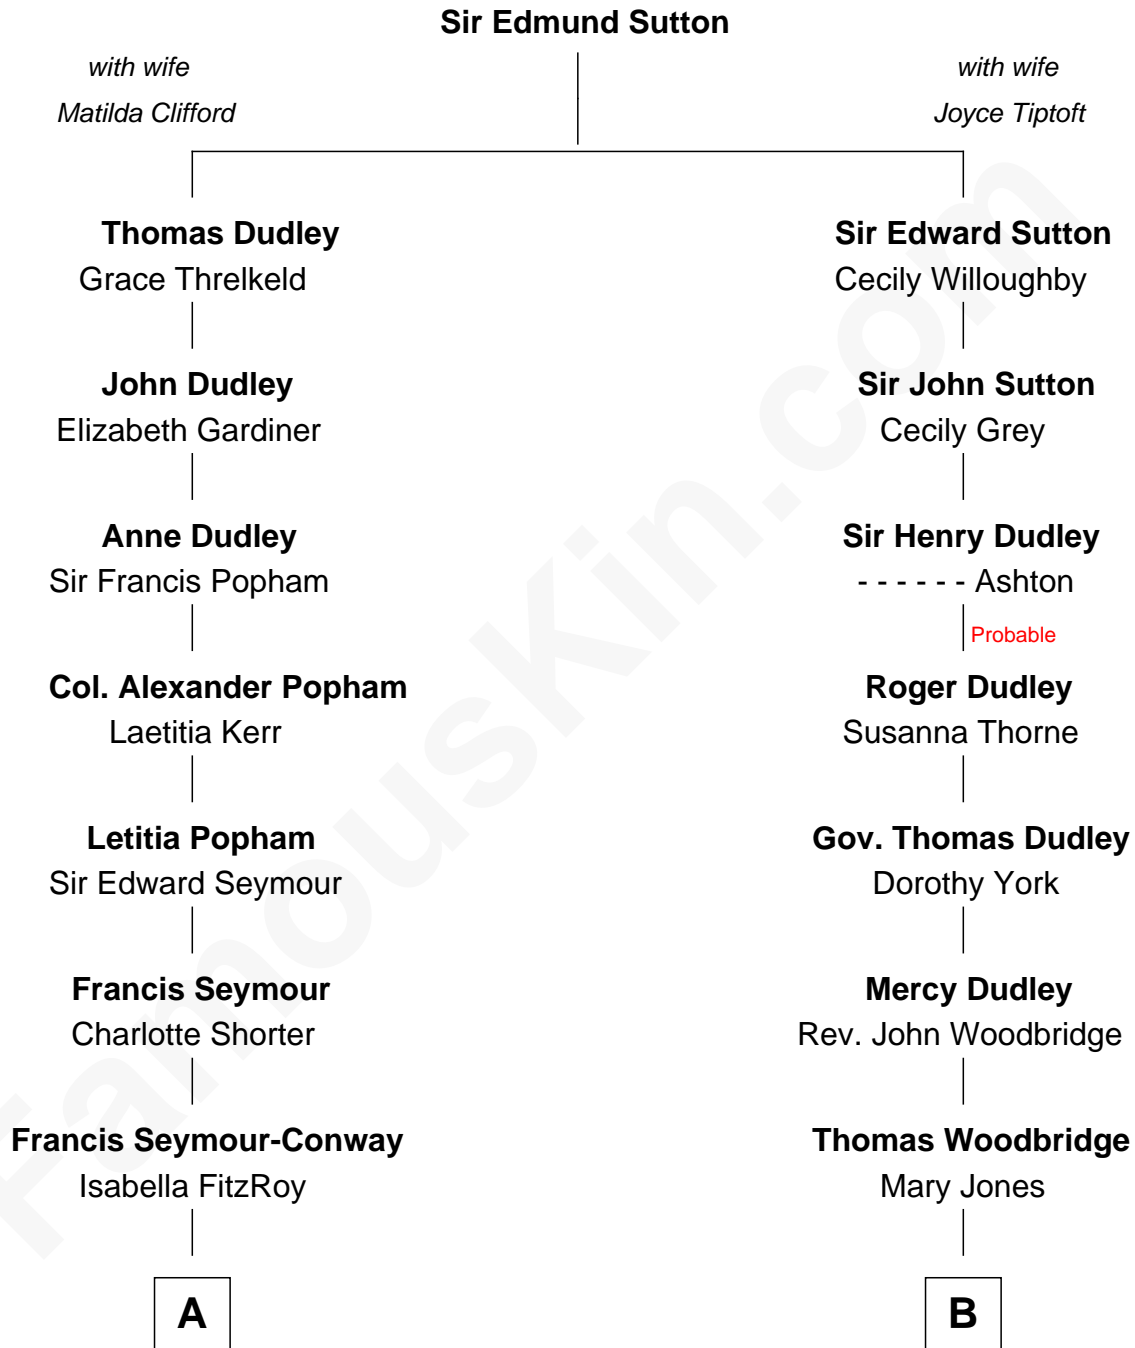

# FamousKin.com Relationship Chart of

**Prince Harry**  
*Duke of Sussex*

14th cousin of

**Tennessee Williams**

*Author of A Streetcar Named Desire*

**A**

**Hugh Seymour-Conway**  
Anne Horatia Waldegrave

**Sir Horace Beauchamp Seymour**  
Elizabeth Malet Palk

**Adelaide Horatia Elizabeth Seymour**  
Frederick Spencer

**Charles Robert Spencer**  
Margaret Baring

**Albert Edward John Spencer**  
Cynthia Elinor Beatrix Hamilton

**Edward John Spencer**  
Frances Ruth Burke Roche

**Princess Diana Frances Spencer**  
Charles III, King of the United Kingdom

**Prince Harry**  
*Duke of Sussex*

**B**

**Benjamin Woodbridge**  
Sarah Gerrish

**Benjamin Woodbridge**  
Susanna Toppan

**Mary Woodbridge**  
James Ayer