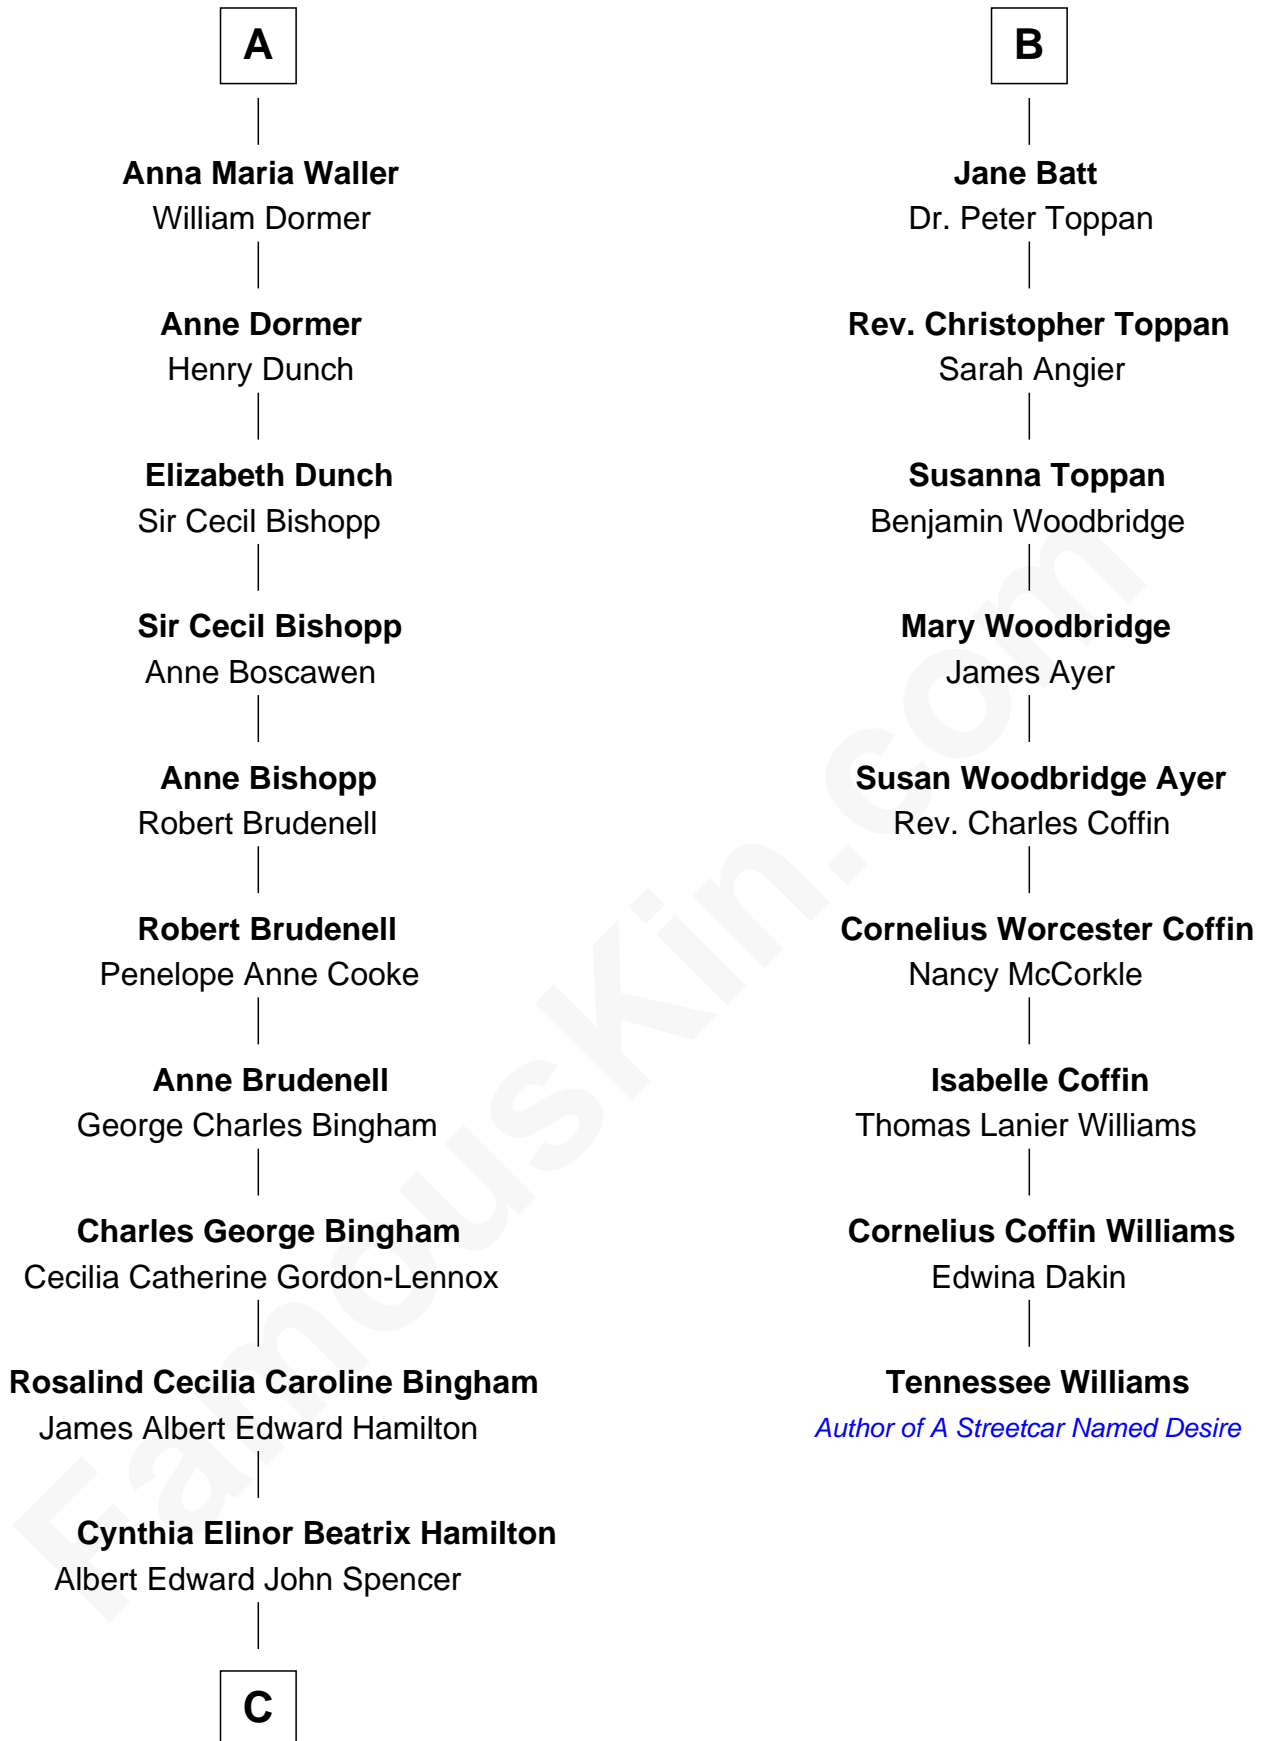

FamousKin.com Relationship Chart of

Prince Harry

Duke of Sussex

15th cousin 4 times removed of

Tennessee Williams

Author of A Streetcar Named Desire

Sir William Ferrers

Philippa Clifford

Sir William Culpeper

Sir Richard Culpeper

Isabel Worsley

Joyce Culpeper

Ralph Leigh

Isabel Leigh

Sir Edward Baynton

Henry Baynton

Anne Cavendish

Ferdinando Baynton

Joan Weare alias Browne

Anne Baynton

Christopher Batt

B

C

Edward John Spencer
Frances Ruth Burke Roche